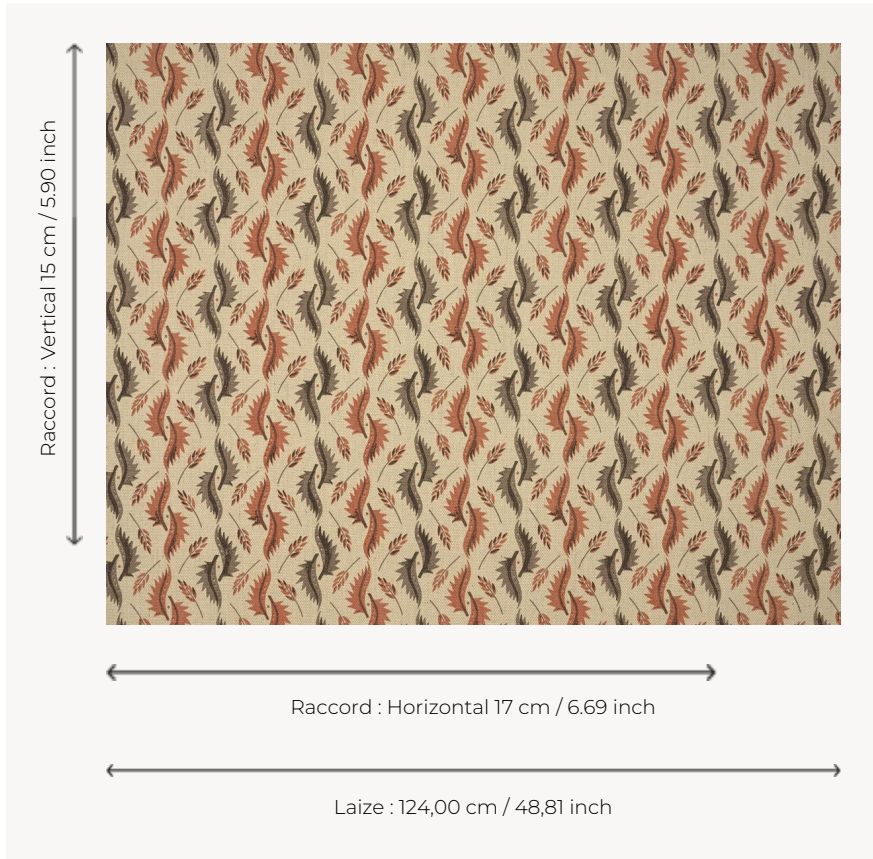

# T0642004 NINA

Stylized leaves in the Scandinavian spirit of the 50's.

## Thorp of London

<b>TYPE</b>	Prints
<b>TECHNIQUE</b>	Screen printed by hand
<b>SALES UNIT</b>	Available per meter/yard
<b>GROUND</b>	TS028 - Henry Natural
<b>COMPOSITION</b>	100 % Jute
<b>NUMBER OF COLORS</b>	3
<b>COLORS</b>	A-TAUPE 10 B-BRONZE 171 C-BRICK 18
<b>DESIGN WIDTH</b>	124 cm / 48,81 inch
<b>REPEAT</b>	H: 17 cm - 6,69 inch V: 15 cm - 5,90 inch Straight repeat
<b>WEIGHT</b>	-
<b>CARE</b>	
<b>INFORMATION</b>	Hand screen printed

## 4 Colors

T0642001  
Lead

T0642002  
Raspberry

T0642003  
China

T0642004  
Brick