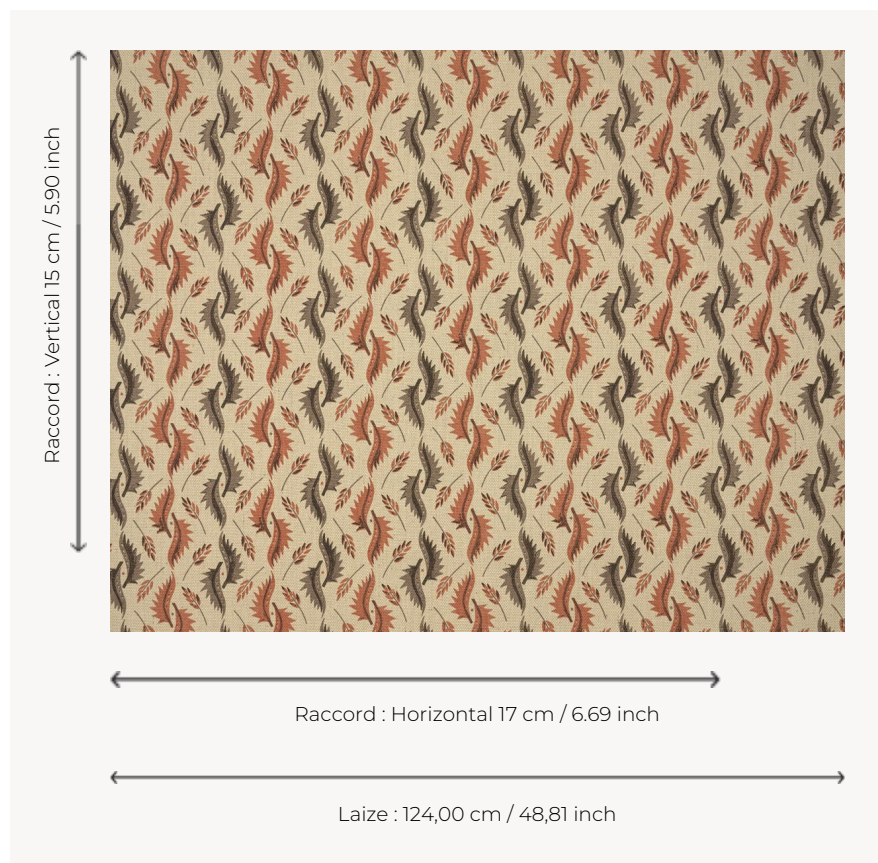

T0642004 NINA

Stylized leaves in the Scandinavian spirit of the 50's.

T0642004 - Brick

Thorp of London

TYPE	Prints
TECHNIQUE	Screen printed by hand
SALES UNIT	Available per meter/yard
GROUND	TS028 - Henry Natural
COMPOSITION	100 % Jute
NUMBER OF COLORS	3
COLORS	A-TAUPE 10 B-BRONZE 171 C-BRICK 18
DESIGN WIDTH	124 cm / 48,81 inch
REPEAT	H: 17 cm - 6,69 inch V: 15 cm - 5,90 inch Straight repeat
WEIGHT	-
CARE	
INFORMATION	Hand screen printed

4 Colors

T0642001
Lead

T0642002
Raspberry

T0642003
China

T0642004
Brick