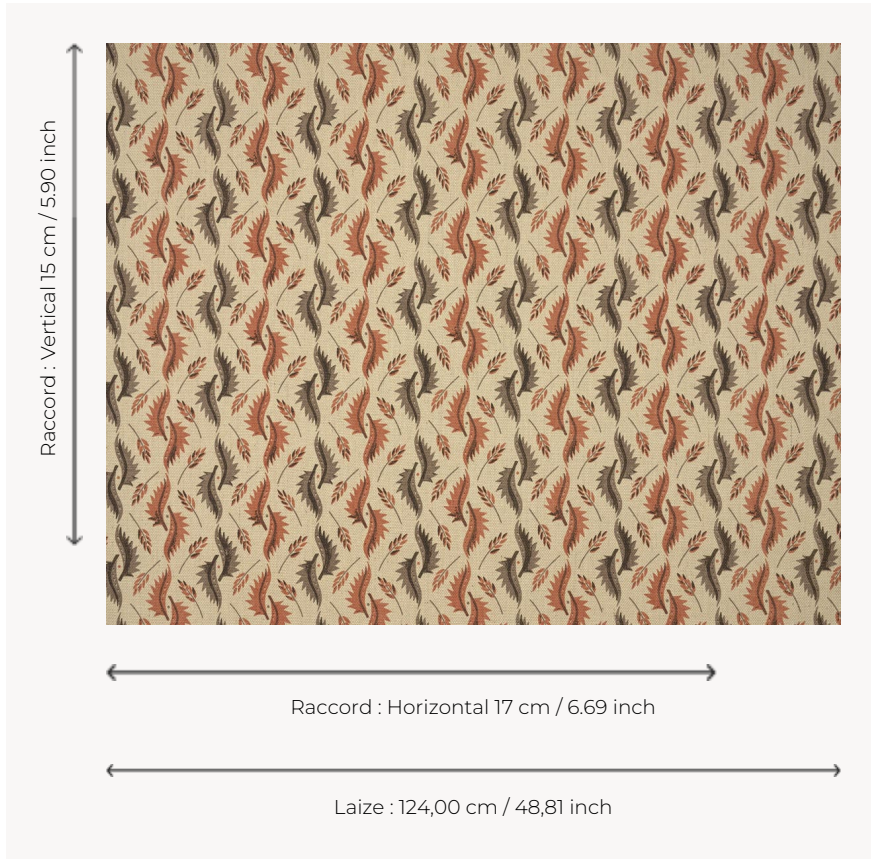

# T0642004 NINA

Stylized leaves in the Scandinavian spirit of the 50's.

## Thorp of London

<b>TYPE</b>	Prints
<b>TECHNIQUE</b>	Screen printed by hand
<b>SALES UNIT</b>	Available per meter/yard
<b>GROUND</b>	TS028 - Henry Natural
<b>COMPOSITION</b>	100 % Jute
<b>NUMBER OF COLORS</b>	3
<b>COLORS</b>	A-TAUPE 10 B-BRONZE 171 C-BRICK 18
<b>DESIGN WIDTH</b>	124 cm / 48,81 inch
<b>REPEAT</b>	H: 17 cm - 6,69 inch V: 15 cm - 5,90 inch Straight repeat
<b>WEIGHT</b>	-
<b>CARE</b>	
<b>INFORMATION</b>	Hand screen printed

## 4 Colors

T0642001  
Lead

T0642002  
Raspberry

T0642003  
China

T0642004  
Brick