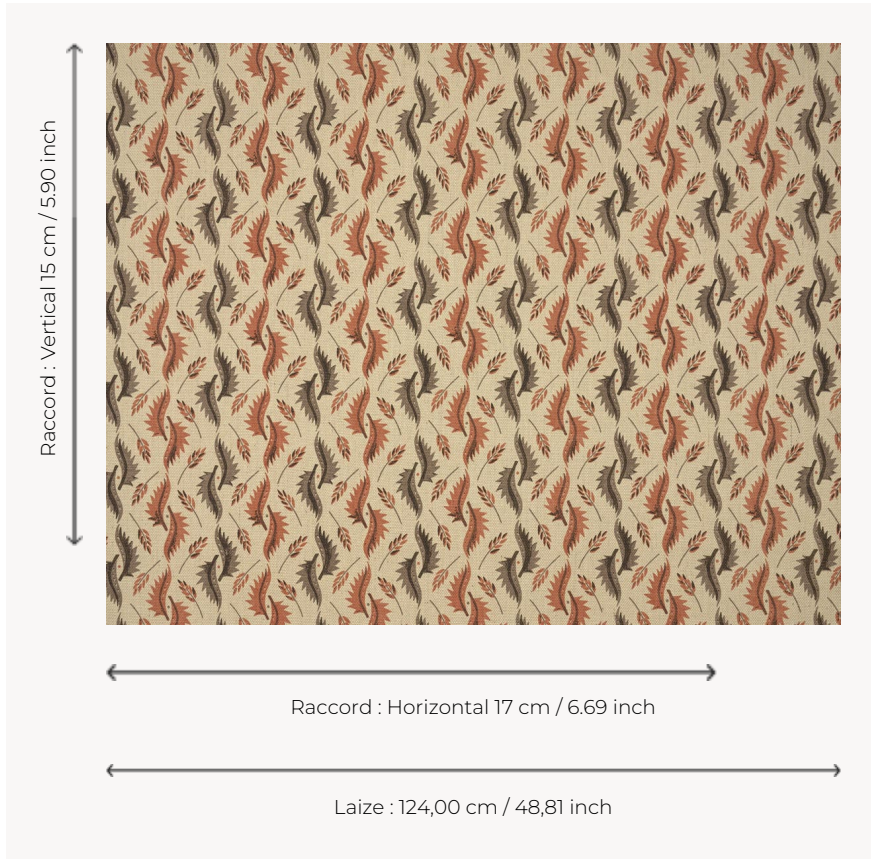

T0642004 NINA

Stylized leaves in the Scandinavian spirit of the 50's.

T0642004 - Brick

Thorp of London

TYPE	Prints
TECHNIQUE	Screen printed by hand
SALES UNIT	Available per meter/yard
GROUND	TS028 - Henry Natural
COMPOSITION	100 % Jute
NUMBER OF COLORS	3
COLORS	A-TAUPE 10 B-BRONZE 171 C-BRICK 18
DESIGN WIDTH	124 cm / 48,81 inch
REPEAT	H: 17 cm - 6,69 inch V: 15 cm - 5,90 inch Straight repeat
WEIGHT	-
CARE	
INFORMATION	Hand screen printed

4 Colors

T0642001
Lead

T0642002
Raspberry

T0642003
China

T0642004
Brick