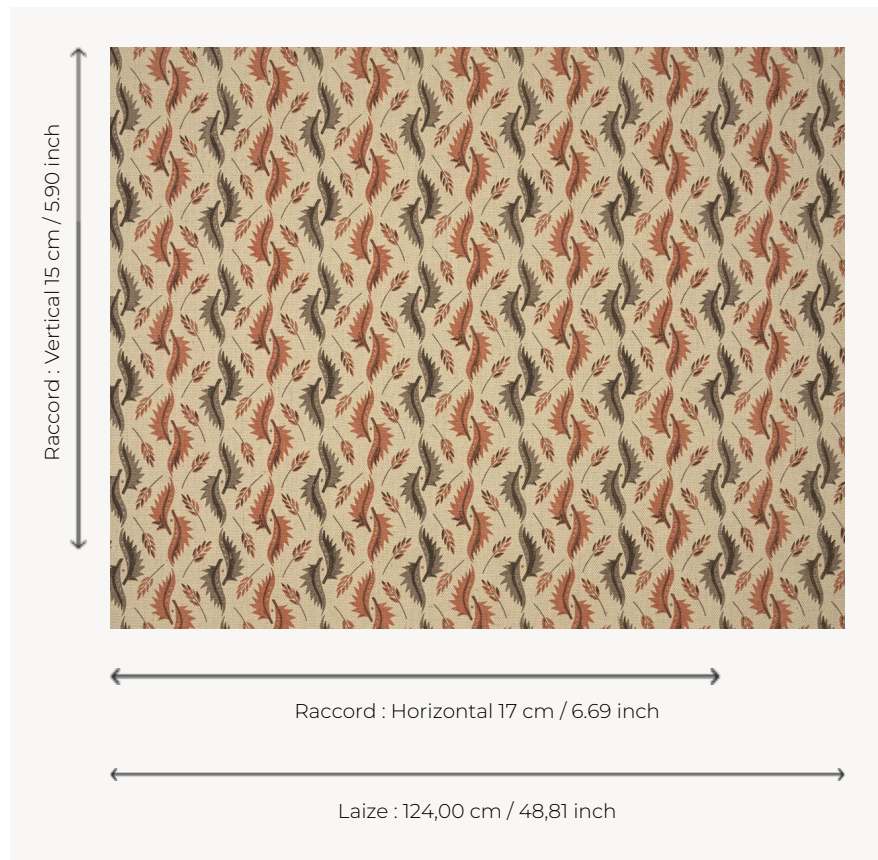

T0642004 NINA

Stylized leaves in the Scandinavian spirit of the 50's.

T0642004 - Brick

Thorp of London

TYPE	Prints
TECHNIQUE	Screen printed by hand
SALES UNIT	Available per meter/yard
GROUND	TS028 - Henry Natural
COMPOSITION	100 % Jute
NUMBER OF COLORS	3
COLORS	A-TAUPE 10 B-BRONZE 171 C-BRICK 18
DESIGN WIDTH	124 cm / 48,81 inch
REPEAT	H: 17 cm - 6,69 inch V: 15 cm - 5,90 inch Straight repeat
WEIGHT	-
CARE	
INFORMATION	Hand screen printed

4 Colors

T0642001
Lead

T0642002
Raspberry

T0642003
China

T0642004
Brick