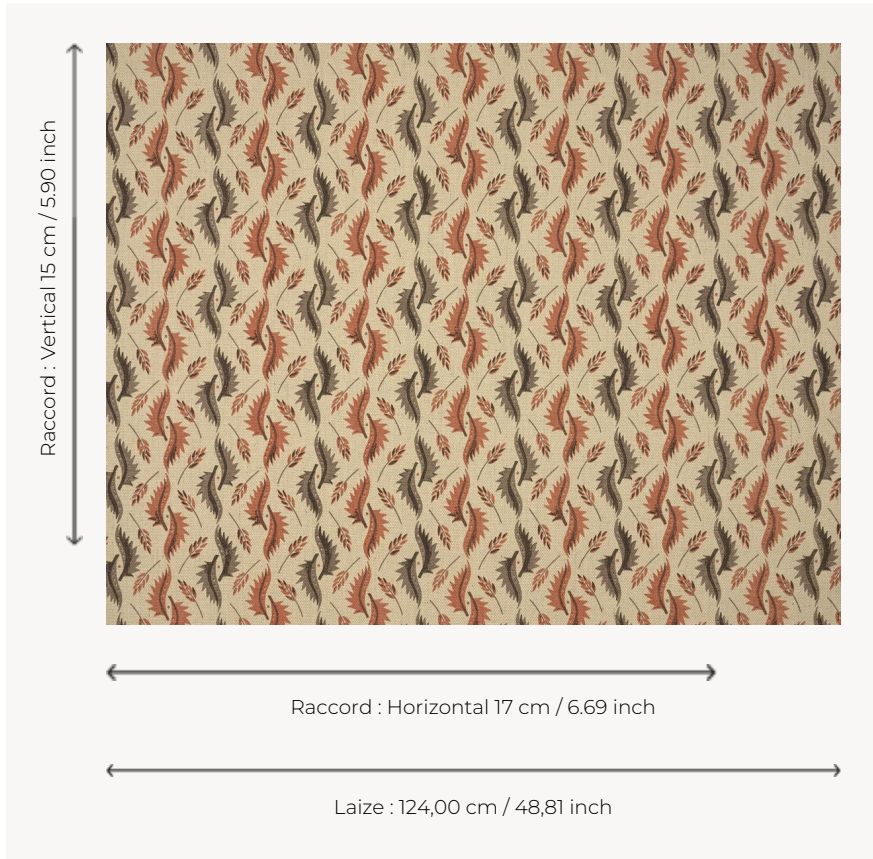

T0642004 NINA

Stylized leaves in the Scandinavian spirit of the 50's.

T0642004 - Brick

Thorp of London

TYPE	Prints
TECHNIQUE	Screen printed by hand
SALES UNIT	Available per meter/yard
GROUND	TS028 - Henry Natural
COMPOSITION	100 % Jute
NUMBER OF COLORS	3
COLORS	A-TAUPE 10 B-BRONZE 171 C-BRICK 18
DESIGN WIDTH	124 cm / 48,81 inch
REPEAT	H: 17 cm - 6,69 inch V: 15 cm - 5,90 inch Straight repeat
WEIGHT	-
CARE	
INFORMATION	Hand screen printed

4 Colors

T0642001
Lead

T0642002
Raspberry

T0642003
China

T0642004
Brick