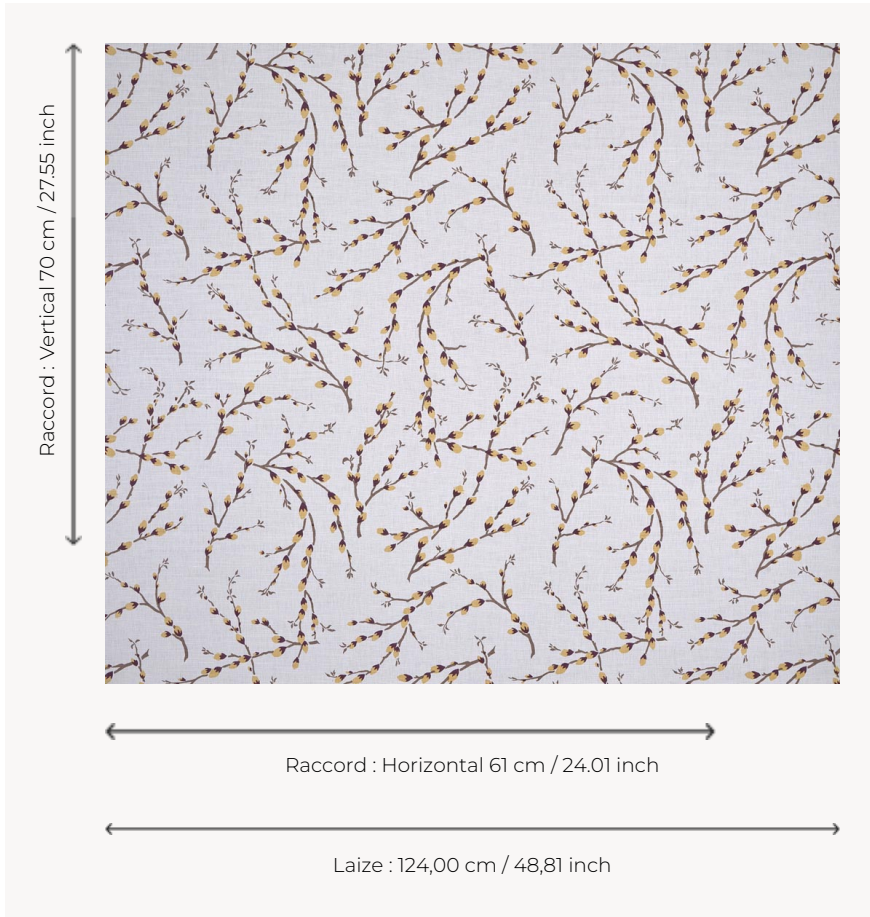

T0658001 PUSSY WILLOW

Charming budding branches spread across the surface of the canvas. Spring is here!

T0658001 - Wheat

Thorp of London

TYPE	Prints
TECHNIQUE	Screen printed by hand
SALES UNIT	Available per meter/yard
GROUND	TS018 - Spencer Off White
COMPOSITION	57 % Linen - 43 % Cotton
NUMBER OF COLORS	3
COLORS	A-AUBERGINE 129 B-TAUPE 10 C-WHEAT 254
DESIGN WIDTH	124 cm / 48,81 inch
REPEAT	H: 61 cm - 24,01 inch V: 70 cm - 27,55 inch Straight repeat
WEIGHT	347 gr / ml
CARE	
INFORMATION	Hand screen printed

3 Colors

T0658001
Wheat

T0658002
Tit

T0658003
Chive