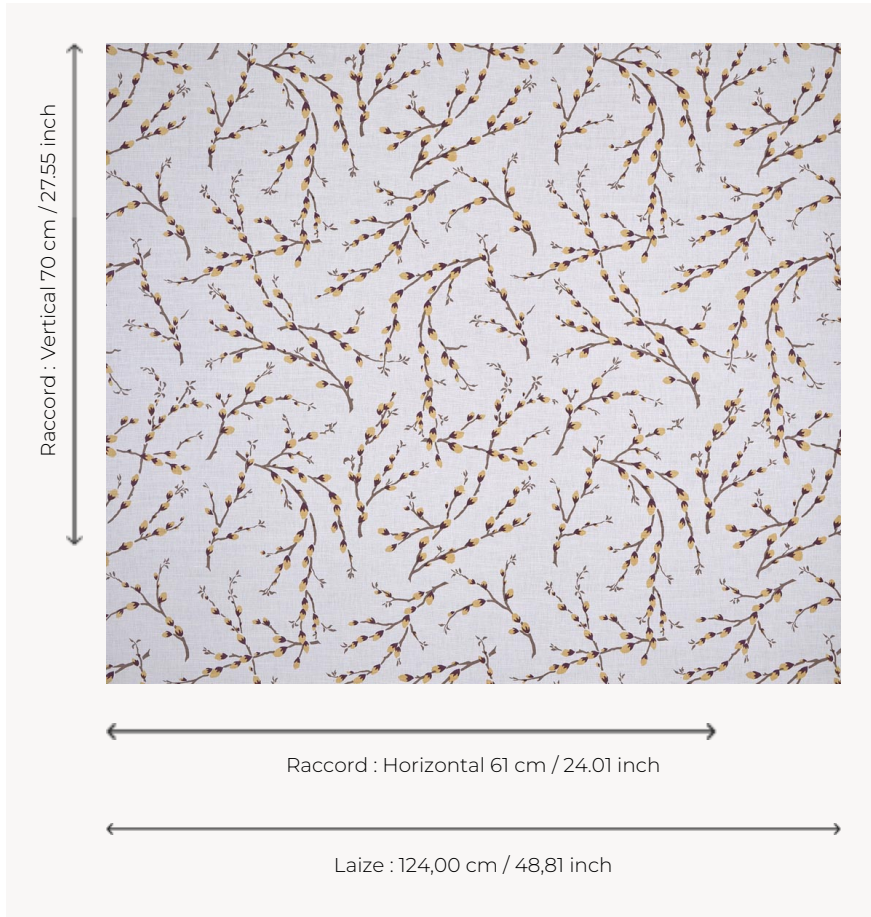

T0658001 PUSSY WILLOW

Charming budding branches spread across the surface of the canvas. Spring is here!

T0658001 - Wheat

Thorp of London

TYPE	Prints
TECHNIQUE	Screen printed by hand
SALES UNIT	Available per meter/yard
GROUND	TS018 - Spencer Off White
COMPOSITION	57 % Linen - 43 % Cotton
NUMBER OF COLORS	3
COLORS	A-AUBERGINE 129 B-TAUPE 10 C-WHEAT 254
DESIGN WIDTH	124 cm / 48,81 inch
REPEAT	H: 61 cm - 24,01 inch V: 70 cm - 27,55 inch Straight repeat
WEIGHT	347 gr / ml
CARE	
INFORMATION	Hand screen printed

3 Colors

T0658001
Wheat

T0658002
Tit

T0658003
Chive