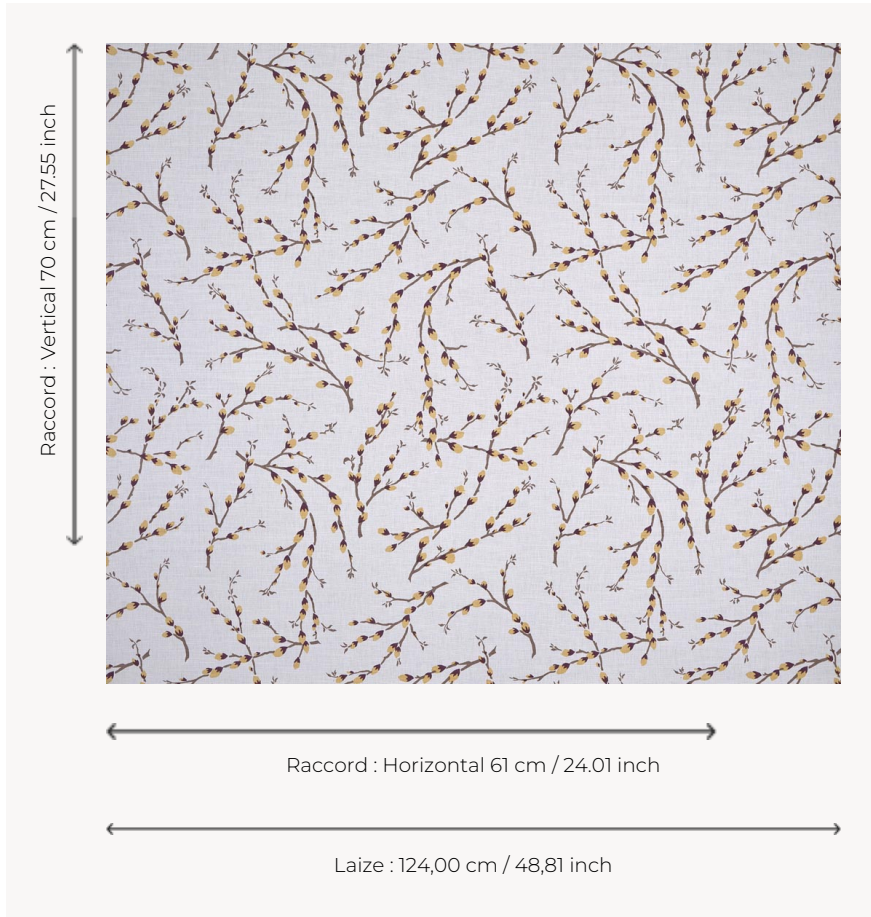

## T0658001 PUSSY WILLOW

Charming budding branches spread across the surface of the canvas. Spring is here!

### T0658001 - Wheat

### Thorp of London

<b>TYPE</b>	Prints
<b>TECHNIQUE</b>	Screen printed by hand
<b>SALES UNIT</b>	Available per meter/yard
<b>GROUND</b>	TS018 - Spencer Off White
<b>COMPOSITION</b>	57 % Linen - 43 % Cotton
<b>NUMBER OF COLORS</b>	3
<b>COLORS</b>	A-AUBERGINE 129 B-TAUPE 10 C-WHEAT 254
<b>DESIGN WIDTH</b>	124 cm / 48,81 inch
<b>REPEAT</b>	H: 61 cm - 24,01 inch V: 70 cm - 27,55 inch Straight repeat
<b>WEIGHT</b>	347 gr / ml
<b>CARE</b>	
<b>INFORMATION</b>	Hand screen printed