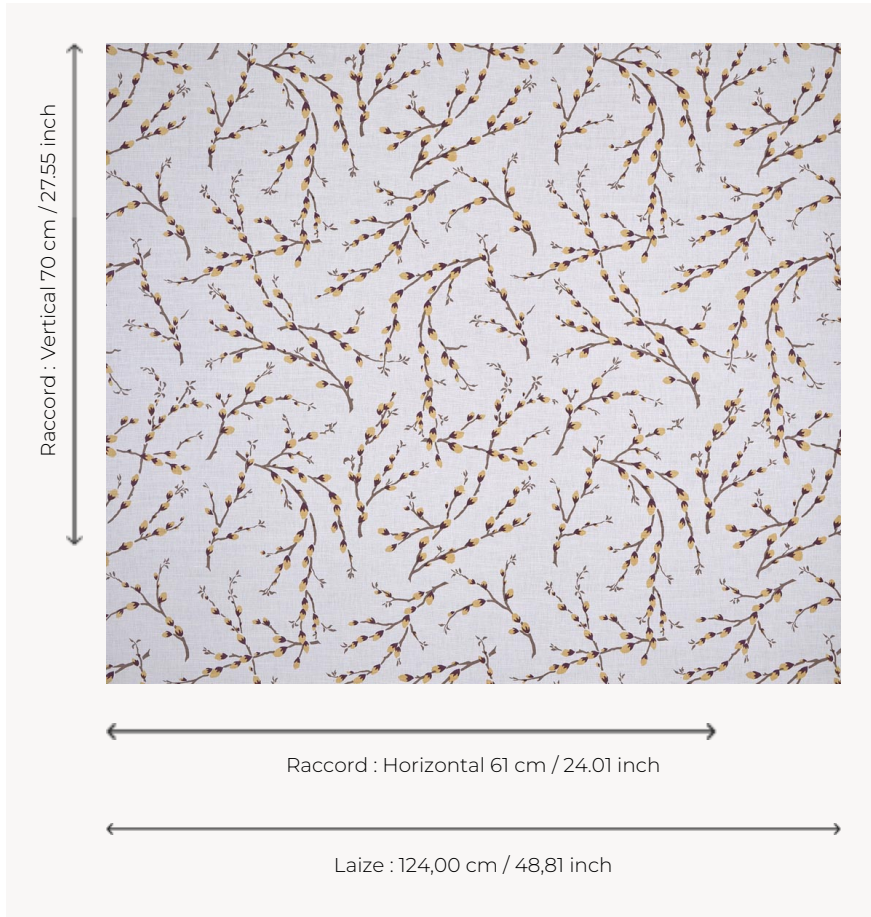

## T0658001 PUSSY WILLOW

Charming budding branches spread across the surface of the canvas. Spring is here!

### T0658001 - Wheat

### Thorp of London

<b>TYPE</b>	Prints
<b>TECHNIQUE</b>	Screen printed by hand
<b>SALES UNIT</b>	Available per meter/yard
<b>GROUND</b>	TS018 - Spencer Off White
<b>COMPOSITION</b>	57 % Linen - 43 % Cotton
<b>NUMBER OF COLORS</b>	3
<b>COLORS</b>	A-AUBERGINE 129 B-TAUPE 10 C-WHEAT 254
<b>DESIGN WIDTH</b>	124 cm / 48,81 inch
<b>REPEAT</b>	H: 61 cm - 24,01 inch V: 70 cm - 27,55 inch Straight repeat
<b>WEIGHT</b>	347 gr / ml
<b>CARE</b>	
<b>INFORMATION</b>	Hand screen printed