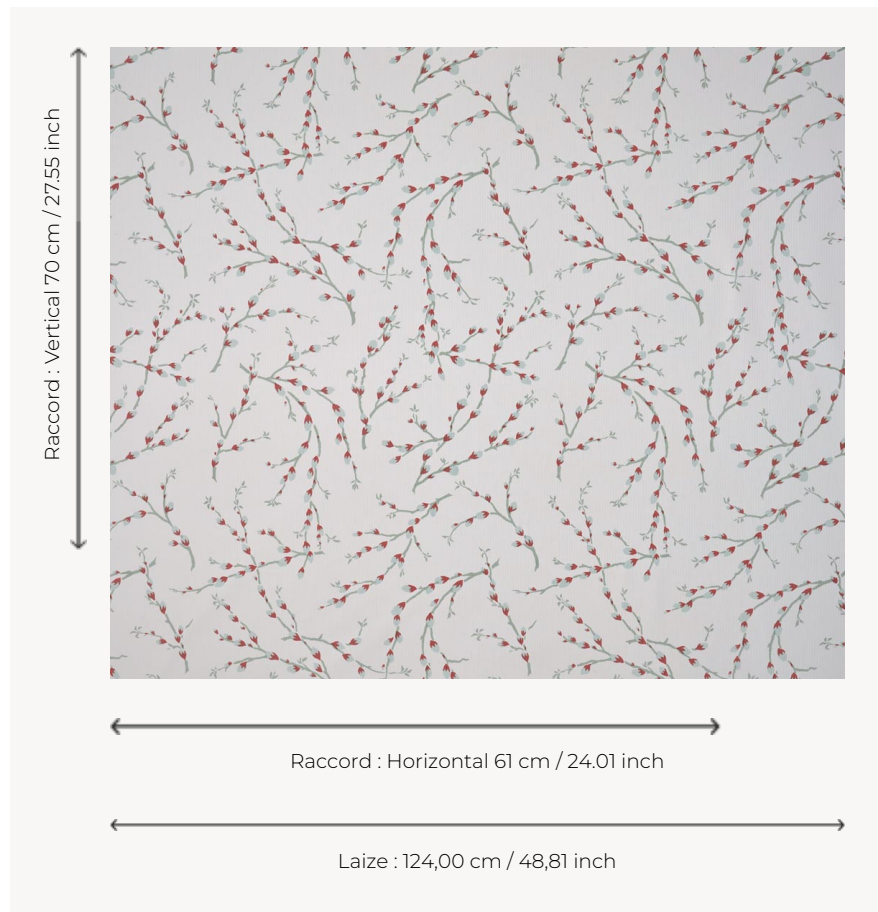

T0658002 PUSSY WILLOW

Charming budding branches spread across the surface of the canvas. Spring is here!

T0658002 - Tit

Thorp of London

TYPE	Prints
TECHNIQUE	Screen printed by hand
USE	Normal use
MARTINDALE	15.000 T
SALES UNIT	Available per meter/yard
GROUND	TS013 - Lucy Off White
COMPOSITION	100 % Cotton
NUMBER OF COLORS	3
COLORS	A-ROOIBOS 215 B-CELADON 221 C-TIT 300
DESIGN WIDTH	124 cm / 48,81 inch
REPEAT	H: 61 cm - 24,01 inch V: 70 cm - 27,55 inch Straight repeat
WEIGHT	370 gr / ml
CARE	
INFORMATION	Hand screen printed

3 Colors

T0658001
Wheat

T0658002
Tit

T0658003
Chive