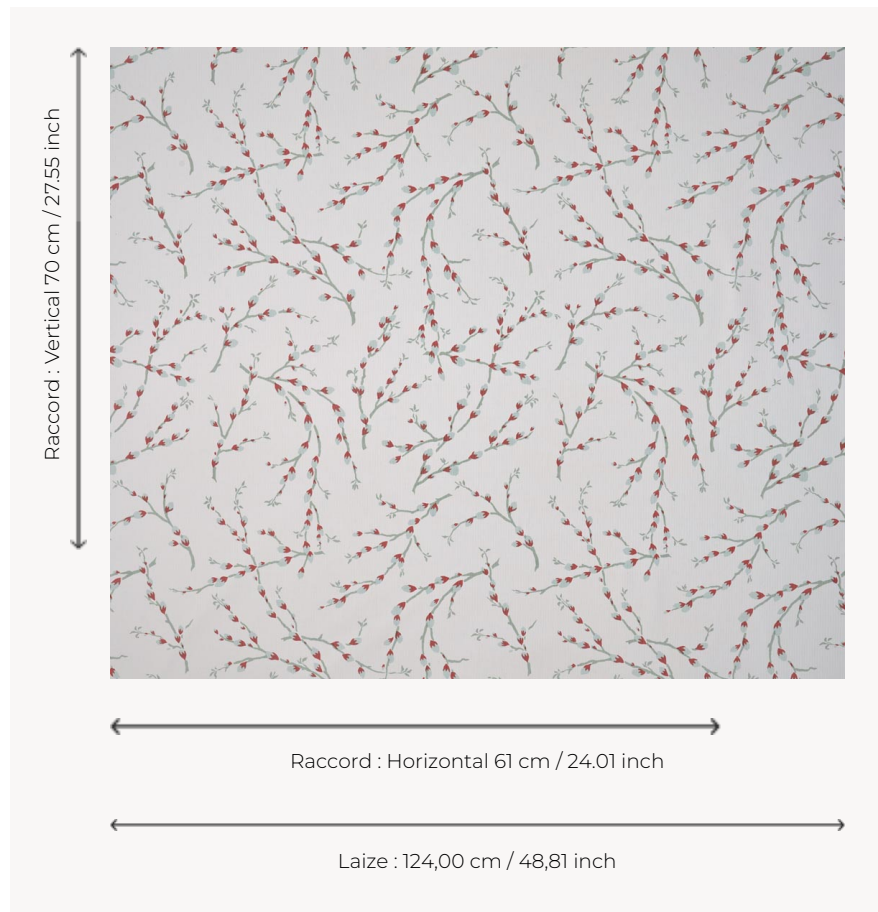

T0658002 PUSSY WILLOW

Charming budding branches spread across the surface of the canvas. Spring is here!

T0658002 - Tit

Thorp of London

TYPE	Prints
TECHNIQUE	Screen printed by hand
USE	Normal use
MARTINDALE	15.000 T
SALES UNIT	Available per meter/yard
GROUND	TS013 - Lucy Off White
COMPOSITION	100 % Cotton
NUMBER OF COLORS	3
COLORS	A-ROOIBOS 215 B-CELADON 221 C-TIT 300
DESIGN WIDTH	124 cm / 48,81 inch
REPEAT	H: 61 cm - 24,01 inch V: 70 cm - 27,55 inch Straight repeat
WEIGHT	370 gr / ml
CARE	
INFORMATION	Hand screen printed

3 Colors

T0658001
Wheat

T0658002
Tit

T0658003
Chive