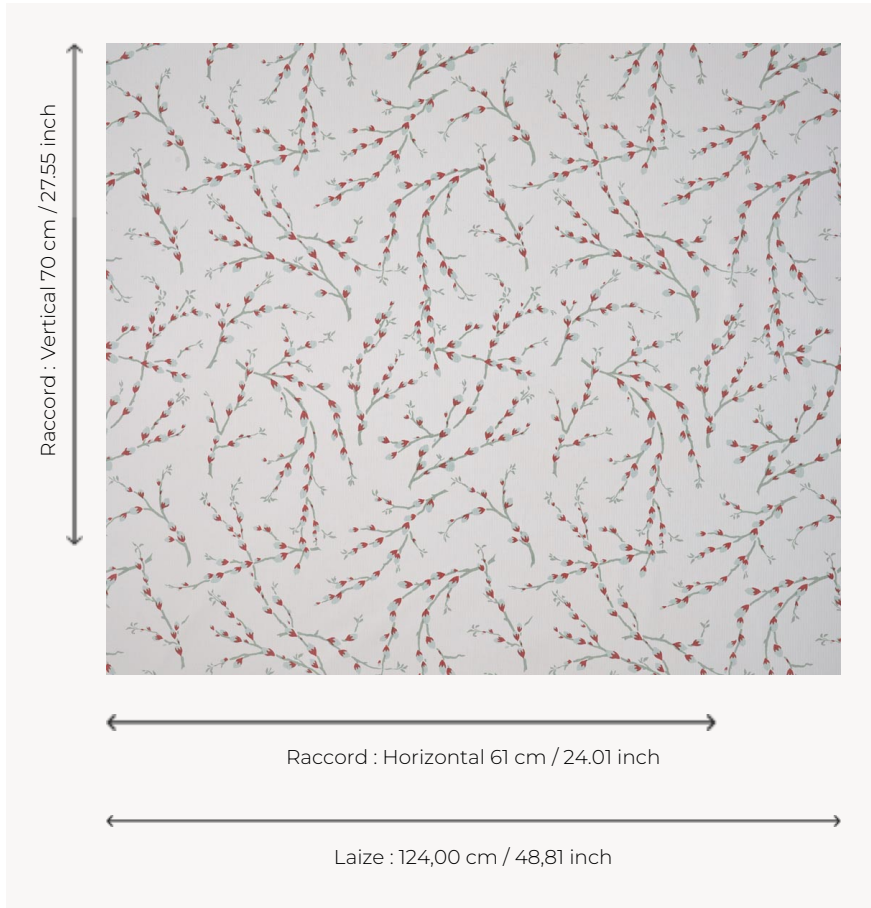

T0658002 PUSSY WILLOW

Charming budding branches spread across the surface of the canvas. Spring is here!

T0658002 - Tit

Thorp of London

TYPE	Prints
TECHNIQUE	Screen printed by hand
USE	Normal use
MARTINDALE	15.000 T
SALES UNIT	Available per meter/yard
GROUND	TS013 - Lucy Off White
COMPOSITION	100 % Cotton
NUMBER OF COLORS	3
COLORS	A-ROOIBOS 215 B-CELADON 221 C-TIT 300
DESIGN WIDTH	124 cm / 48,81 inch
REPEAT	H: 61 cm - 24,01 inch V: 70 cm - 27,55 inch Straight repeat
WEIGHT	370 gr / ml
CARE	
INFORMATION	Hand screen printed

3 Colors

T0658001
Wheat

T0658002
Tit

T0658003
Chive