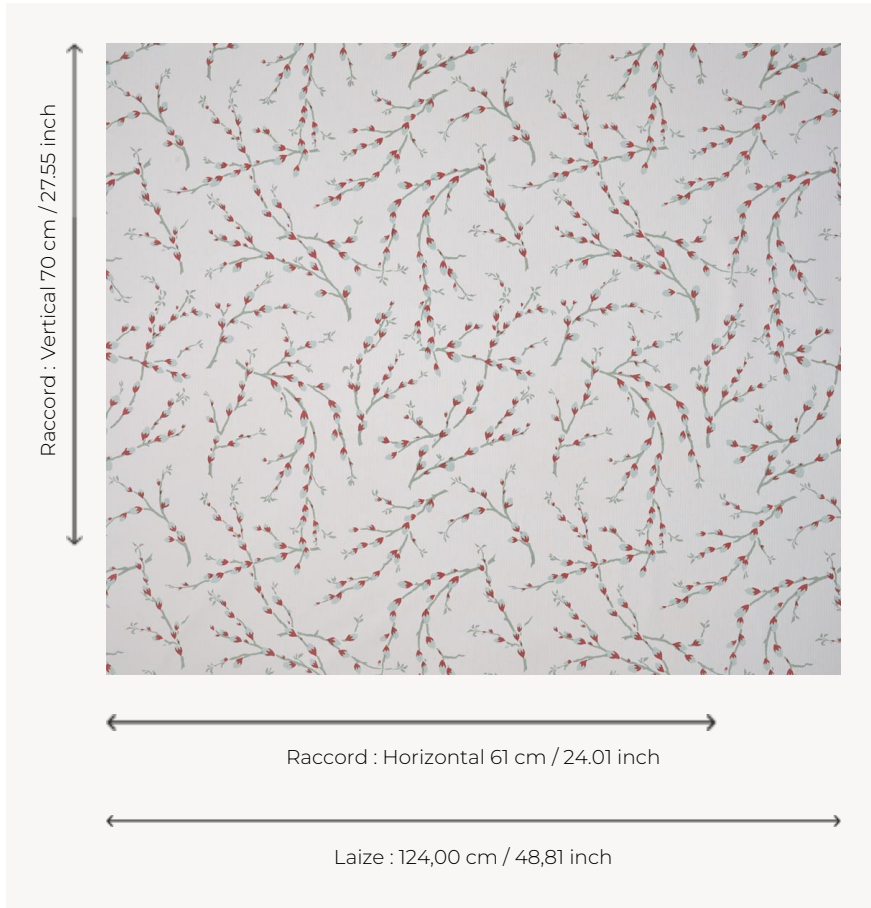

## T0658002 PUSSY WILLOW

Charming budding branches spread across the surface of the canvas. Spring is here!

### Thorp of London

<b>TYPE</b>	Prints
<b>TECHNIQUE</b>	Screen printed by hand
<b>USE</b>	Normal use
<b>MARTINDALE</b>	15.000 T
<b>SALES UNIT</b>	Available per meter/yard
<b>GROUND</b>	TS013 - Lucy Off White
<b>COMPOSITION</b>	100 % Cotton
<b>NUMBER OF COLORS</b>	3
<b>COLORS</b>	A-ROOIBOS 215 B-CELADON 221 C-TIT 300
<b>DESIGN WIDTH</b>	124 cm / 48,81 inch
<b>REPEAT</b>	H: 61 cm - 24,01 inch V: 70 cm - 27,55 inch Straight repeat
<b>WEIGHT</b>	370 gr / ml
<b>CARE</b>	
<b>INFORMATION</b>	Hand screen printed