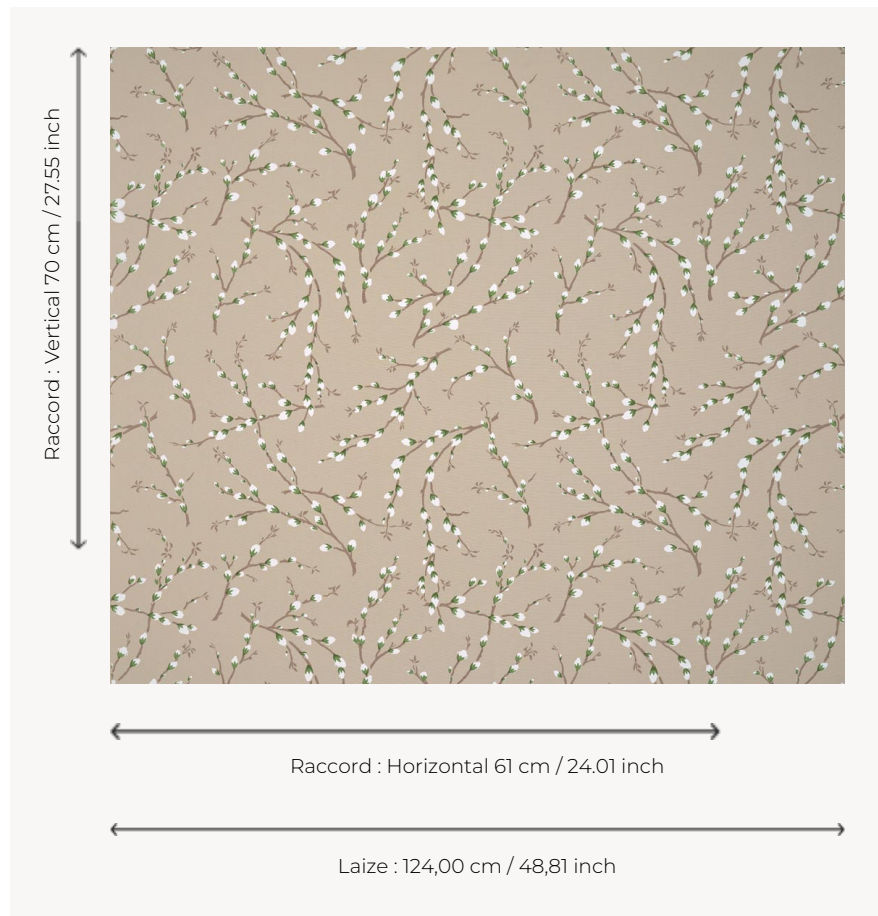

## T0658003 PUSSY WILLOW

Charming budding branches spread across the surface of the canvas. Spring is here!

### Thorp of London

<b>TYPE</b>	Prints
<b>TECHNIQUE</b>	Screen printed by hand
<b>USE</b>	Normal use
<b>MARTINDALE</b>	-
<b>SALES UNIT</b>	Available per meter/yard
<b>GROUND</b>	TS003 - Bradley Sand
<b>COMPOSITION</b>	100 % Cotton
<b>NUMBER OF COLORS</b>	3
<b>COLORS</b>	A-CHIVE 211 B-GREIGE 79 C-WHITE 320
<b>DESIGN WIDTH</b>	124 cm / 48,81 inch
<b>REPEAT</b>	H: 61 cm - 24,01 inch V: 70 cm - 27,55 inch Straight repeat
<b>WEIGHT</b>	361 gr / ml
<b>CARE</b>	
<b>INFORMATION</b>	Hand screen printed

### 3 Colors

T0658001  
Wheat

T0658002  
Tit

T0658003  
Chive