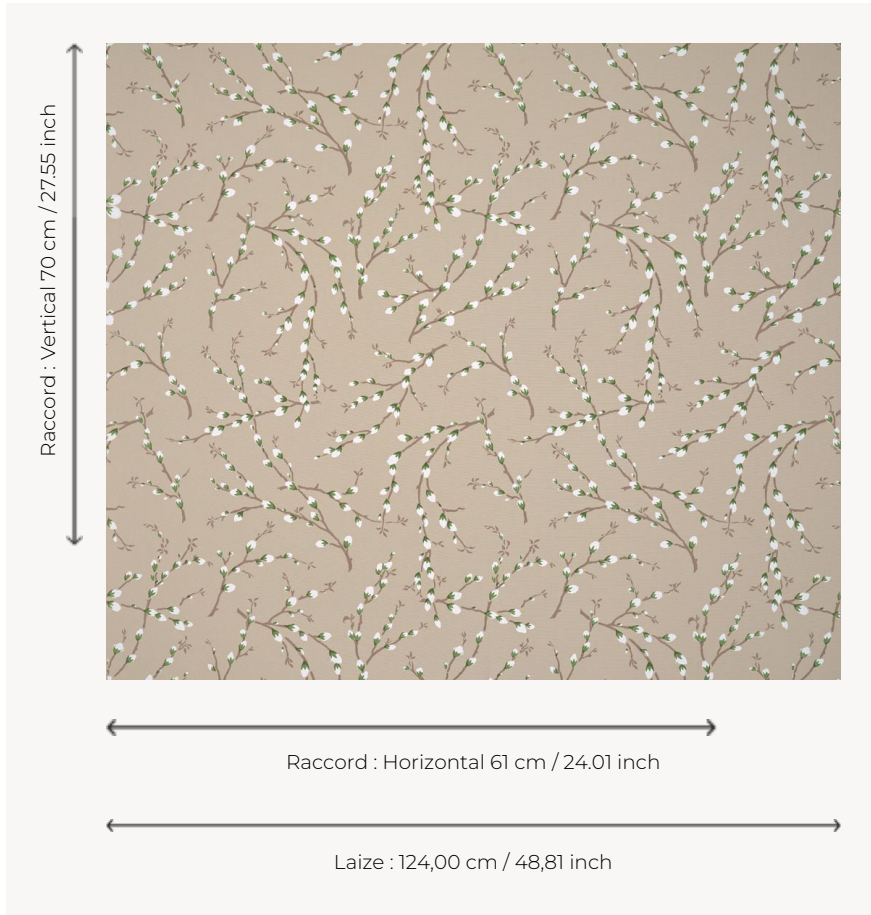

T0658003 PUSSY WILLOW

Charming budding branches spread across the surface of the canvas. Spring is here!

T0658003 - Chive

Thorp of London

TYPE	Prints
TECHNIQUE	Screen printed by hand
USE	Normal use
MARTINDALE	-
SALES UNIT	Available per meter/yard
GROUND	TS003 - Bradley Sand
COMPOSITION	-
NUMBER OF COLORS	3
COLORS	A-CHIVE 211 B-GREIGE 79 C-WHITE 320
DESIGN WIDTH	124 cm / 48,81 inch
REPEAT	H: 61 cm - 24,01 inch V: 70 cm - 27,55 inch Straight repeat
WEIGHT	361 gr / ml
CARE	
INFORMATION	Hand screen printed

3 Colors

T0658001
Wheat

T0658002
Tit

T0658003
Chive