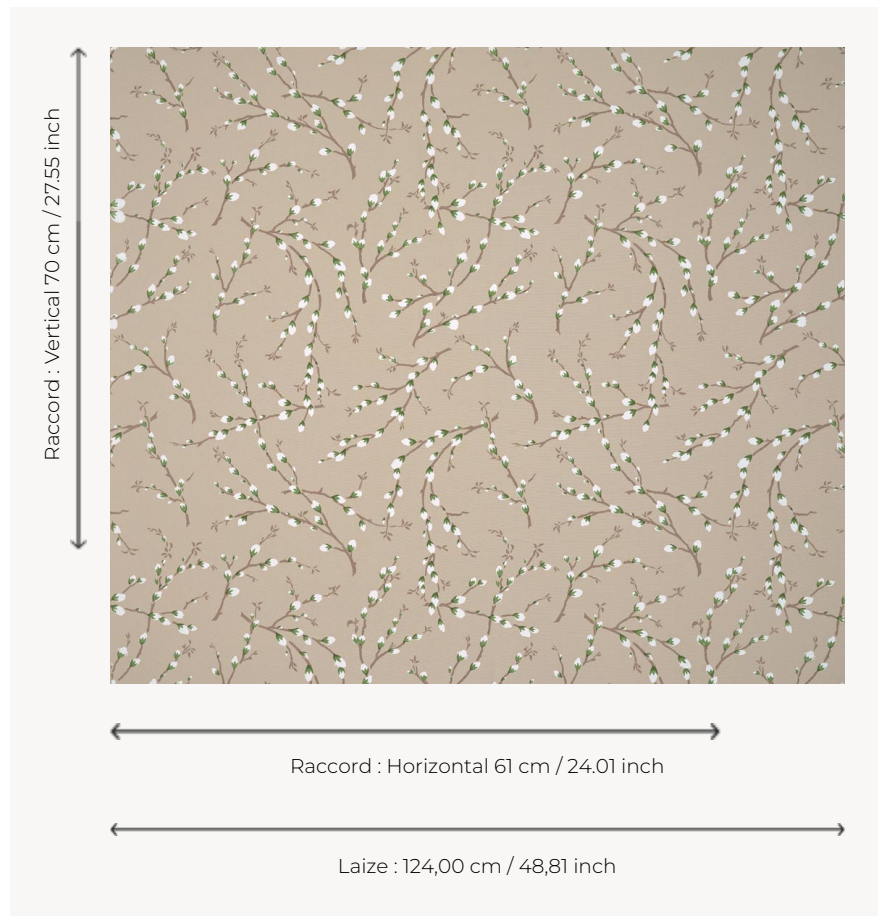

T0658003 PUSSY WILLOW

Charming budding branches spread across the surface of the canvas. Spring is here!

T0658003 - Chive

Thorp of London

TYPE	Prints
TECHNIQUE	Screen printed by hand
USE	Normal use
MARTINDALE	-
SALES UNIT	Available per meter/yard
GROUND	TS003 - Bradley Sand
COMPOSITION	100 % Cotton
NUMBER OF COLORS	3
COLORS	A-CHIVE 211 B-GREIGE 79 C-WHITE 320
DESIGN WIDTH	124 cm / 48,81 inch
REPEAT	H: 61 cm - 24,01 inch V: 70 cm - 27,55 inch Straight repeat
WEIGHT	361 gr / ml
CARE	
INFORMATION	Hand screen printed

3 Colors

T0658001
Wheat

T0658002
Tit

T0658003
Chive