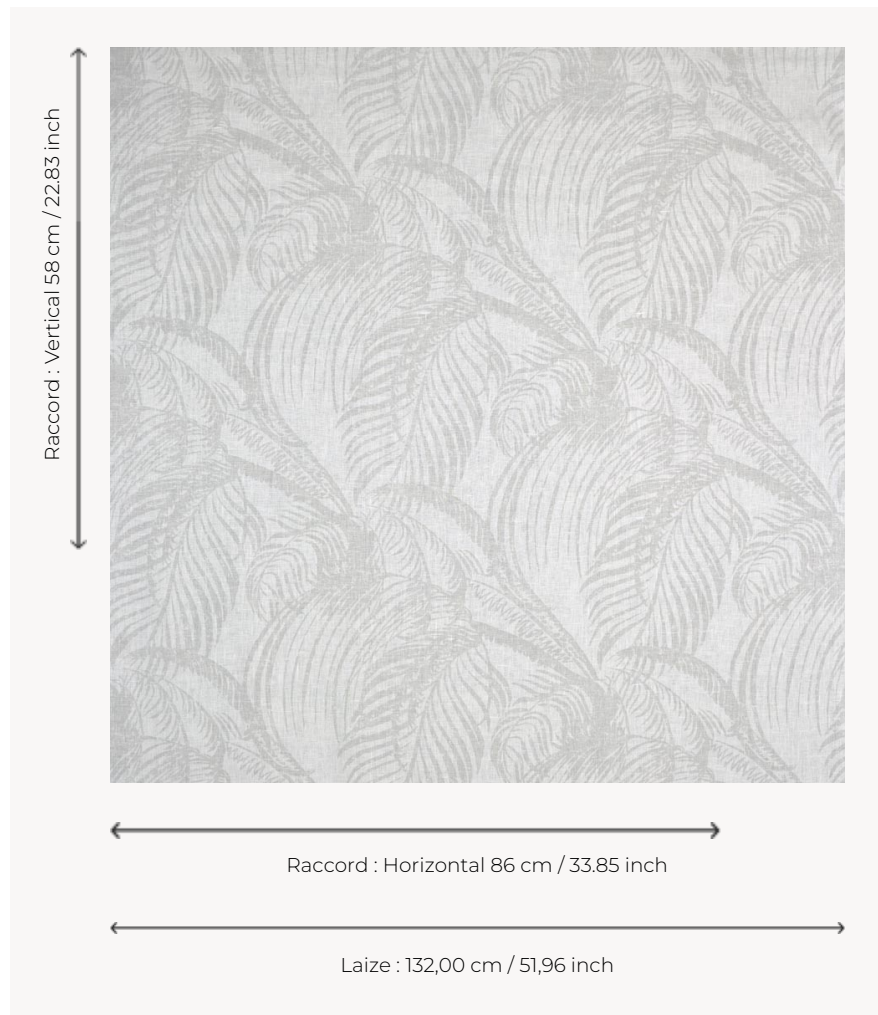

# T0680004 MAYOTTE

This tropical palm motif is an invitation to travel.

## Thorp of London

<b>TYPE</b>	Prints
<b>TECHNIQUE</b>	Screen printed by hand
<b>USE</b>	Moderate use
<b>MARTINDALE</b>	15.000 T
<b>SALES UNIT</b>	Available per meter/yard
<b>GROUND</b>	TS011 - John White
<b>COMPOSITION</b>	100 % Linen
<b>NUMBER OF COLORS</b>	3
<b>COLORS</b>	A-/// B-/// C-ICEBERG 393
<b>DESIGN WIDTH</b>	132 cm / 51,96 inch
<b>REPEAT</b>	H: 86 cm - 33,85 inch V: 58 cm - 22,83 inch Half drop repeat
<b>WEIGHT</b>	308 gr / ml
<b>CARE</b>	
<b>INFORMATION</b>	Hand screen printed

## 4 Colors

T0680001  
White

T0680002  
Emerald

T0680003  
Greige

T0680004  
Iceberg