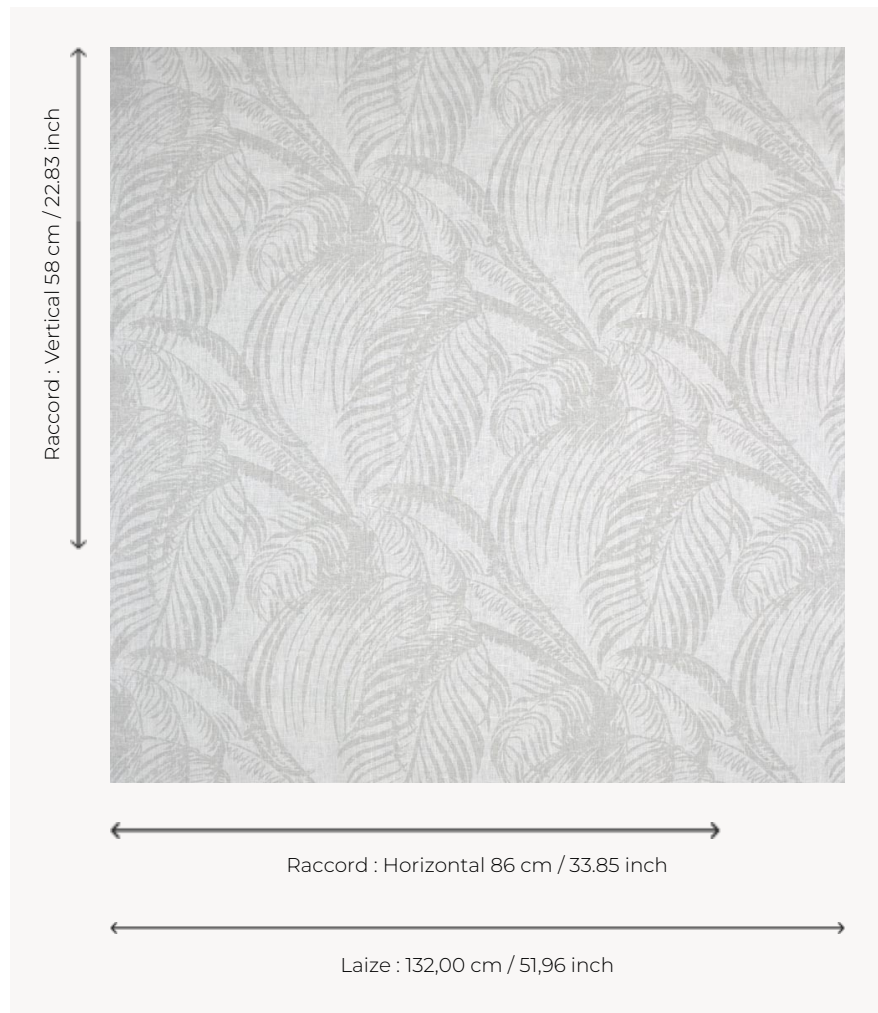

T0680004 MAYOTTE

This tropical palm motif is an invitation to travel.

T0680004 - Iceberg

Thorp of London

TYPE	Prints
TECHNIQUE	Screen printed by hand
USE	Moderate use
MARTINDALE	15.000 T
SALES UNIT	Available per meter/yard
GROUND	TS011 - John White
COMPOSITION	100 % Linen
NUMBER OF COLORS	3
COLORS	A-/// B-/// C-ICEBERG 393
DESIGN WIDTH	132 cm / 51,96 inch
REPEAT	H: 86 cm - 33,85 inch V: 58 cm - 22,83 inch Half drop repeat
WEIGHT	308 gr / ml
CARE	
INFORMATION	Hand screen printed

4 Colors

T0680001
White

T0680002
Emerald

T0680003
Greige

T0680004
Iceberg