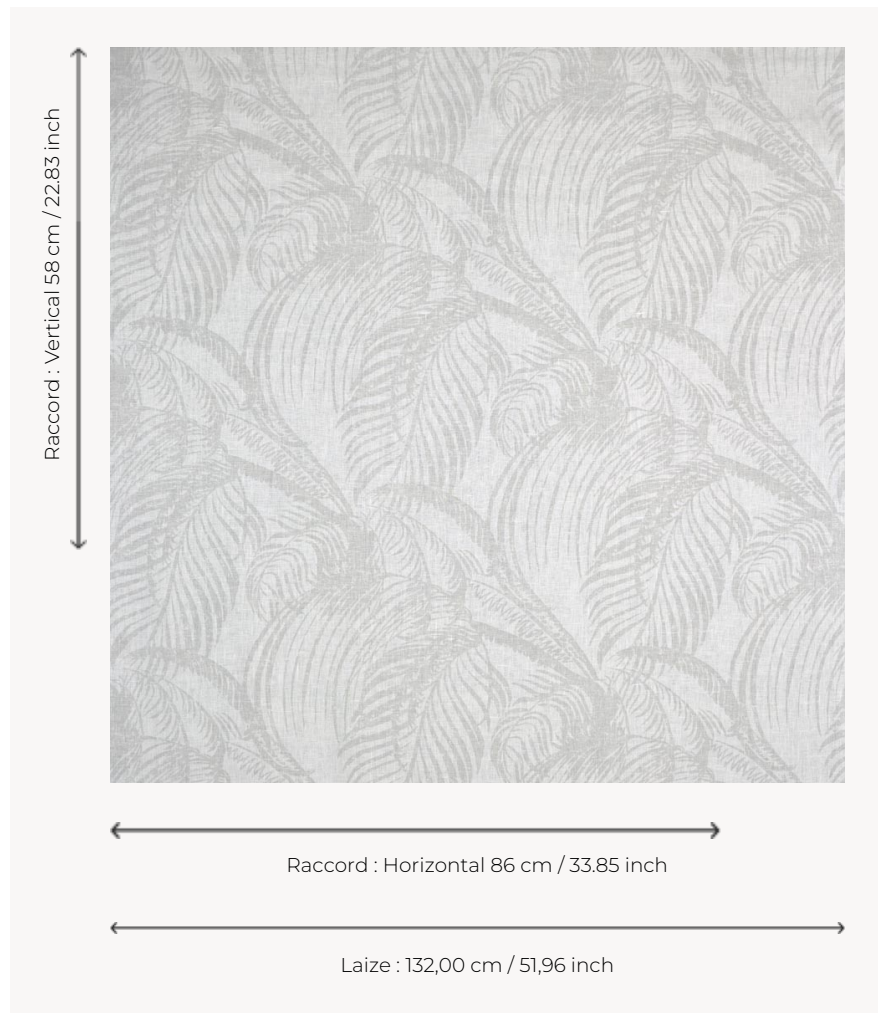

T0680004 MAYOTTE

This tropical palm motif is an invitation to travel.

T0680004 - Iceberg

Thorp of London

TYPE	Prints
TECHNIQUE	Screen printed by hand
USE	Moderate use
MARTINDALE	15.000 T
SALES UNIT	Available per meter/yard
GROUND	TS011 - John White
COMPOSITION	100 % Linen
NUMBER OF COLORS	3
COLORS	A-/// B-/// C-ICEBERG 393
DESIGN WIDTH	132 cm / 51,96 inch
REPEAT	H: 86 cm - 33,85 inch V: 58 cm - 22,83 inch Half drop repeat
WEIGHT	308 gr / ml
CARE	
INFORMATION	Hand screen printed

4 Colors

T0680001
White

T0680002
Emerald

T0680003
Greige

T0680004
Iceberg