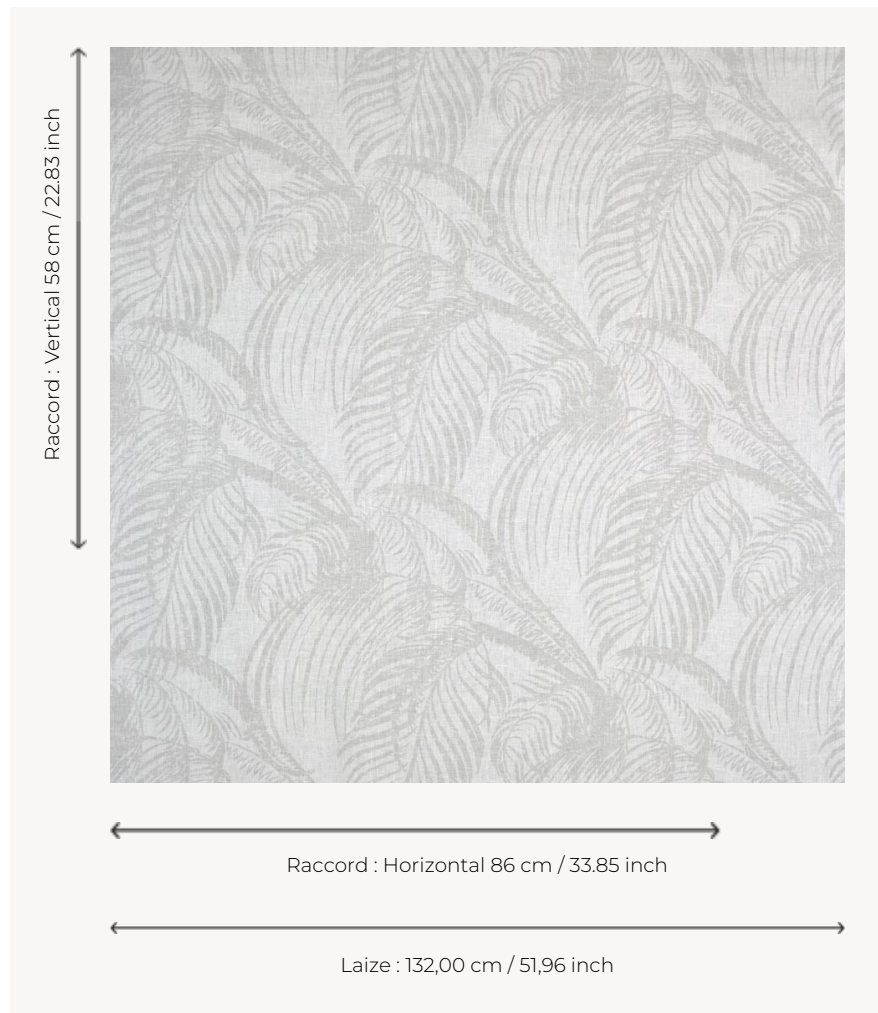

# T0680004 MAYOTTE

This tropical palm motif is an invitation to travel.

## Thorp of London

<b>TYPE</b>	Prints
<b>TECHNIQUE</b>	Screen printed by hand
<b>USE</b>	Moderate use
<b>MARTINDALE</b>	15.000 T
<b>SALES UNIT</b>	Available per meter/yard
<b>GROUND</b>	TS011 - John White
<b>COMPOSITION</b>	100 % Linen
<b>NUMBER OF COLORS</b>	3
<b>COLORS</b>	A-/// B-/// C-ICEBERG 393
<b>DESIGN WIDTH</b>	132 cm / 51,96 inch
<b>REPEAT</b>	H: 86 cm - 33,85 inch V: 58 cm - 22,83 inch Half drop repeat
<b>WEIGHT</b>	308 gr / ml
<b>CARE</b>	
<b>INFORMATION</b>	Hand screen printed

## 4 Colors

T0680001  
White

T0680002  
Emerald

T0680003  
Greige

T0680004  
Iceberg