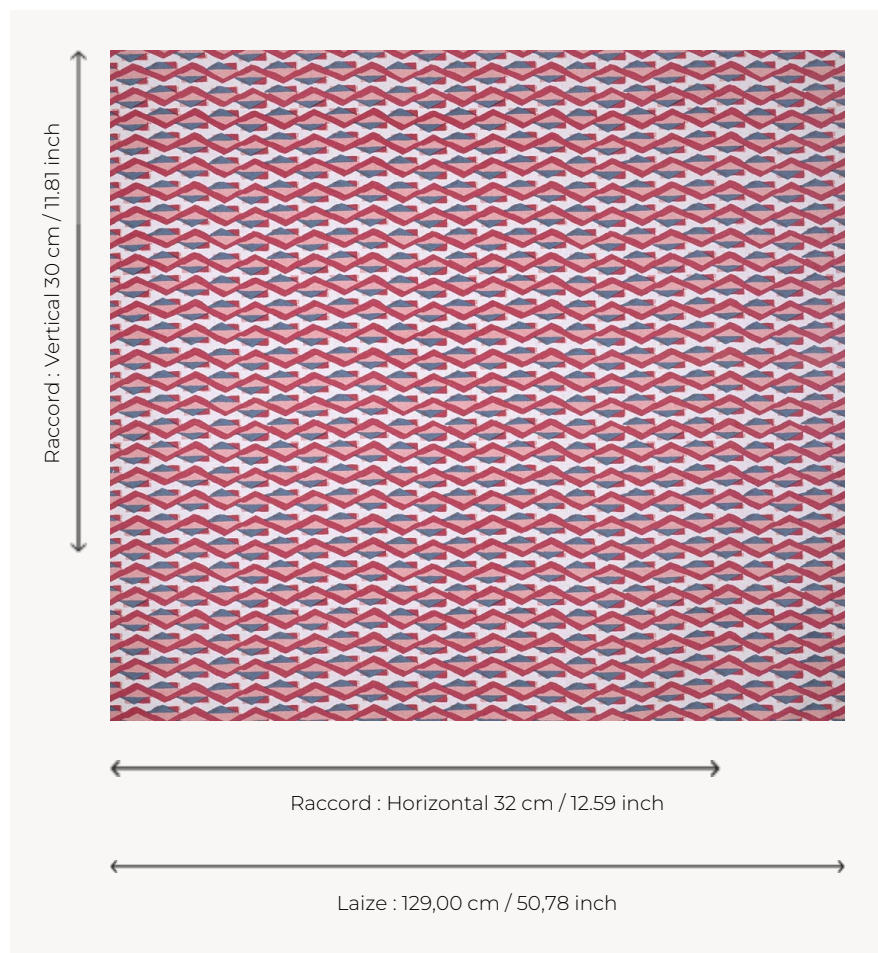

T0689003 BAHARI

Optical and graphic play around the chevron and elementary geometric shapes.

T0689003 - Dahlia

Thorp of London

TYPE	Prints
TECHNIQUE	Screen printed by hand
SALES UNIT	Available per meter/yard
GROUND	TS022 - Peter Off White
COMPOSITION	100 % Cotton
NUMBER OF COLORS	3
COLORS	A-PEACOCK 126 B-BERLINGOT 21 C-DAHLIA 182
DESIGN WIDTH	129 cm / 50,78 inch
REPEAT	H: 32 cm - 12,59 inch V: 30 cm - 11,81 inch Straight repeat
WEIGHT	262 gr / ml
CARE	
INFORMATION	Hand screen printed

4 Colors

T0689001
Laurel

T0689002
White

T0689003
Dahlia

T0689004
Metallic