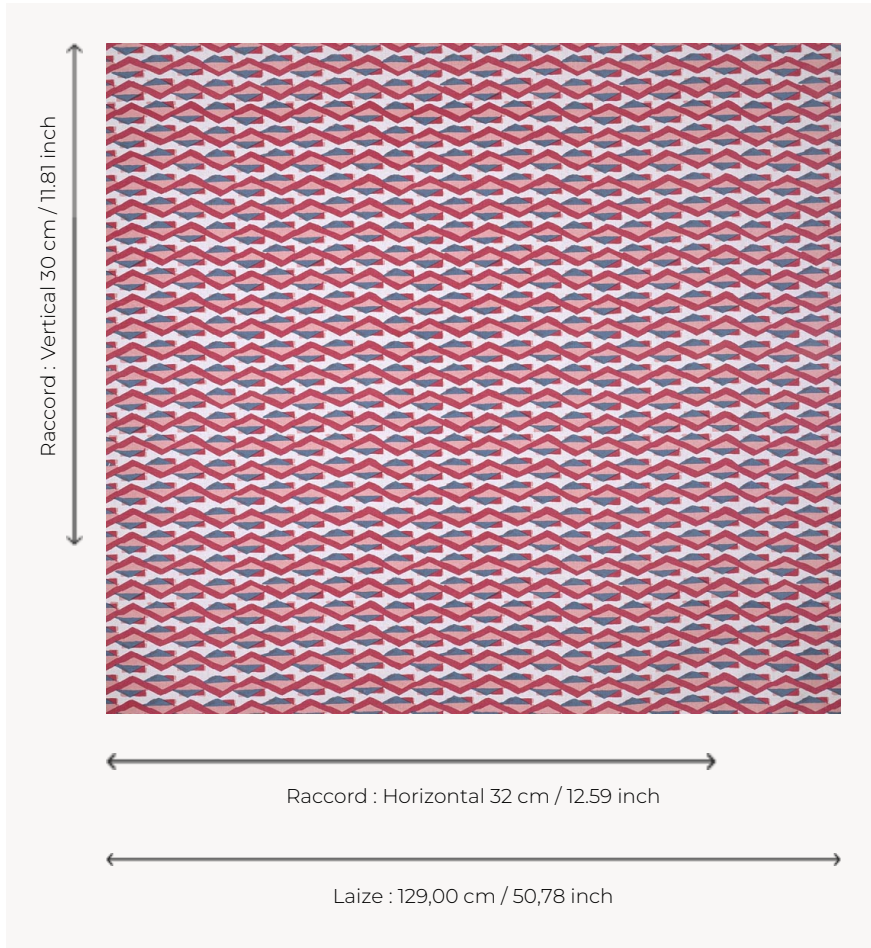

# T0689003 BAHARI

Optical and graphic play around the chevron and elementary geometric shapes.

## T0689003 - Dahlia

## Thorp of London

<b>TYPE</b>	Prints
<b>TECHNIQUE</b>	Screen printed by hand
<b>SALES UNIT</b>	Available per meter/yard
<b>GROUND</b>	TS022 - Peter Off White
<b>COMPOSITION</b>	100 % Cotton
<b>NUMBER OF COLORS</b>	3
<b>COLORS</b>	A-PEACOCK 126 B-BERLINGOT 21 C-DAHLIA 182
<b>DESIGN WIDTH</b>	129 cm / 50,78 inch
<b>REPEAT</b>	H: 32 cm - 12,59 inch V: 30 cm - 11,81 inch Straight repeat
<b>WEIGHT</b>	262 gr / ml
<b>CARE</b>	
<b>INFORMATION</b>	Hand screen printed

## 4 Colors

T0689001  
Laurel

T0689002  
White

T0689003  
Dahlia

T0689004  
Metallic