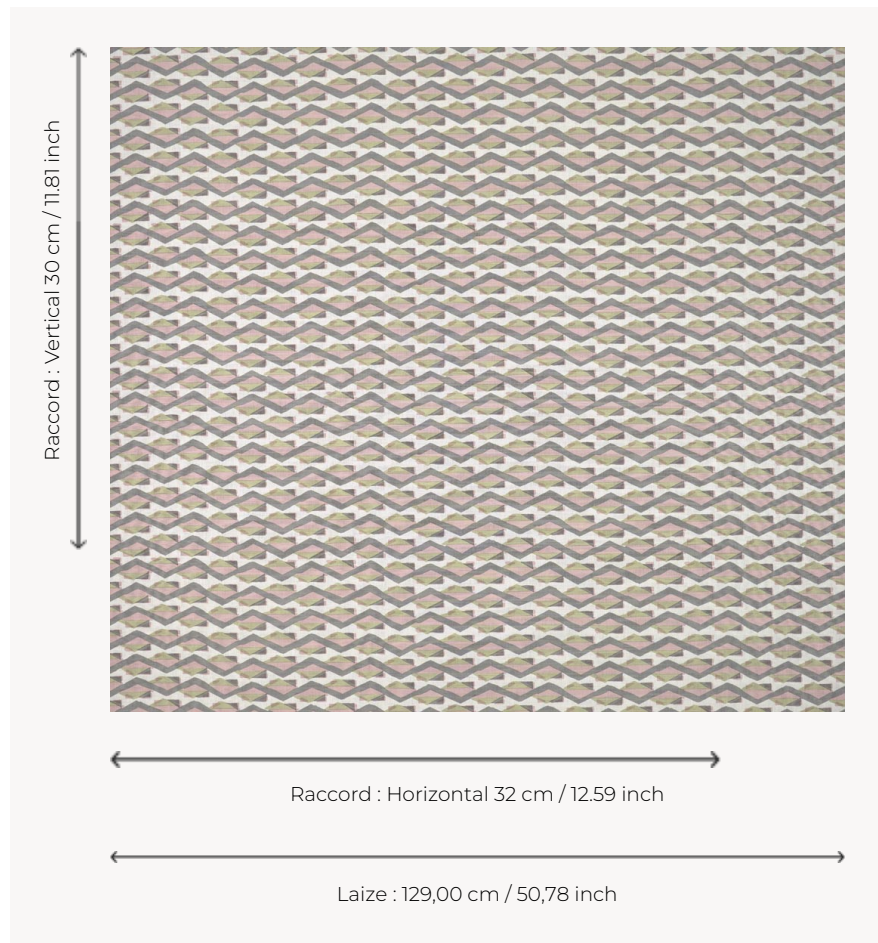

T0689004 BAHARI

Optical and graphic play around the chevron and elementary geometric shapes.

T0689004 - Metallic

Thorp of London

TYPE	Prints
TECHNIQUE	Screen printed by hand
SALES UNIT	Available per meter/yard
GROUND	TS018 - Spencer Off White
COMPOSITION	57 % Linen - 43 % Cotton
NUMBER OF COLORS	3
COLORS	A-EUCALYPTUS 306 B-EGLANTINE 431 C-METALLIC 58
DESIGN WIDTH	129 cm / 50,78 inch
REPEAT	H: 32 cm - 12,59 inch V: 30 cm - 11,81 inch Straight repeat
WEIGHT	347 gr / ml
CARE	
INFORMATION	Hand screen printed

4 Colors

T0689001
Laurel

T0689002
White

T0689003
Dahlia

T0689004
Metallic