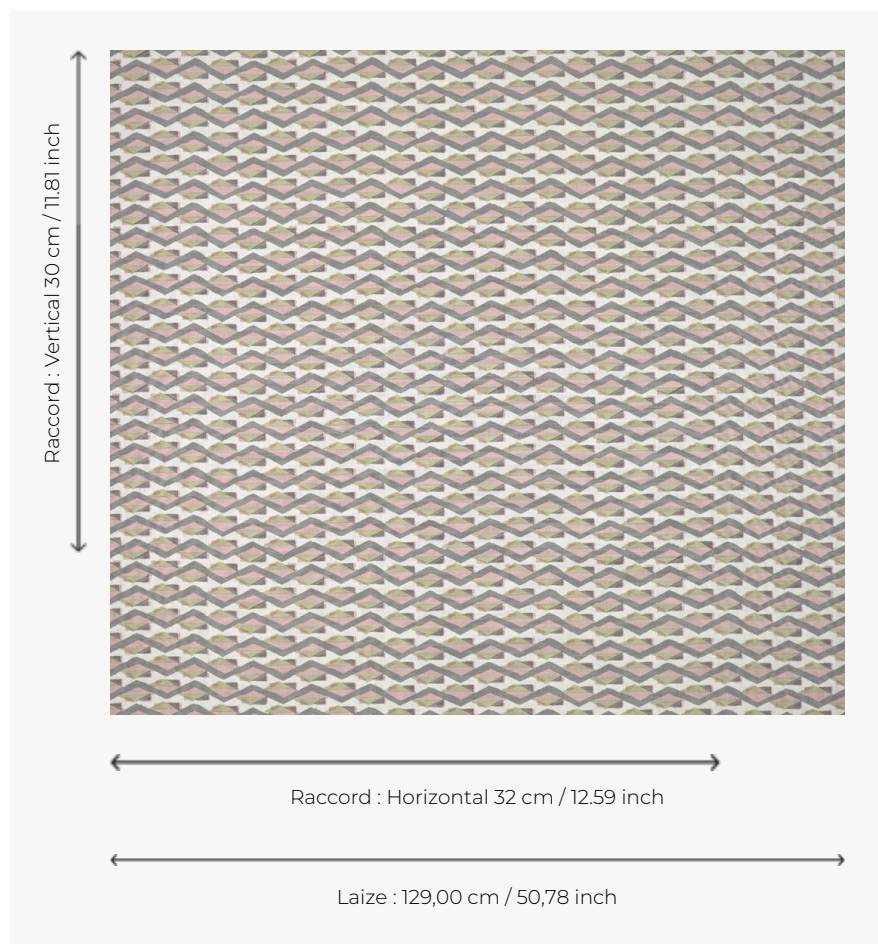

T0689004 BAHARI

Optical and graphic play around the chevron and elementary geometric shapes.

T0689004 - Metallic

Thorp of London

TYPE	Prints
TECHNIQUE	Screen printed by hand
SALES UNIT	Available per meter/yard
GROUND	TS018 - Spencer Off White
COMPOSITION	57 % Linen - 43 % Cotton
NUMBER OF COLORS	3
COLORS	A-EUCALYPTUS 306 B-EGLANTINE 431 C-METALLIC 58
DESIGN WIDTH	129 cm / 50,78 inch
REPEAT	H: 32 cm - 12,59 inch V: 30 cm - 11,81 inch Straight repeat
WEIGHT	347 gr / ml
CARE	
INFORMATION	Hand screen printed

4 Colors

T0689001
Laurel

T0689002
White

T0689003
Dahlia

T0689004
Metallic