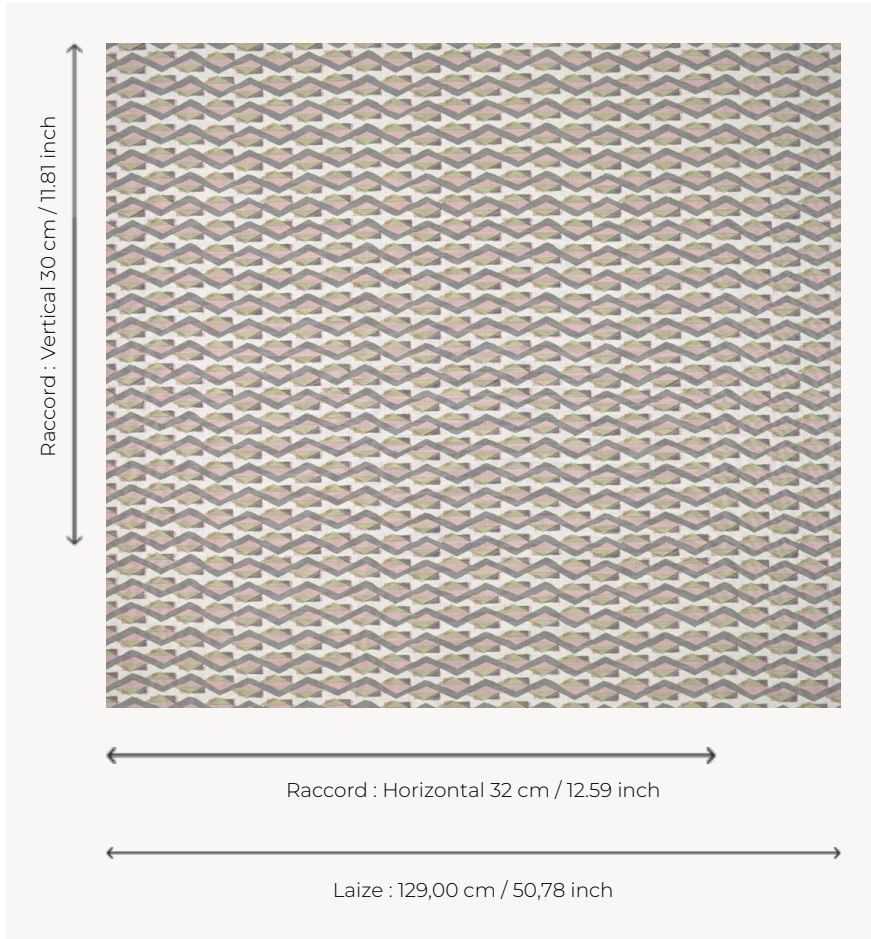

# T0689004 BAHARI

Optical and graphic play around the chevron and elementary geometric shapes.

## T0689004 - Metallic

## Thorp of London

<b>TYPE</b>	Prints
<b>TECHNIQUE</b>	Screen printed by hand
<b>SALES UNIT</b>	Available per meter/yard
<b>GROUND</b>	TS018 - Spencer Off White
<b>COMPOSITION</b>	57 % Linen - 43 % Cotton
<b>NUMBER OF COLORS</b>	3
<b>COLORS</b>	A-EUCALYPTUS 306 B-EGLANTINE 431 C-METALLIC 58
<b>DESIGN WIDTH</b>	129 cm / 50,78 inch
<b>REPEAT</b>	H: 32 cm - 12,59 inch V: 30 cm - 11,81 inch Straight repeat
<b>WEIGHT</b>	347 gr / ml
<b>CARE</b>	
<b>INFORMATION</b>	Hand screen printed

## 4 Colors

T0689001  
Laurel

T0689002  
White

T0689003  
Dahlia

T0689004  
Metallic