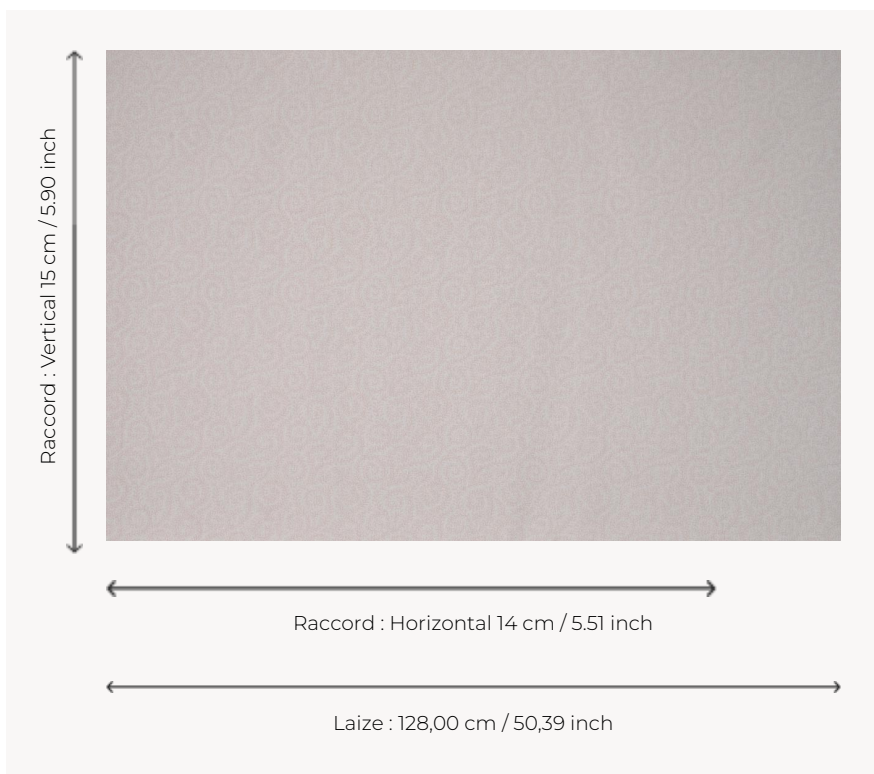

T0692001 DOWNTOWN IVY

T0692001 - Tearose

Thorp of London

TYPE	Prints
TECHNIQUE	Screen printed by hand
SALES UNIT	Available per meter/yard
GROUND	TS022 - Peter Off White
COMPOSITION	100 % Cotton
NUMBER OF COLORS	1
COLORS	A-TEAROSE 203
DESIGN WIDTH	128 cm / 50,39 inch
REPEAT	H: 14 cm - 5,51 inch V: 15 cm - 5,90 inch Straight repeat
WEIGHT	262 gr / ml
CARE	
INFORMATION	Hand screen printed