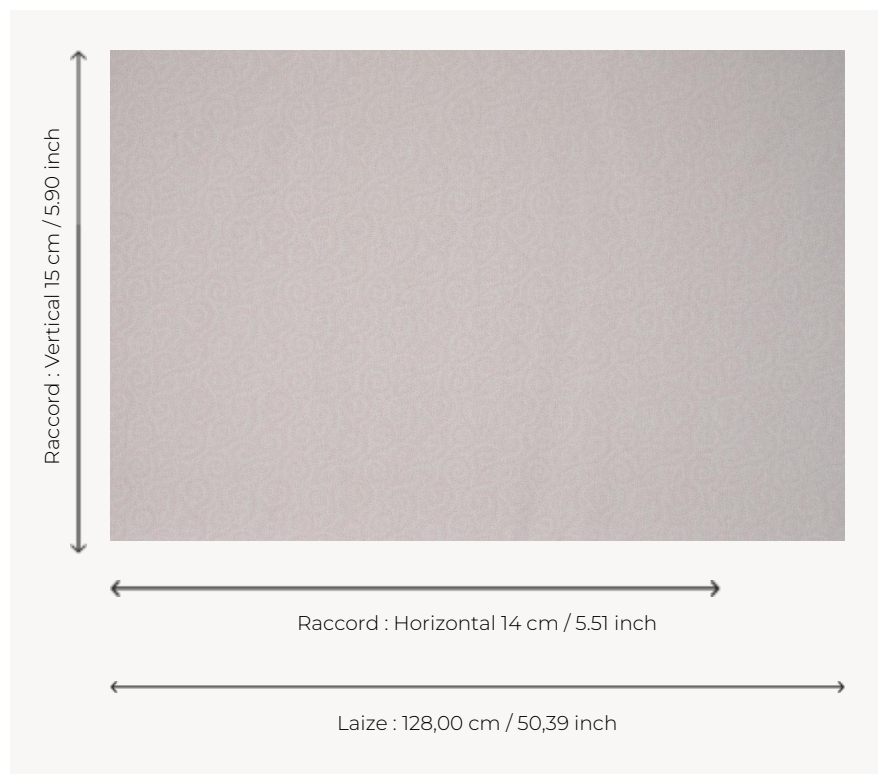

T0692001 DOWNTOWN IVY

T0692001 - Tearose

Thorp of London

TYPE	Prints
TECHNIQUE	Screen printed by hand
SALES UNIT	Available per meter/yard
GROUND	TS022 - Peter Off White
COMPOSITION	100 % Cotton
NUMBER OF COLORS	1
COLORS	A-TEAROSE 203
DESIGN WIDTH	128 cm / 50,39 inch
REPEAT	H: 14 cm - 5,51 inch V: 15 cm - 5,90 inch Straight repeat
WEIGHT	262 gr / ml
CARE	
INFORMATION	Hand screen printed