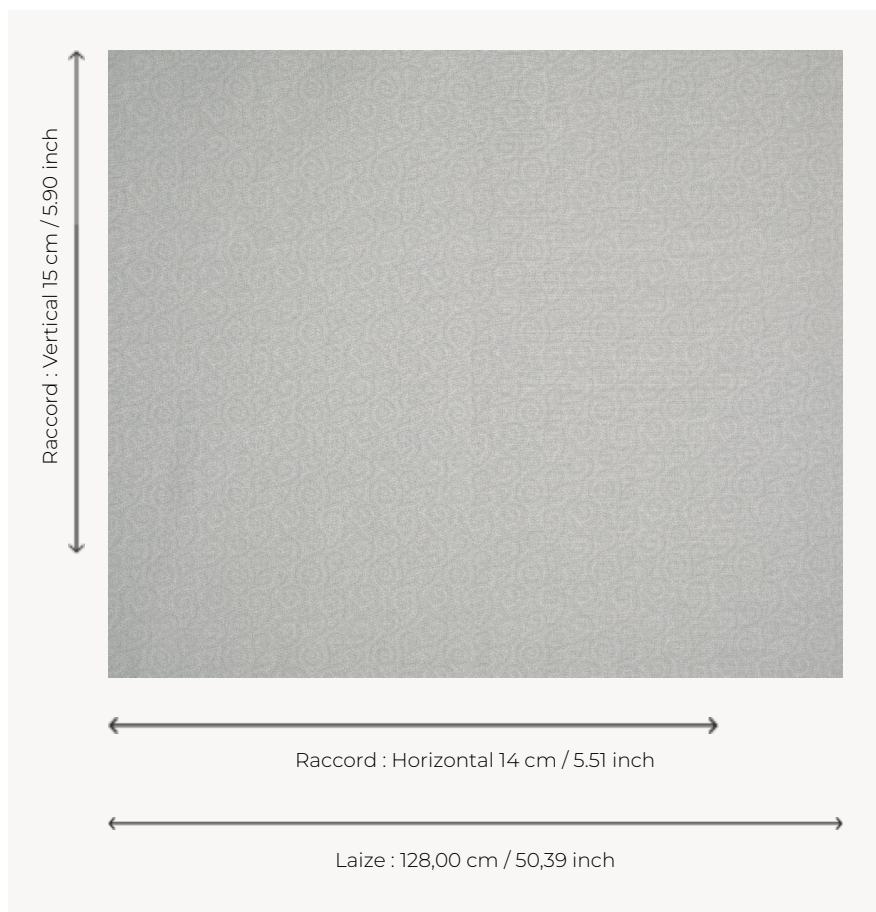

T0692003 DOWNTOWN IVY

T0692003 - Misty

Thorp of London

TYPE	Prints
TECHNIQUE	Screen printed by hand
SALES UNIT	Available per meter/yard
GROUND	TS018 - Spencer Off White
COMPOSITION	57 % Linen - 43 % Cotton
NUMBER OF COLORS	1
COLORS	A-MISTY 292
DESIGN WIDTH	128 cm / 50,39 inch
REPEAT	H: 14 cm - 5,51 inch V: 15 cm - 5,90 inch Straight repeat
WEIGHT	347 gr / ml
CARE	