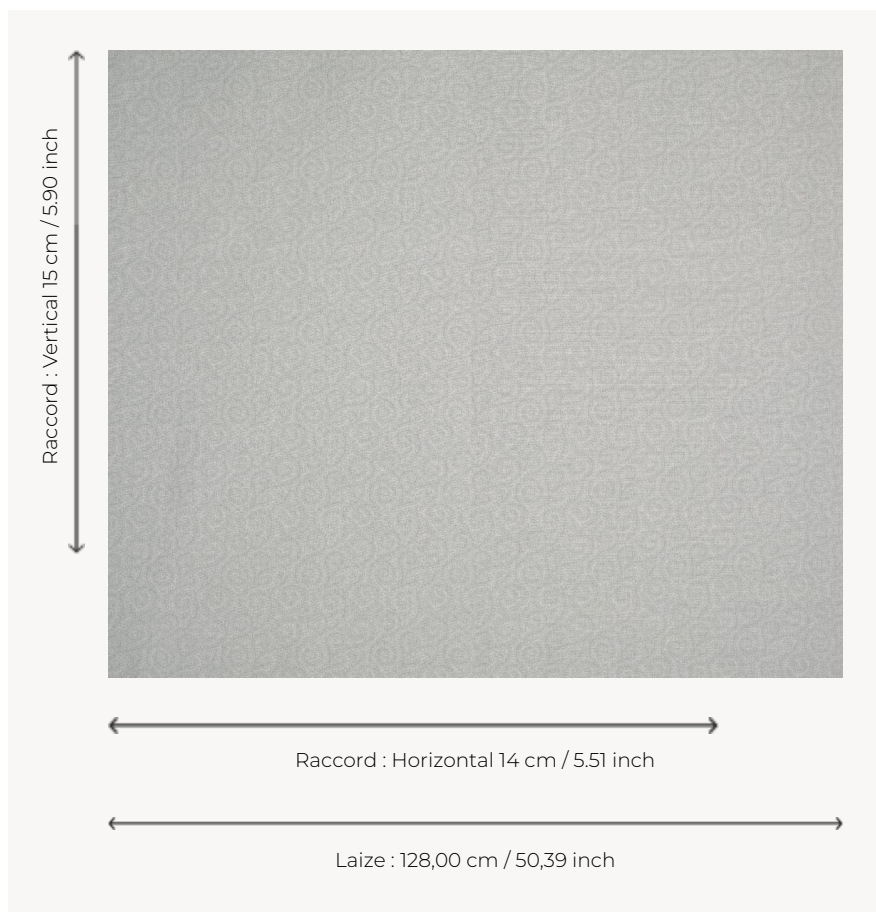

# T0692003 DOWNTOWN IVY

**T0692003 - Misty**

**Thorp of London**

|                         |   |
|-------------------------|---|
| <b>TYPE</b>             | Prints  |
| <b>TECHNIQUE</b>        | Screen printed by hand  |
| <b>SALES UNIT</b>       | Available per meter/yard  |
| <b>GROUND</b>           | TS018 - Spencer Off White                                       |
| <b>COMPOSITION</b>      | 57 % Linen - 43 % Cotton  |
| <b>NUMBER OF COLORS</b> | 1   |
| <b>COLORS</b>           | A-MISTY 292   |
| <b>DESIGN WIDTH</b>     | 128 cm / 50,39 inch   |
| <b>REPEAT</b>           | H: 14 cm - 5,51 inch<br>V: 15 cm - 5,90 inch<br>Straight repeat |
| <b>WEIGHT</b>           | 347 gr / ml   |
| <b>CARE</b>             |   |