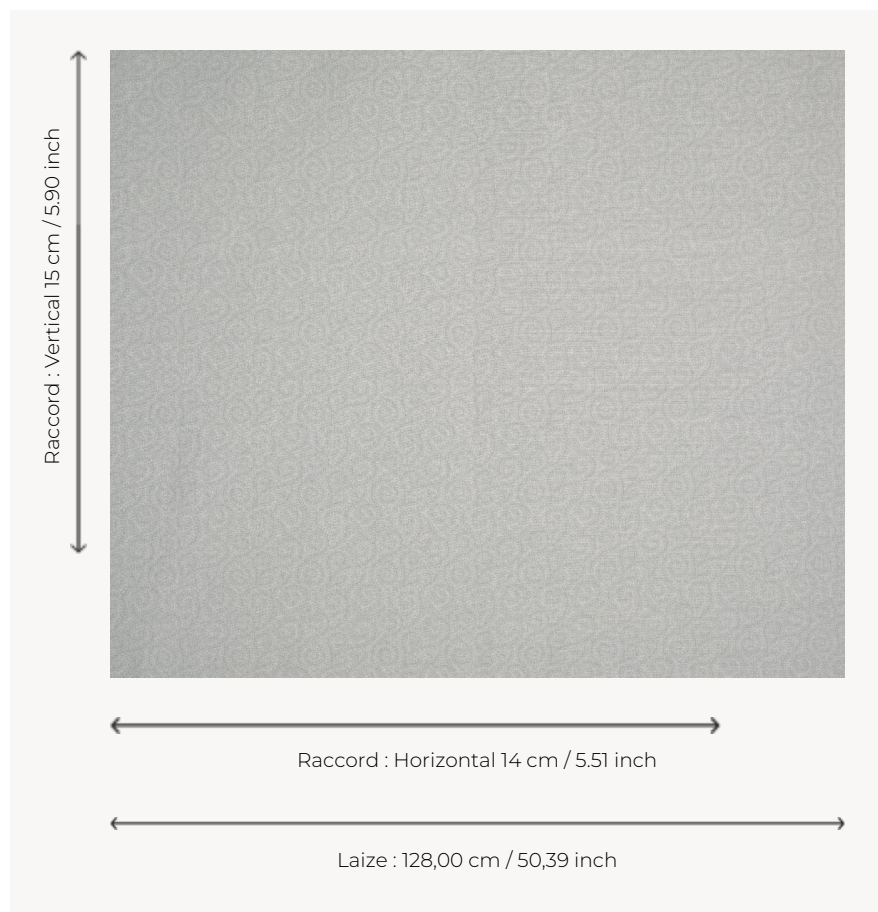

# T0692003 DOWNTOWN IVY

**T0692003 - Misty**

**Thorp of London**

<b>TYPE</b>	Prints
<b>TECHNIQUE</b>	Screen printed by hand
<b>SALES UNIT</b>	Available per meter/yard
<b>GROUND</b>	TS018 - Spencer Off White
<b>COMPOSITION</b>	57 % Linen - 43 % Cotton
<b>NUMBER OF COLORS</b>	1
<b>COLORS</b>	A-MISTY 292
<b>DESIGN WIDTH</b>	128 cm / 50,39 inch
<b>REPEAT</b>	H: 14 cm - 5,51 inch V: 15 cm - 5,90 inch Straight repeat
<b>WEIGHT</b>	347 gr / ml
<b>CARE</b>	