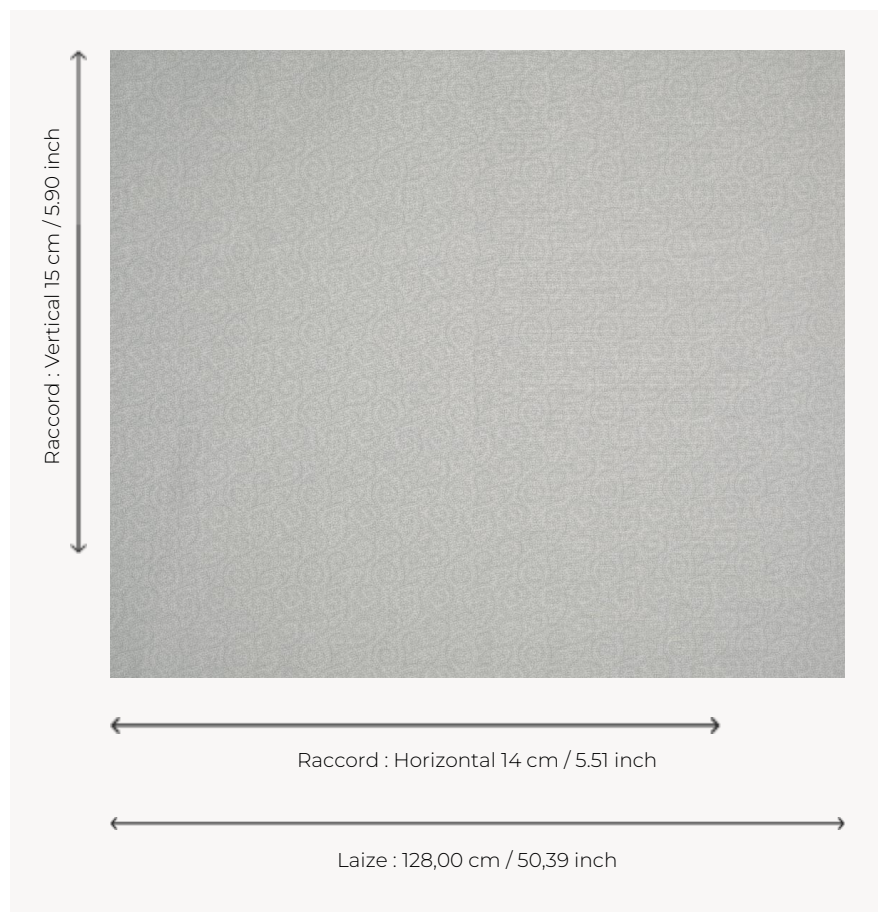

T0692003 DOWNTOWN IVY

T0692003 - Misty

Thorp of London

TYPE	Prints
TECHNIQUE	Screen printed by hand
SALES UNIT	Available per meter/yard
GROUND	TS018 - Spencer Off White
COMPOSITION	57 % Linen - 43 % Cotton
NUMBER OF COLORS	1
COLORS	A-MISTY 292
DESIGN WIDTH	128 cm / 50,39 inch
REPEAT	H: 14 cm - 5,51 inch V: 15 cm - 5,90 inch Straight repeat
WEIGHT	347 gr / ml
CARE	