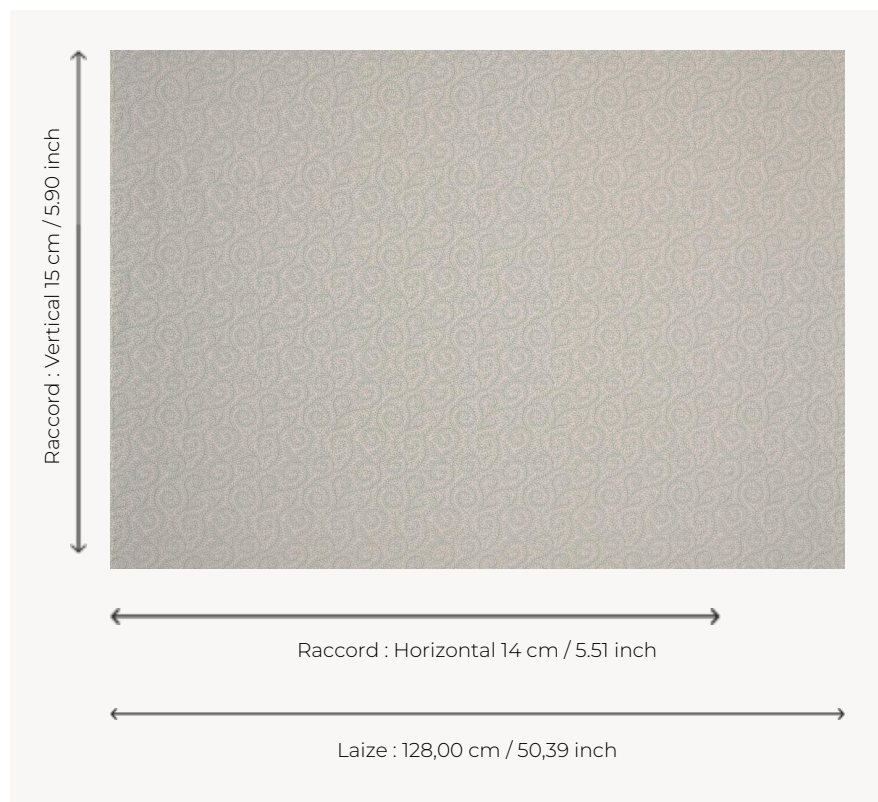

T0692004 DOWNTOWN IVY

T0692004 - Medici

Thorp of London

TYPE	Prints
TECHNIQUE	Screen printed by hand
SALES UNIT	Available per meter/yard
GROUND	TS017 - Mary Natural
COMPOSITION	100 % Cotton
NUMBER OF COLORS	1
COLORS	A-MEDICI 53
DESIGN WIDTH	128 cm / 50,39 inch
REPEAT	H: 14 cm - 5,51 inch V: 15 cm - 5,90 inch Straight repeat
WEIGHT	175 gr / ml
CARE	
INFORMATION	Hand screen printed