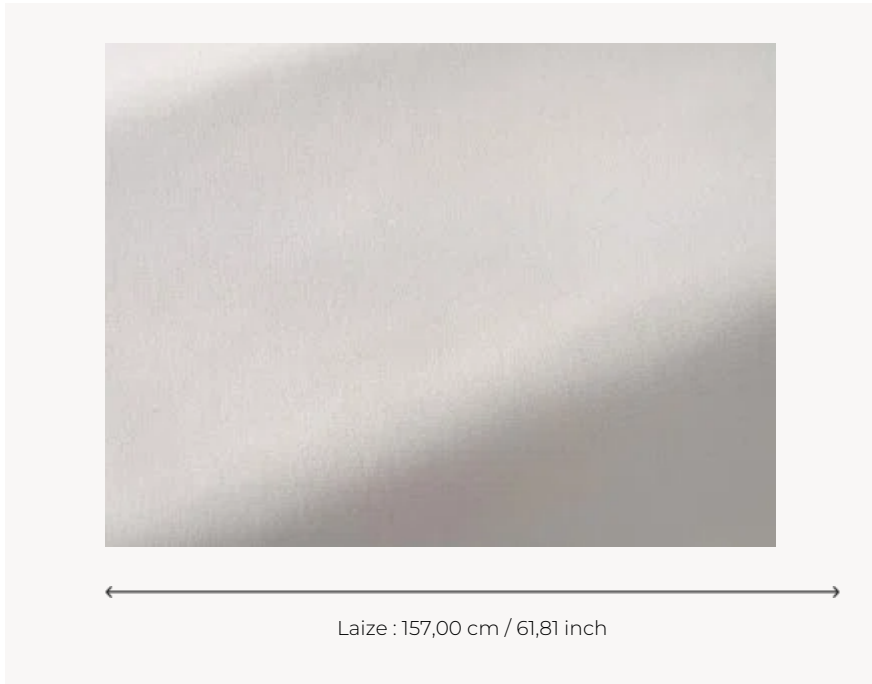

TS002 BRADLEY WHITE

TS002 - WHITE

Thorp of London

| | |
|--------------------|---|
| TYPE | Plains |
| USE | Normal use |
| MARTINDALE | 35.000 T |
| SALES UNIT | Available per meter/yard |
| COMPOSITION | 100 % Cotton |
| WIDTH | 157 cm / 61,81 inch |
| WEIGHT | 361 gr / ml |
| CARE |  |

1 Colors

TS002
WHITE