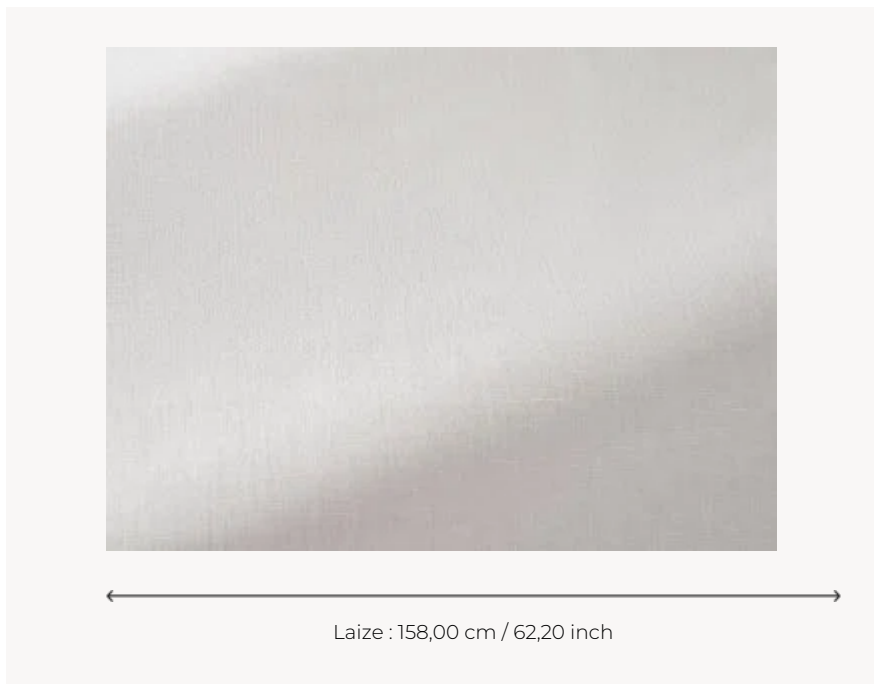

TS018 SPENCER OFF WHITE

TS018 - OFF WHITE

Thorp of London

TYPE	Plains
SALES UNIT	Available per meter/yard
COMPOSITION	57 % Linen - 43 % Cotton
WIDTH	158 cm / 62,20 inch
WEIGHT	347 gr / ml
CARE	

1 Colors

TS018
OFF WHITE