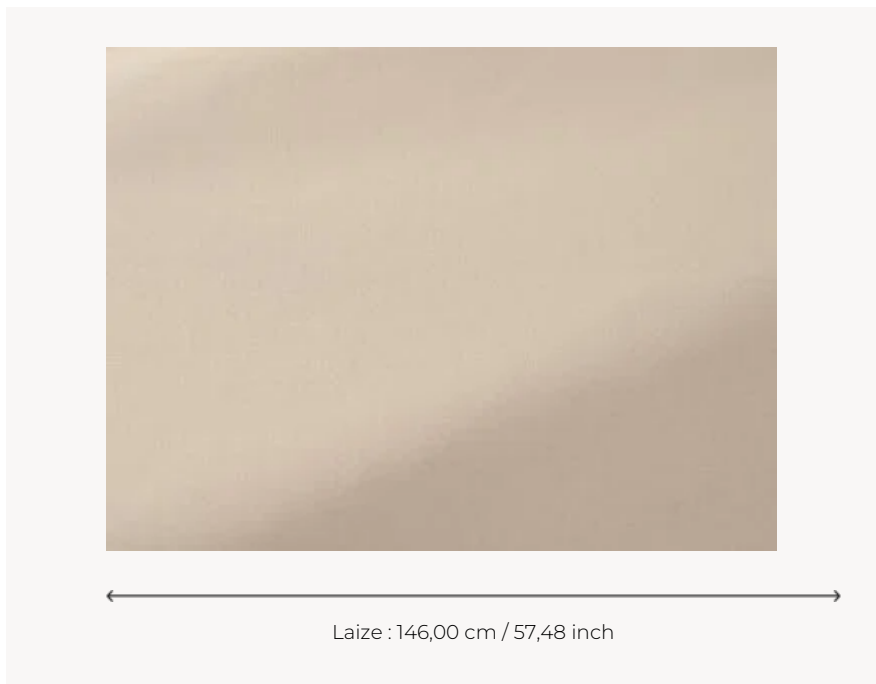

TS023 PETER SAND

TS023 - SAND

Thorp of London

| | |
|--------------------|---|
| TYPE | Plains |
| SALES UNIT | Available per meter/yard |
| COMPOSITION | 100 % Cotton |
| WIDTH | 146 cm / 57,48 inch |
| WEIGHT | 262 gr / ml |
| CARE |  |

1 Colors

TS023
SAND