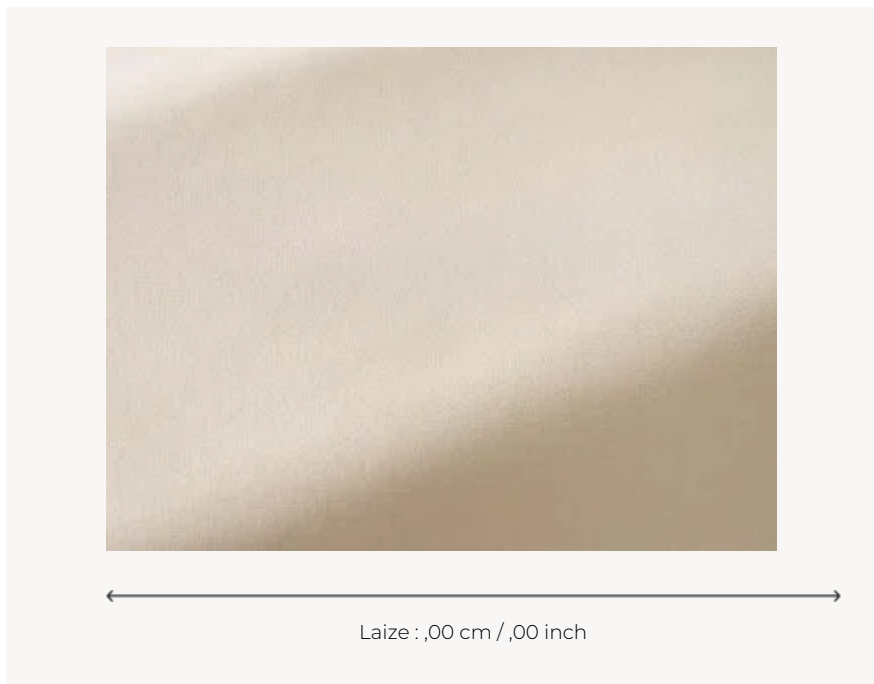

TS032 BRADLEY IVORY

TS032 - IVORY

Thorp of London

SALES UNIT Available per meter/yard

COMPOSITION -

WIDTH 0 cm / 0,00 inch

WEIGHT -

CARE 