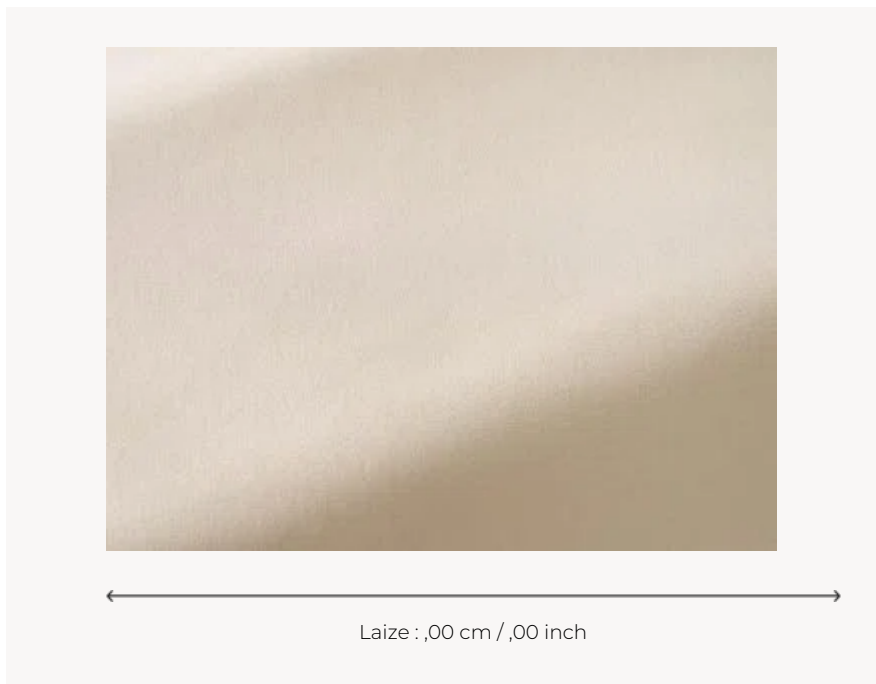

TS032 BRADLEY IVORY

TS032 - IVORY

Thorp of London

SALES UNIT Available per meter/yard

COMPOSITION -

WIDTH 0 cm / 0,00 inch

WEIGHT -

CARE 