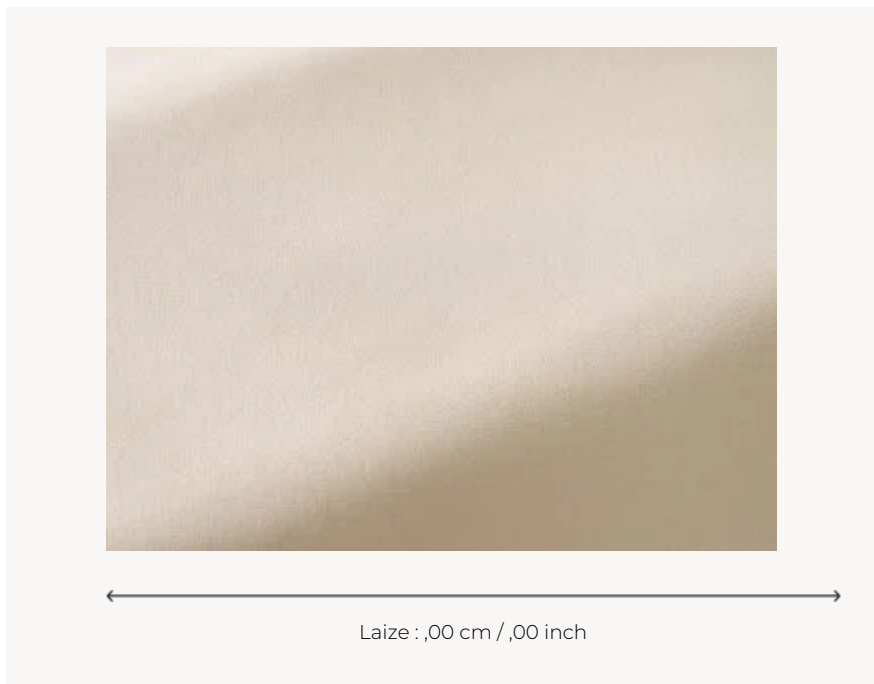

TS032 BRADLEY IVORY

TS032 - IVORY

Thorp of London

SALES UNIT

Available per meter/yard

COMPOSITION

-

WIDTH

0 cm / 0,00 inch

WEIGHT

-

CARE

1 Colors

TS032
IVORY