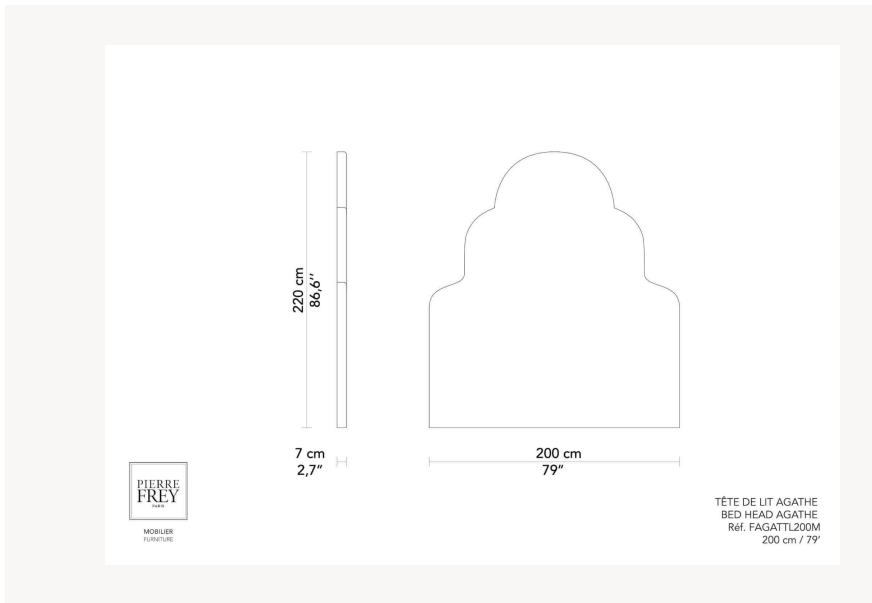

FAGATTL200M AGATHE

FAGATTL200M -

Pierre Frey

CATEGORY	Headboards
DIMENSIONS	L 78 x P 2 x H 86 inches
FRAME	Wooden panel
COMFORT	Structure : wrapped in poylester wadding - HR foam 40 kg/m3
FINISHES	Upholstery Finishes : Piping - Stretched fabric
WEIGHT	81,60 Lbs
FABRIC QTY	5,97 yds

3 Colors

FAGATTL

FAGATTL180M

FAGATTL200M