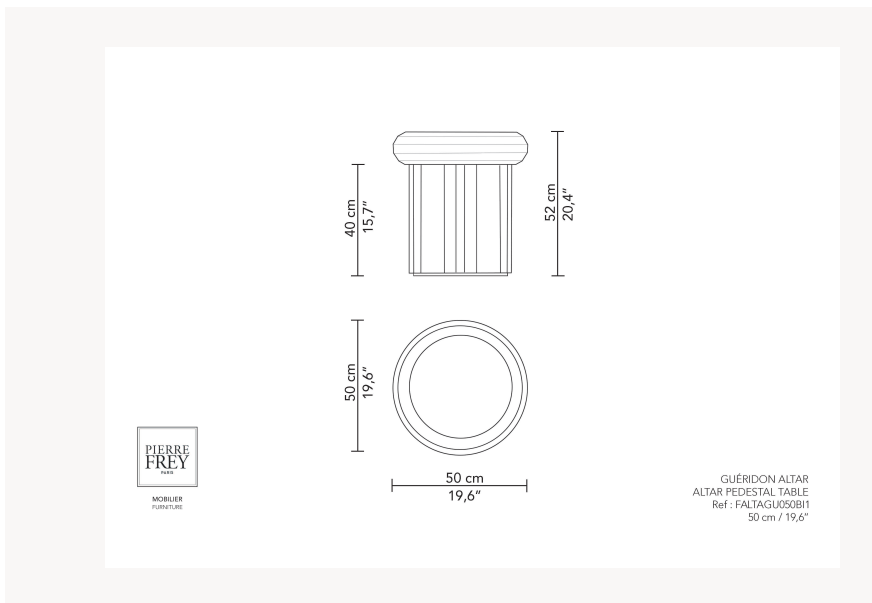

FALTAGU050BI ALTAR

The ALTAR line, designed by Daniel Rous, draws inspiration from the monumental and monolithic furniture of ancient churches. Its generous proportions and commanding presence evoke altars, the central pieces around which communities once gathered for ritual and convivial moments. Light delicately interacts with the intricately sculpted facets, accentuating the remarkable craftsmanship of the cuts. Like a sculpture carved from a single block, ALTAR honors the unparalleled expertise of the Maison Pierre Frey craftsmen. Crafted from solid wood, the pieces enhance their monolithic aesthetic, revealing the richness of ash or oak with an elegant finish that highlights the material's natural subtleties. Customizable inserts and tabletops in artistic lacquers (Glacée, Kozo, Empreinte), gouged oak, or wallpaper under glass introduce an added layer of refinement, enriching and elevating the design of each piece.

FALTAGU050BI -

Pierre Frey

CATEGORY	Pedestal tables
DESIGNER	Daniel Rous
DIMENSIONS	L 7 x P 7 x H 8 inches
FRAME	Solid oak Construction : Traditional assembly
FINISHES	Frame Finishes : Stained oak, water-based varnish
LEG FINISHES	Visible wood
INFORMATION	Table top wood with veneer/lacquered
WEIGHT	-