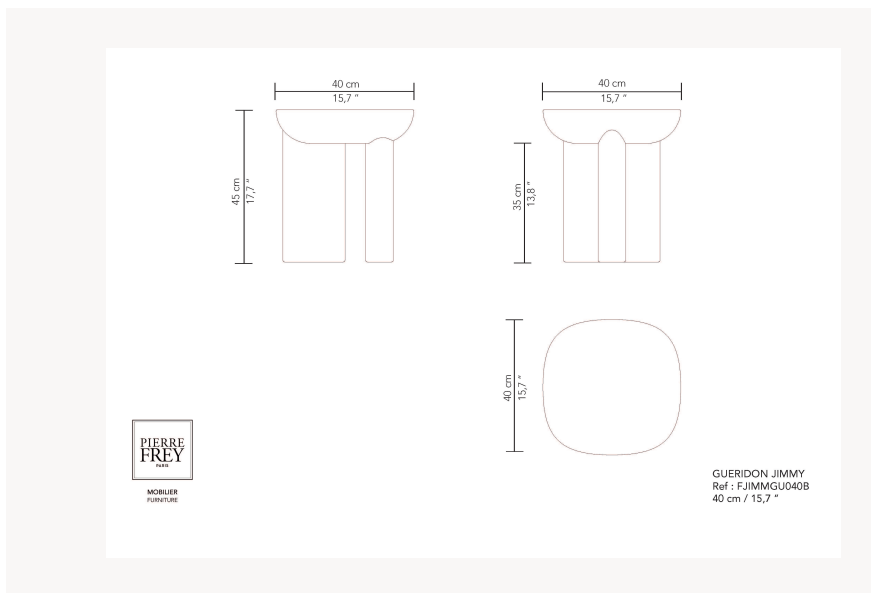

FJIMMGU040B -

Pierre Frey

CATEGORY	Pedestal tables
DESIGNER	Guillaume Delvigne
DIMENSIONS	L 15 x P 15 x H 17 inches
INFORMATION	Ceramic structure or wood panel with veneer/laquered structure. Table top or insert in wood with veneer/laquered or laquered tempered safety glass.
WEIGHT	35,28 Lbs