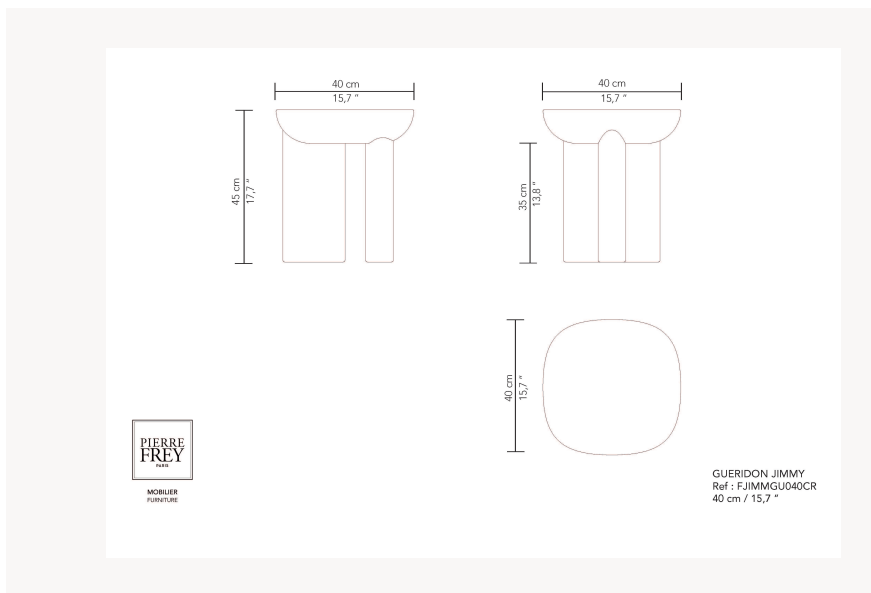

FJIMMGU040CR02 -

Pierre Frey

CATEGORY	Pedestal tables
DESIGNER	Guillaume Delvigne
DIMENSIONS	L 15 x P 15 x H 17 inches
INFORMATION	Ceramic structure or wood panel with veneer/laquered structure. Table top or insert in wood with veneer/laquered or laquered tempered safety glass.
WEIGHT	50,72 Lbs