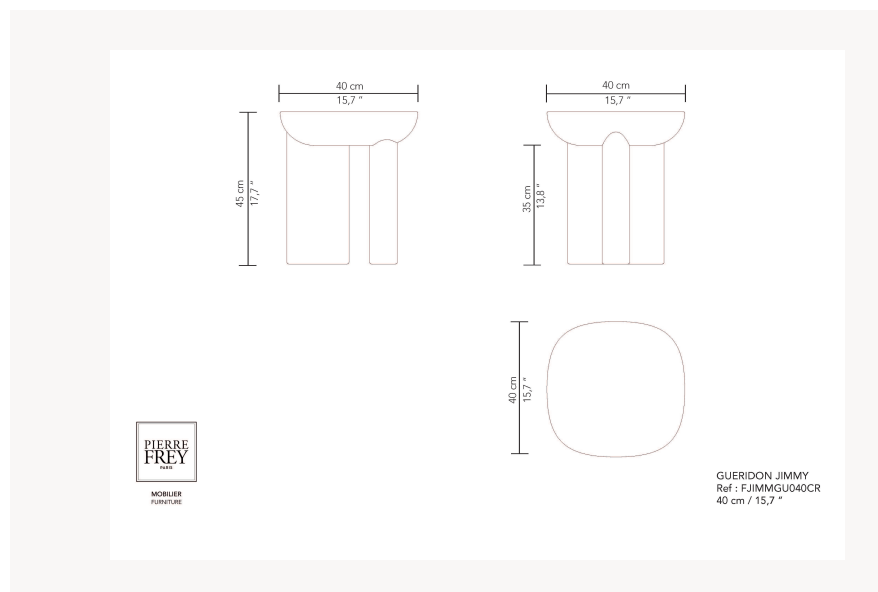

FJIMMGU040CR02 -

Pierre Frey

CATEGORY	Pedestal tables
DESIGNER	Guillaume Delvigne
DIMENSIONS	L 15 x P 15 x H 17 inches
INFORMATION	Ceramic structure or wood panel with veneer/laquered structure. Table top or insert in wood with veneer/laquered or laquered tempered safety glass.
WEIGHT	50,72 Lbs