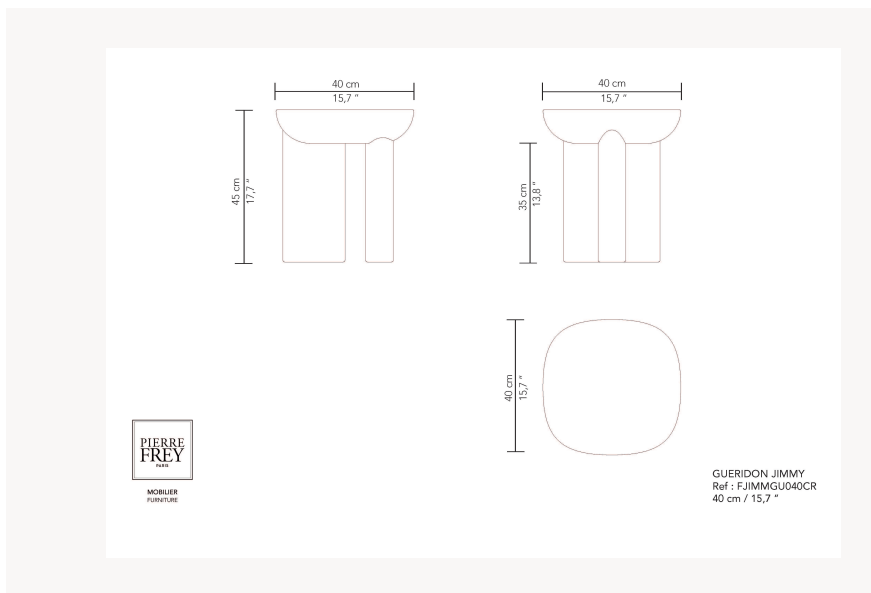

FJIMMGU040CR03 -

Pierre Frey

CATEGORY	Pedestal tables
DESIGNER	Guillaume Delvigne
DIMENSIONS	L 15 x P 15 x H 17 inches
INFORMATION	Ceramic structure or wood panel with veneer/laquered structure. Table top or insert in wood with veneer/laquered or laquered tempered safety glass.
WEIGHT	50,72 Lbs