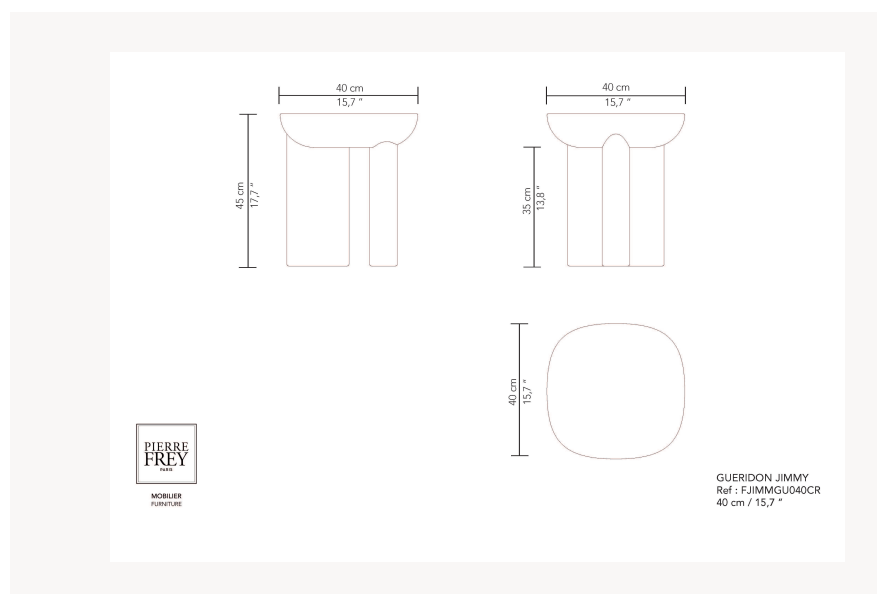

FJIMMGU040CR03 -

Pierre Frey

CATEGORY	Pedestal tables
DESIGNER	Guillaume Delvigne
DIMENSIONS	L 15 x P 15 x H 17 inches
INFORMATION	Ceramic structure or wood panel with veneer/laquered structure. Table top or insert in wood with veneer/laquered or laquered tempered safety glass.
WEIGHT	50,72 Lbs