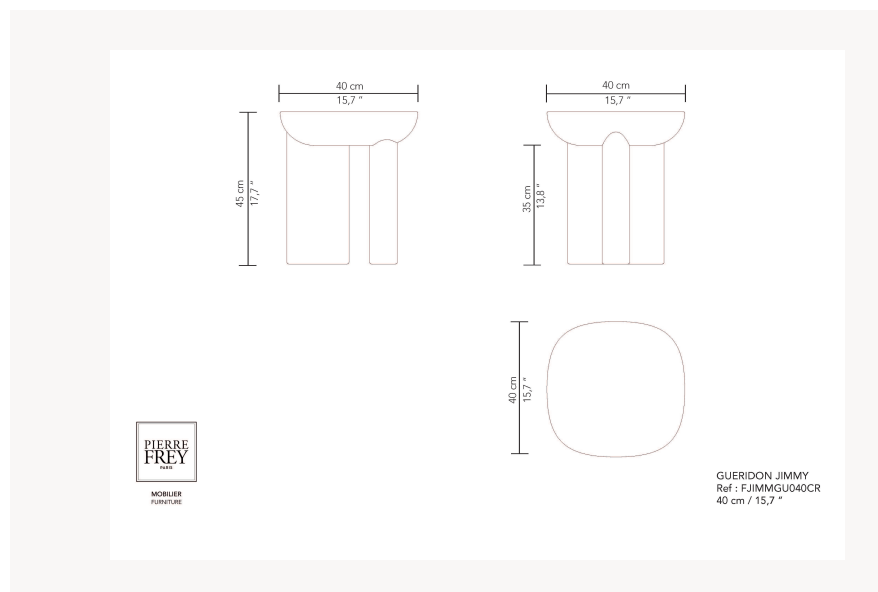

FJIMMGU040CR03 -

Pierre Frey

CATEGORY	Pedestal tables
DESIGNER	Guillaume Delvigne
DIMENSIONS	L 15 x P 15 x H 17 inches
INFORMATION	Ceramic structure or wood panel with veneer/laquered structure. Table top or insert in wood with veneer/laquered or laquered tempered safety glass.
WEIGHT	50,72 Lbs