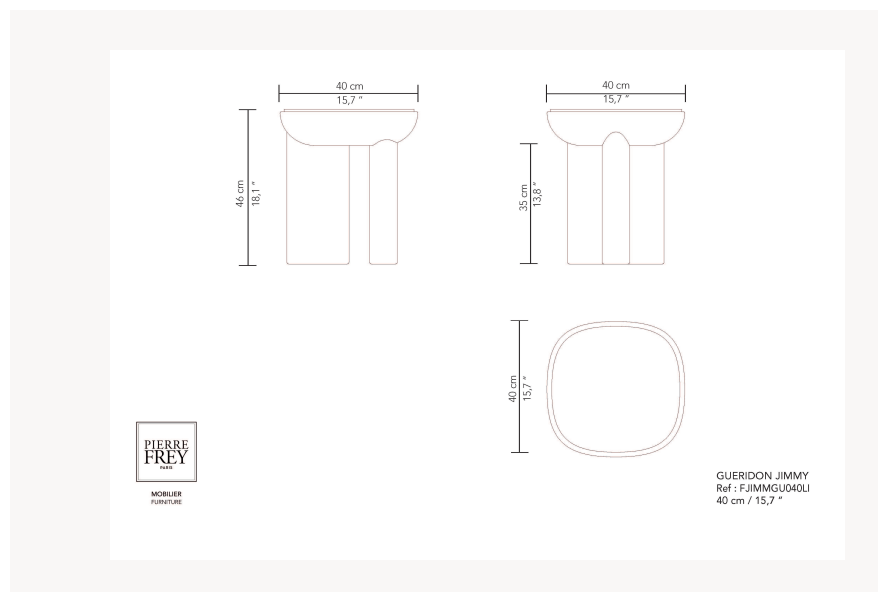

FJIMMGU040LBI1 -

Pierre Frey

CATEGORY	Pedestal tables
DESIGNER	Guillaume Delvigne
DIMENSIONS	L 15 x P 15 x H 18 inches
INFORMATION	Ceramic structure or wood panel with veneer/laquered structure. Table top or insert in wood with veneer/laquered or laquered tempered safety glass.
WEIGHT	35,28 Lbs