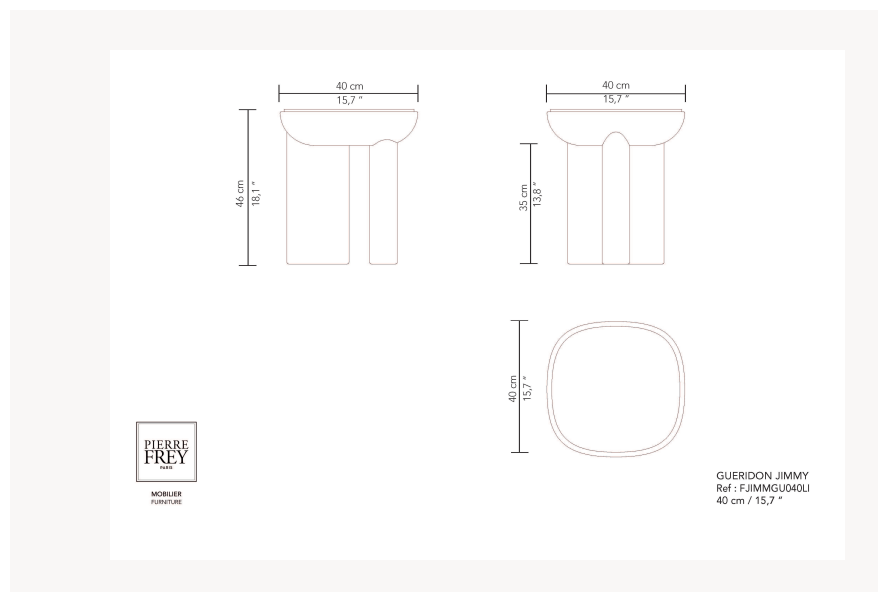

FJIMMGU040LI -

Pierre Frey

CATEGORY	Pedestal tables
DESIGNER	Guillaume Delvigne
DIMENSIONS	L 157 x P 157 x H 177 inches
INFORMATION	Ceramic structure or wood panel with veneer/laquered structure. Table top or insert in wood with veneer/laquered or laquered tempered safety glass.
WEIGHT	33,08 Lbs