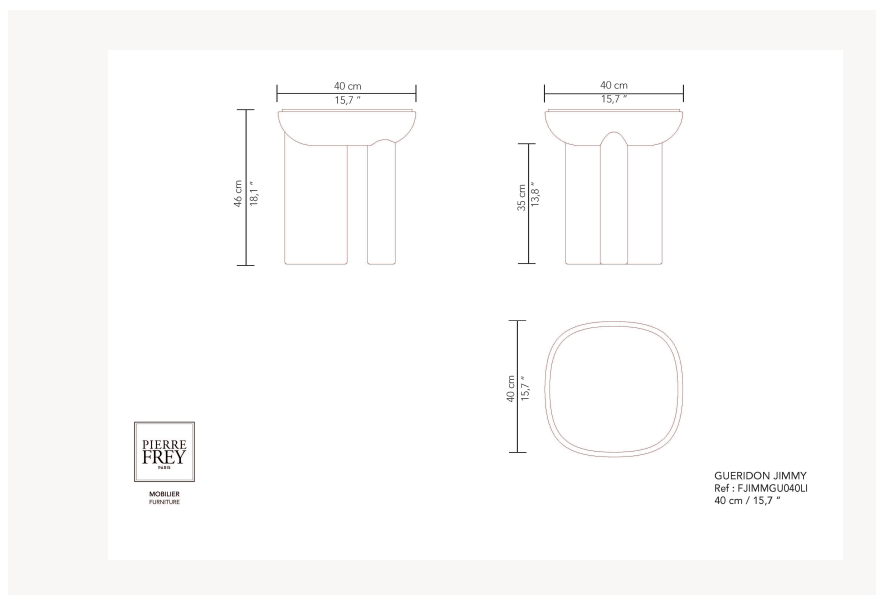

FJIMMGU040LI1 -

Pierre Frey

CATEGORY	Pedestal tables
DESIGNER	Guillaume Delvigne
DIMENSIONS	L 15 x P 15 x H 18 inches
INFORMATION	Ceramic structure or wood panel with veneer/laquered structure. Table top or insert in wood with veneer/laquered or laquered tempered safety glass.
WEIGHT	35,28 Lbs