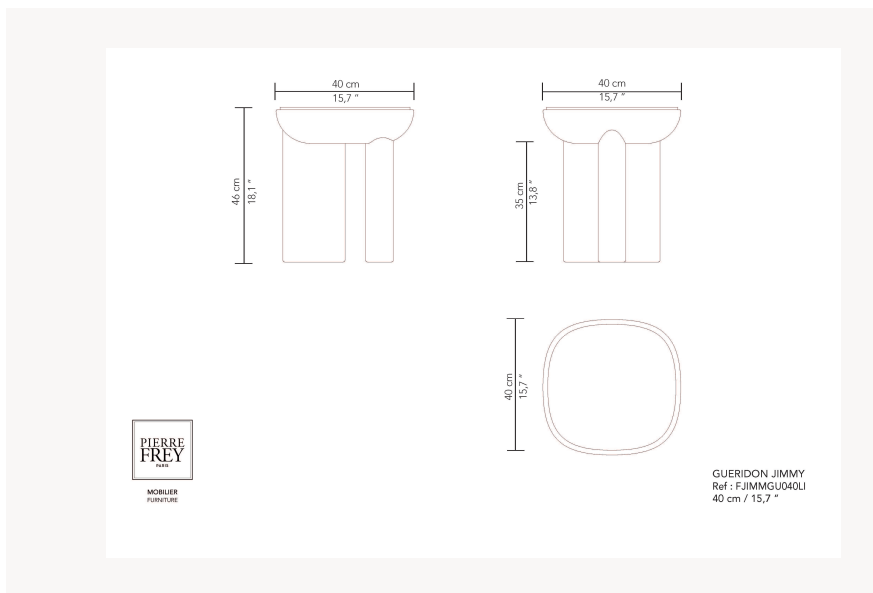

FJIMMGU040LI1 -

Pierre Frey

CATEGORY	Pedestal tables
DESIGNER	Guillaume Delvigne
DIMENSIONS	L 15 x P 15 x H 18 inches
INFORMATION	Ceramic structure or wood panel with veneer/laquered structure. Table top or insert in wood with veneer/laquered or laquered tempered safety glass.
WEIGHT	35,28 Lbs