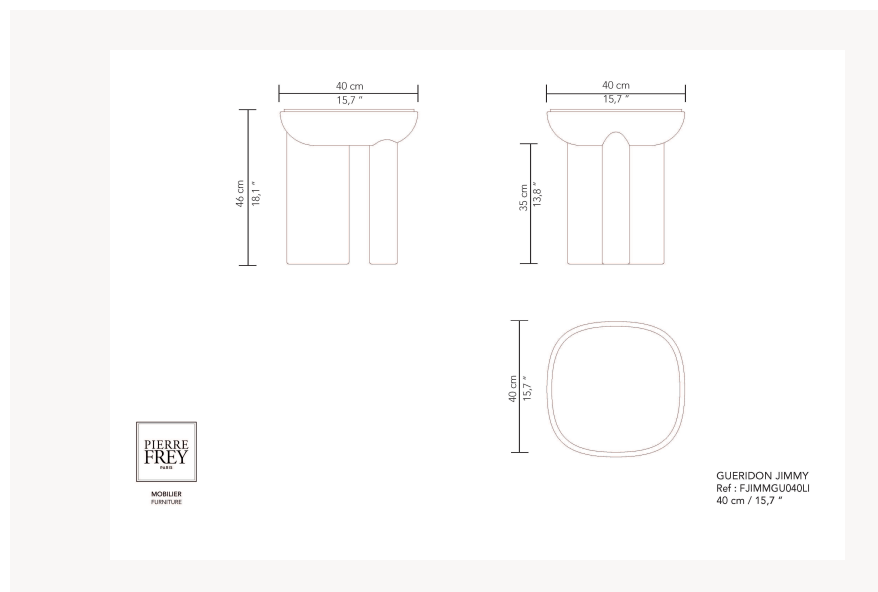

FJIMMGU040LI2 -

Pierre Frey

CATEGORY	Pedestal tables
DESIGNER	Guillaume Delvigne
DIMENSIONS	L 15 x P 15 x H 18 inches
INFORMATION	Ceramic structure or wood panel with veneer/laquered structure. Table top or insert in wood with veneer/laquered or laquered tempered safety glass.
WEIGHT	35,28 Lbs