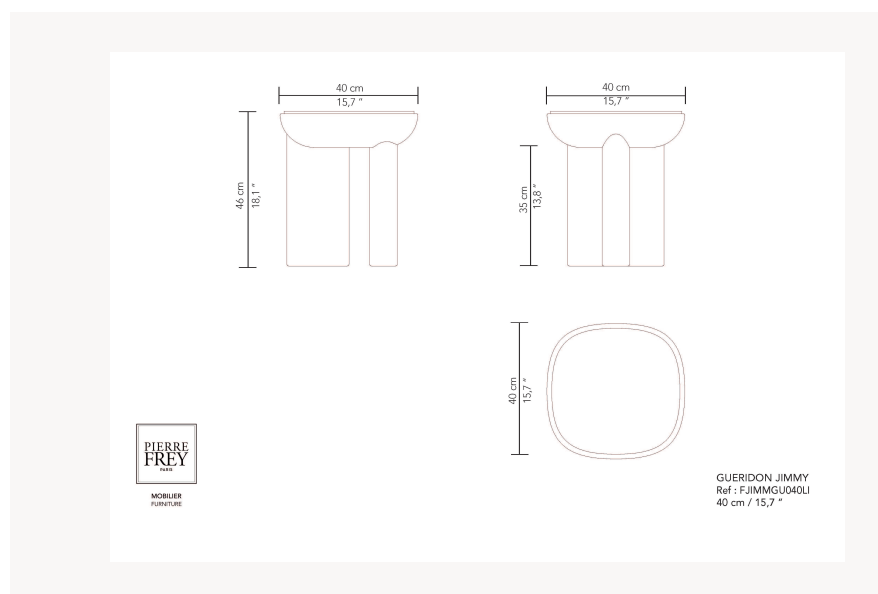

FJIMMGU040LI2 -

Pierre Frey

CATEGORY	Pedestal tables
DESIGNER	Guillaume Delvigne
DIMENSIONS	L 15 x P 15 x H 18 inches
INFORMATION	Ceramic structure or wood panel with veneer/laquered structure. Table top or insert in wood with veneer/laquered or laquered tempered safety glass.
WEIGHT	35,28 Lbs