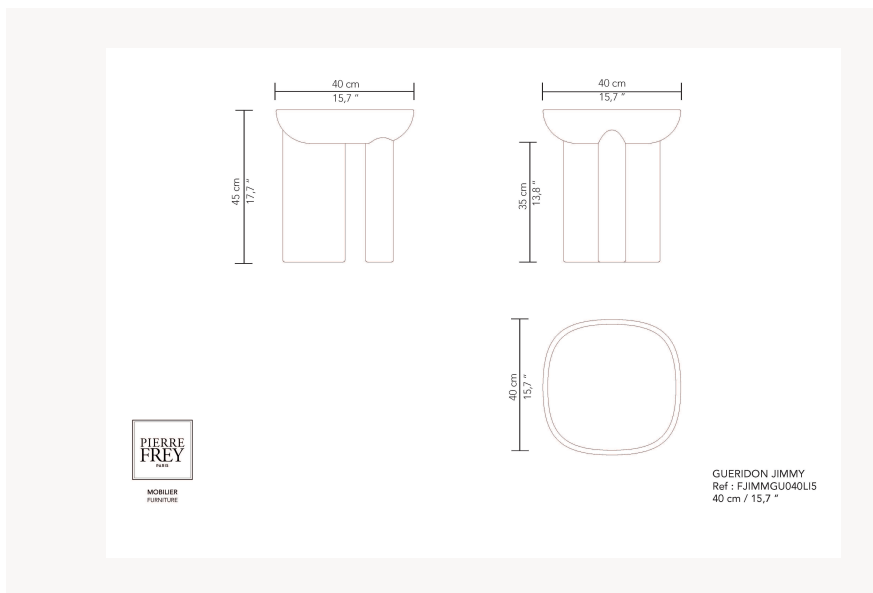

FJIMMGU040LI5 -

Pierre Frey

CATEGORY	Pedestal tables
DESIGNER	Guillaume Delvigne
DIMENSIONS	L 15 x P 15 x H 17 inches
INFORMATION	Ceramic structure or wood panel with veneer/laquered structure. Table top or insert in wood with veneer/laquered or laquered tempered safety glass.
WEIGHT	36,61 Lbs