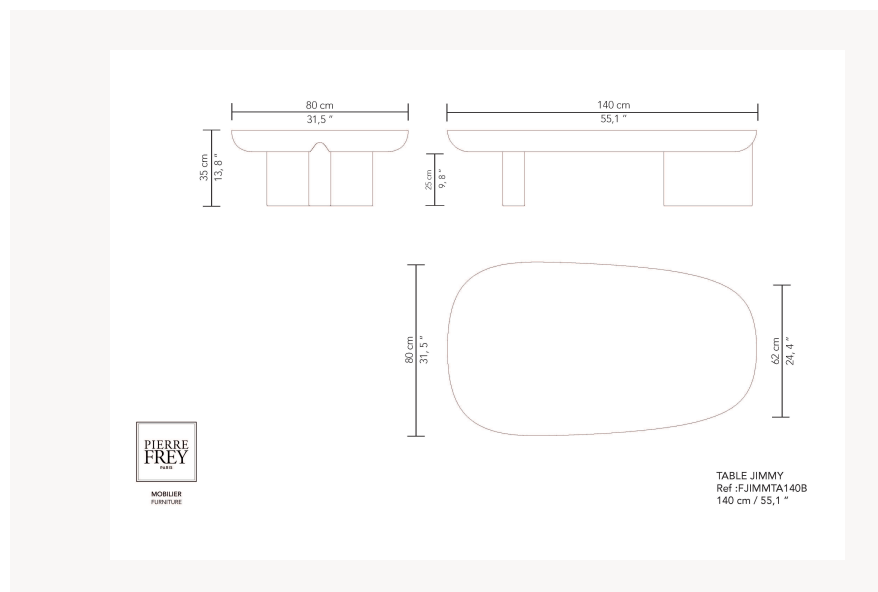

FJIMMTA140B -

Pierre Frey

| | |
|--------------------|---|
| CATEGORY | Tables |
| DESIGNER | Guillaume Delvigne |
| DIMENSIONS | L 55 x P 31 x H 13 inches |
| INFORMATION | Wood panel with veneer/laquered. Table top or insert in wood with veneer/laquered or laquered tempered safety glass. |
| WEIGHT | 127,92 Lbs |