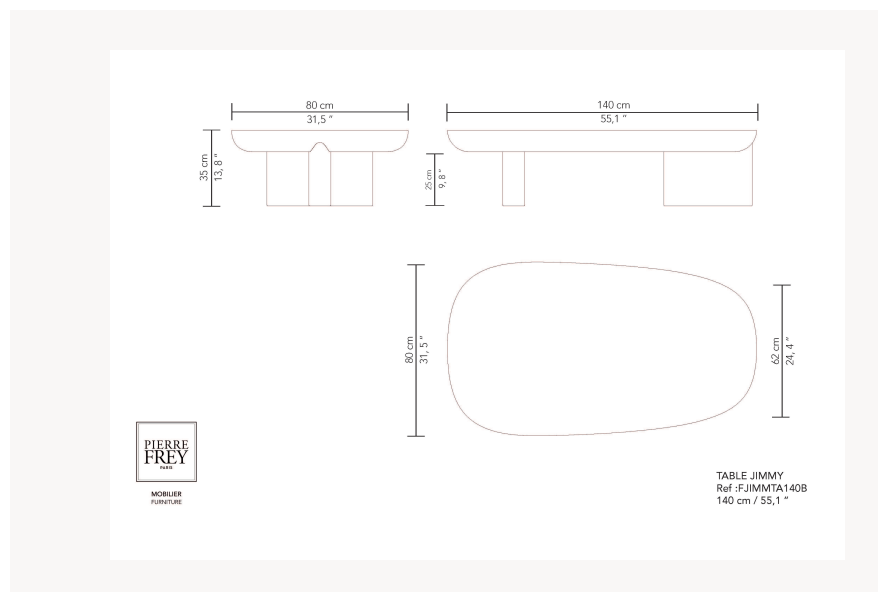

FJIMMTA140B -

Pierre Frey

CATEGORY	Tables
DESIGNER	Guillaume Delvigne
DIMENSIONS	L 55 x P 31 x H 13 inches
INFORMATION	Wood panel with veneer/laquered. Table top or insert in wood with veneer/laquered or laquered tempered safety glass.
WEIGHT	127,92 Lbs