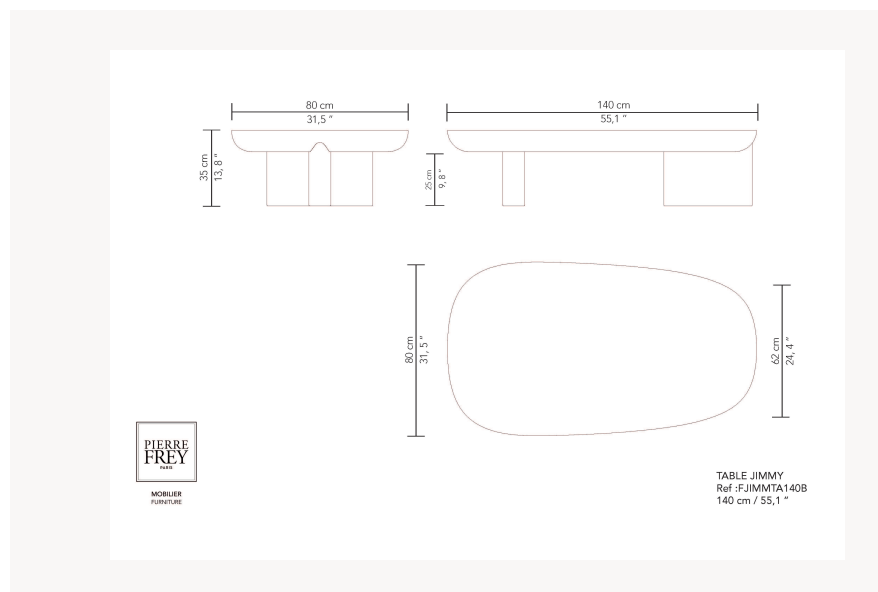

### Pierre Frey

<b>CATEGORY</b>	Tables
<b>DESIGNER</b>	Guillaume Delvigne
<b>DIMENSIONS</b>	L 55 x P 31 x H 13 inches
<b>INFORMATION</b>	Wood panel with veneer/laquered. Table top or insert in wood with veneer/laquered or laquered tempered safety glass.
<b>WEIGHT</b>	127,92 Lbs