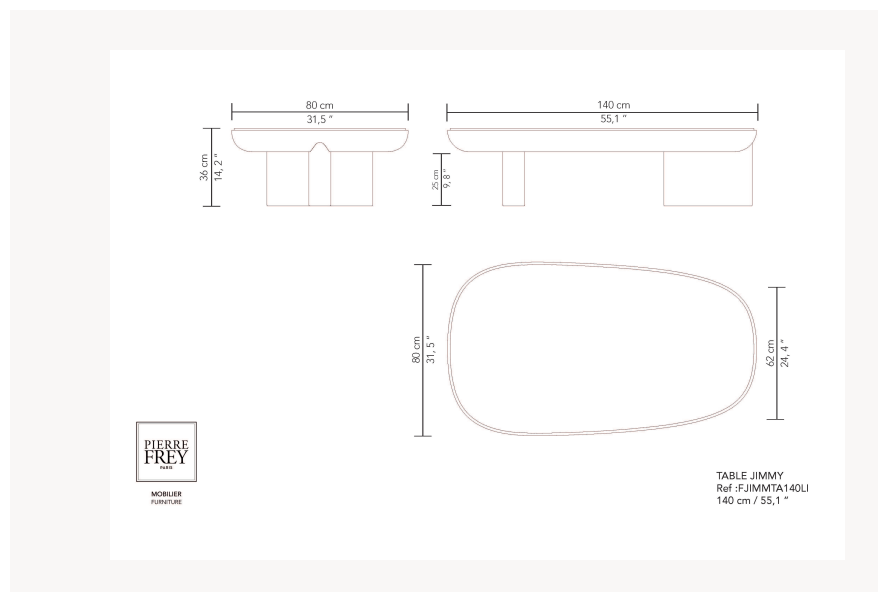

### Pierre Frey

<b>CATEGORY</b>	Tables
<b>DESIGNER</b>	Guillaume Delvigne
<b>DIMENSIONS</b>	L 21 x P 12 x H 5 inches
<b>INFORMATION</b>	Wood panel with veneer/laquered. Table top or insert in wood with veneer/laquered or laquered tempered safety glass.
<b>WEIGHT</b>	-