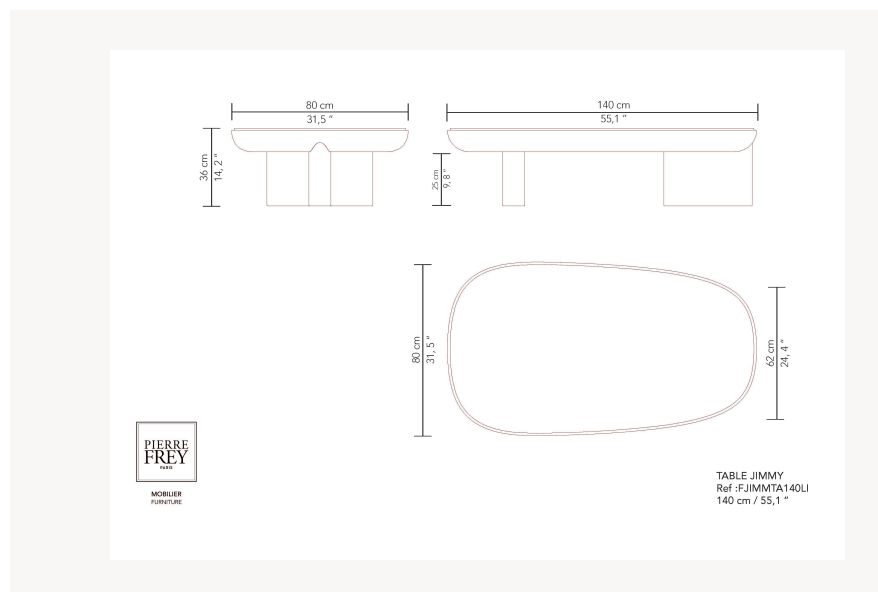

FJIMMTA140LI -

Pierre Frey

CATEGORY	Tables
DESIGNER	Guillaume Delvigne
DIMENSIONS	L 21 x P 12 x H 5 inches
INFORMATION	Wood panel with veneer/laquered. Table top or insert in wood with veneer/laquered or laquered tempered safety glass.
WEIGHT	-