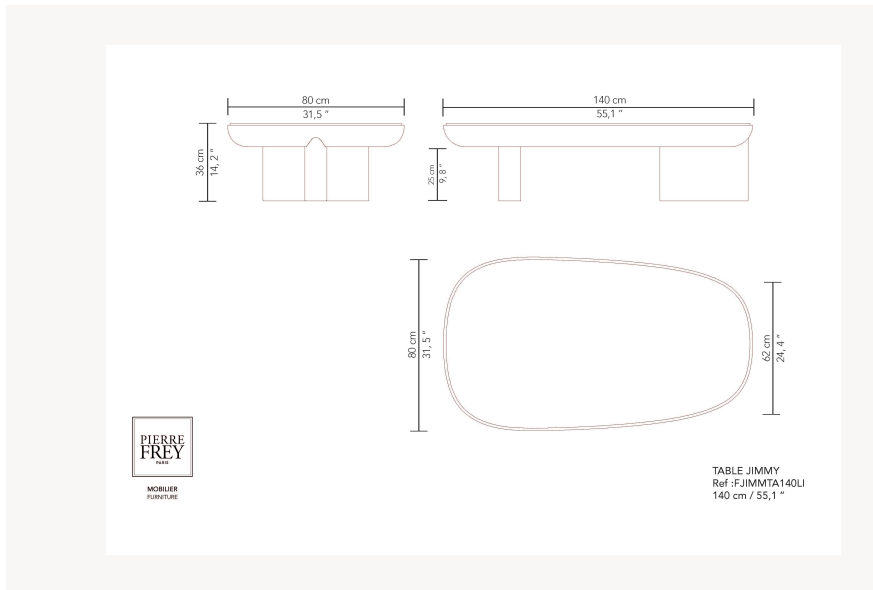

FJIMMTA140LI2 -

Pierre Frey

CATEGORY	Tables
DESIGNER	Guillaume Delvigne
DIMENSIONS	L 55 x P 31 x H 14 inches
INFORMATION	Wood panel with veneer/laquered. Table top or insert in wood with veneer/laquered or laquered tempered safety glass.
WEIGHT	156,59 Lbs