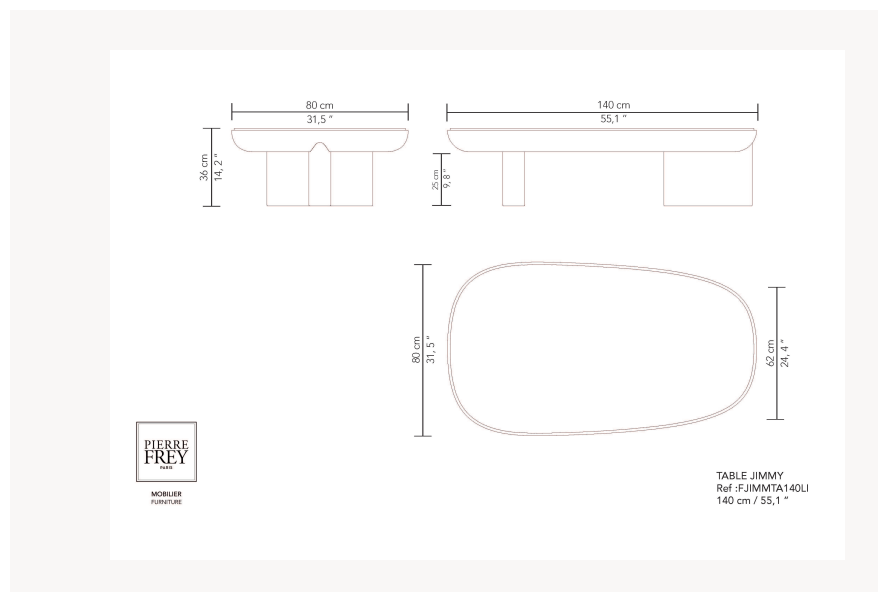

FJIMMTA140LI4 -

Pierre Frey

CATEGORY	Tables
DESIGNER	Guillaume Delvigne
DIMENSIONS	L 55 x P 31 x H 14 inches
INFORMATION	Wood panel with veneer/laquered. Table top or insert in wood with veneer/laquered or laquered tempered safety glass.
WEIGHT	156,59 Lbs