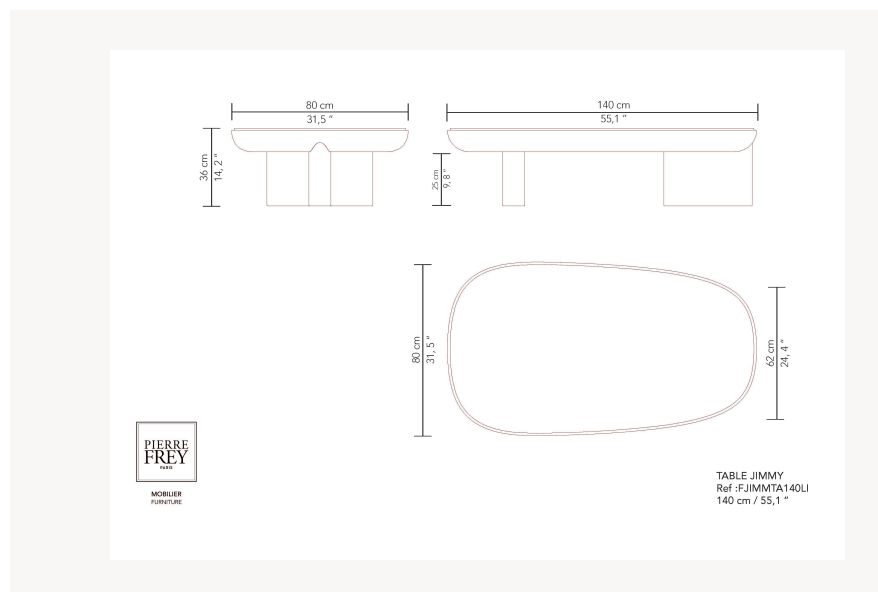

### Pierre Frey

<b>CATEGORY</b>	Tables
<b>DESIGNER</b>	Guillaume Delvigne
<b>DIMENSIONS</b>	L 55 x P 31 x H 14 inches
<b>INFORMATION</b>	Wood panel with veneer/laquered. Table top or insert in wood with veneer/laquered or laquered tempered safety glass.
<b>WEIGHT</b>	156,59 Lbs