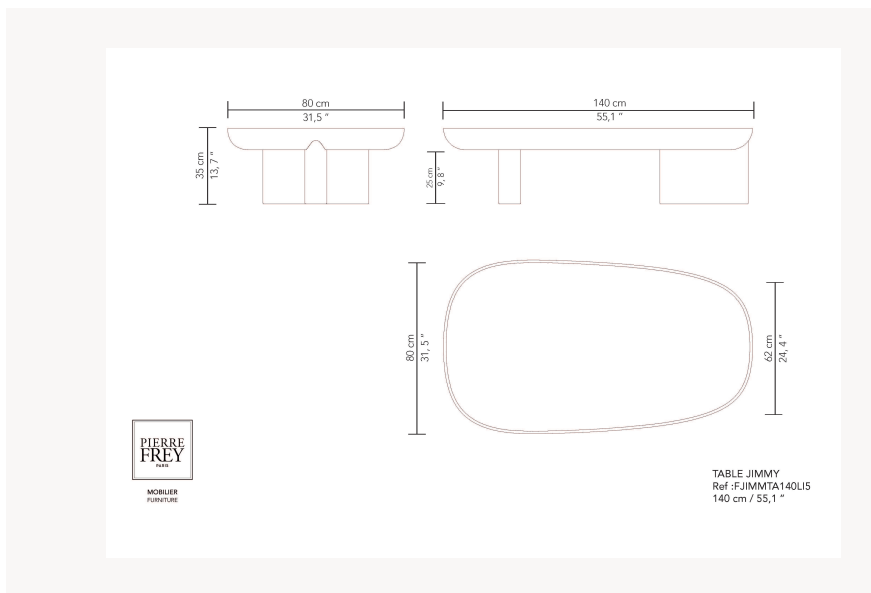

FJIMMTA140LI5 -

Pierre Frey

CATEGORY	Tables
DESIGNER	Guillaume Delvigne
DIMENSIONS	L 55 x P 31 x H 13 inches
INFORMATION	Wood panel with veneer/laquered. Table top or insert in wood with veneer/laquered or laquered tempered safety glass.
WEIGHT	191,88 Lbs