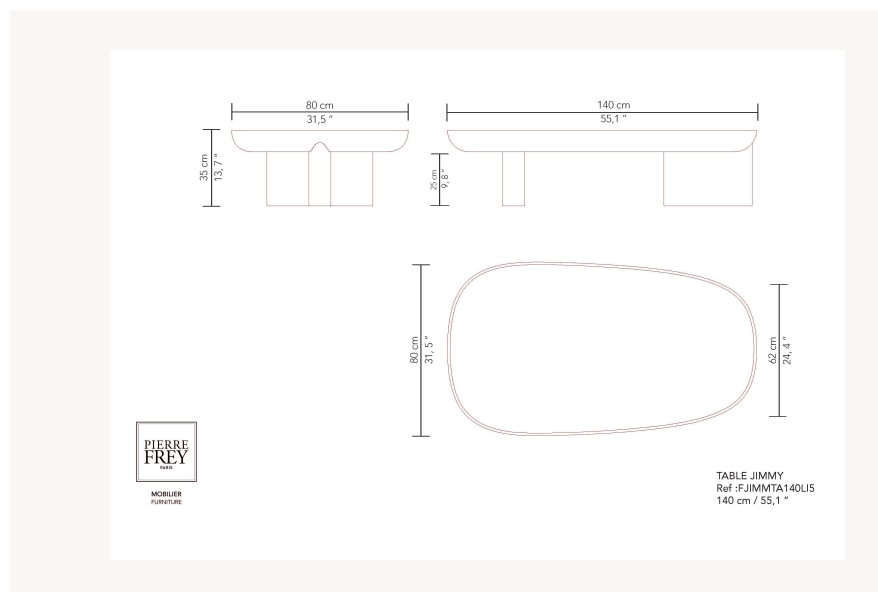

### Pierre Frey

<b>CATEGORY</b>	Tables
<b>DESIGNER</b>	Guillaume Delvigne
<b>DIMENSIONS</b>	L 55 x P 31 x H 13 inches
<b>INFORMATION</b>	Wood panel with veneer/laquered. Table top or insert in wood with veneer/laquered or laquered tempered safety glass.
<b>WEIGHT</b>	191,88 Lbs