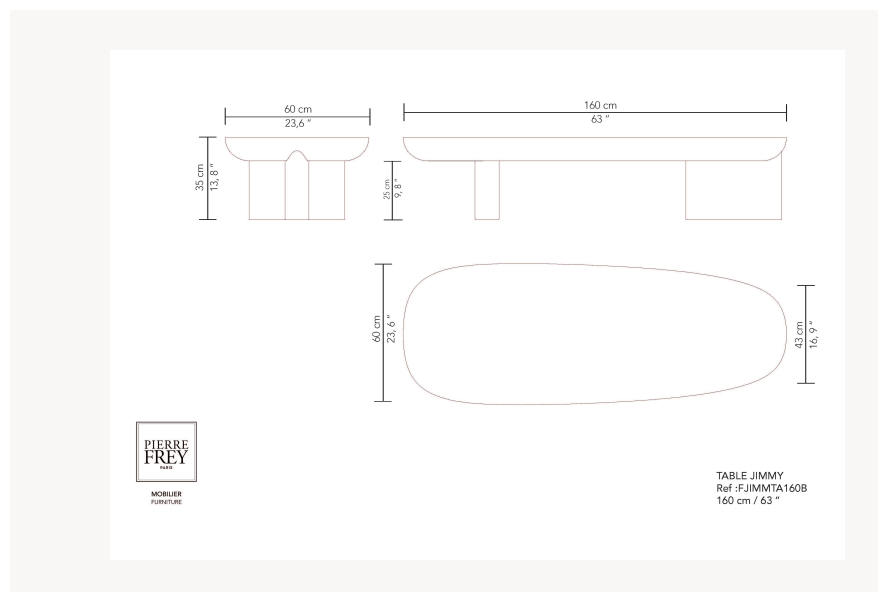

FJIMMTA160B -

Pierre Frey

CATEGORY	Tables
DESIGNER	Guillaume Delvigne
DIMENSIONS	L 62 x P 23 x H 13 inches
INFORMATION	Wood panel with veneer/laquered. Table top or insert in wood with veneer/laquered or laquered tempered safety glass.
WEIGHT	113,36 Lbs