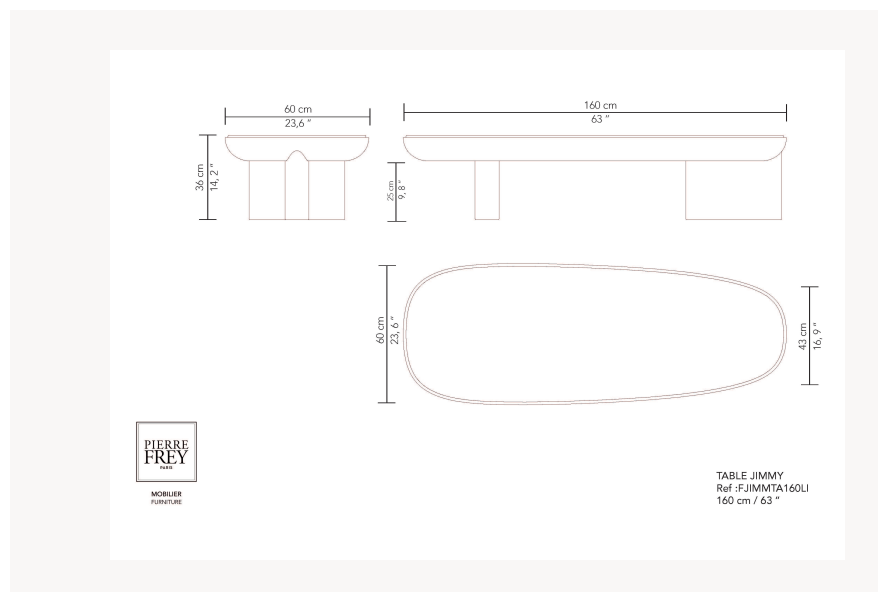

FJIMMTA160LI -

Pierre Frey

CATEGORY	Tables
DESIGNER	Guillaume Delvigne
DIMENSIONS	L 24 x P 9 x H 5 inches
INFORMATION	Wood panel with veneer/laquered. Table top or insert in wood with veneer/laquered or laquered tempered safety glass.
WEIGHT	-