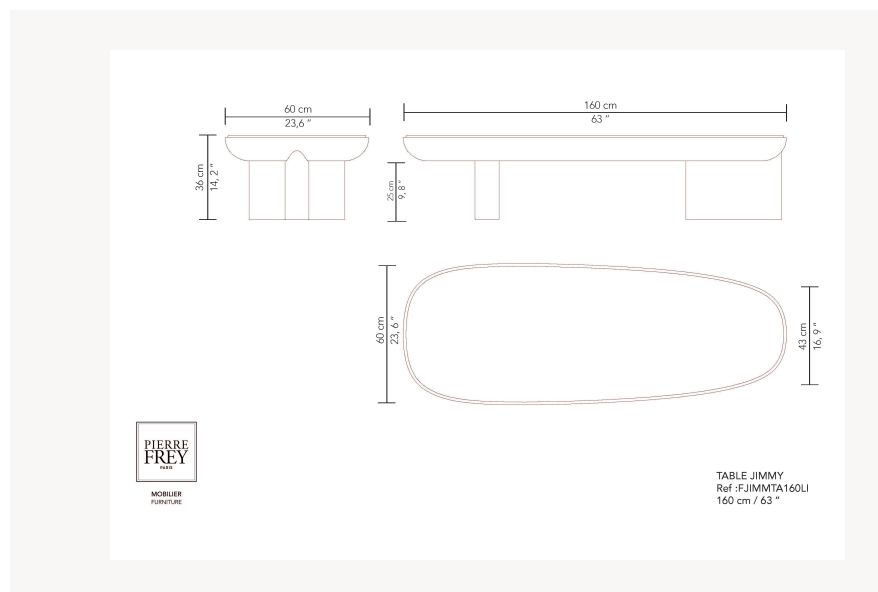

FJIMMTA160LI3 -

Pierre Frey

CATEGORY	Tables
DESIGNER	Guillaume Delvigne
DIMENSIONS	L 62 x P 23 x H 14 inches
INFORMATION	Wood panel with veneer/laquered. Table top or insert in wood with veneer/laquered or laquered tempered safety glass.
WEIGHT	132,33 Lbs