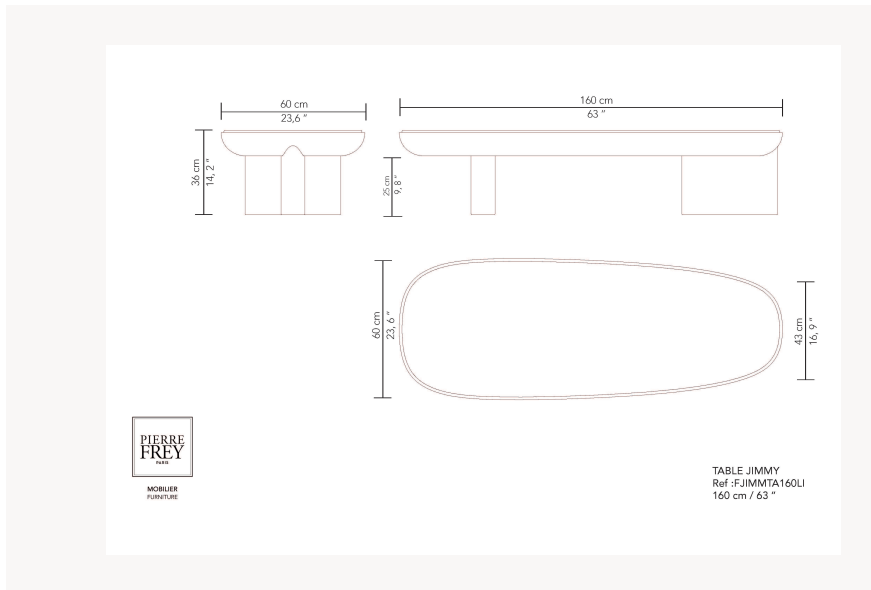

FJIMMTA160LI3 -

Pierre Frey

CATEGORY	Tables
DESIGNER	Guillaume Delvigne
DIMENSIONS	L 62 x P 23 x H 14 inches
INFORMATION	Wood panel with veneer/laquered. Table top or insert in wood with veneer/laquered or laquered tempered safety glass.
WEIGHT	132,33 Lbs