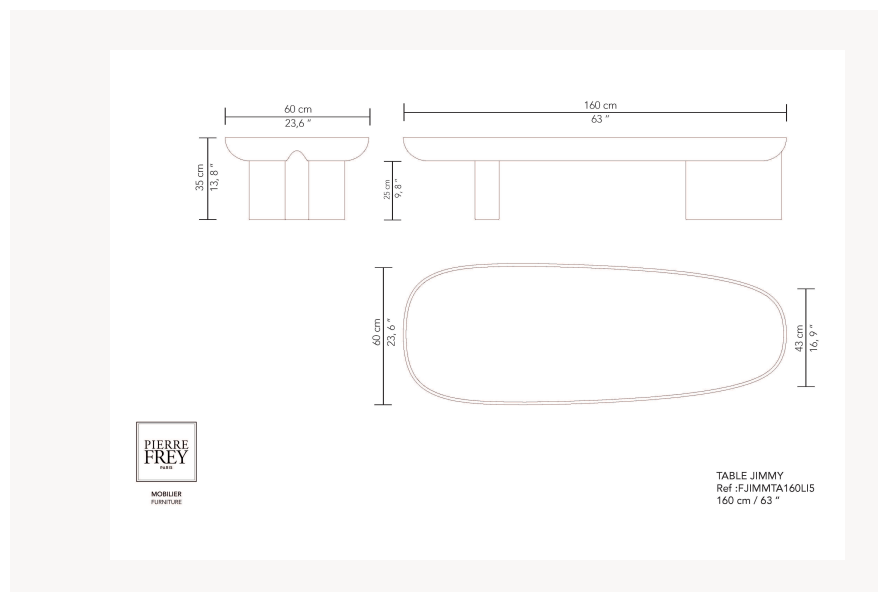

### Pierre Frey

<b>CATEGORY</b>	Tables
<b>DESIGNER</b>	Guillaume Delvigne
<b>DIMENSIONS</b>	L 62 x P 23 x H 13 inches
<b>INFORMATION</b>	Wood panel with veneer/laquered. Table top or insert in wood with veneer/laquered or laquered tempered safety glass.
<b>WEIGHT</b>	135,86 Lbs