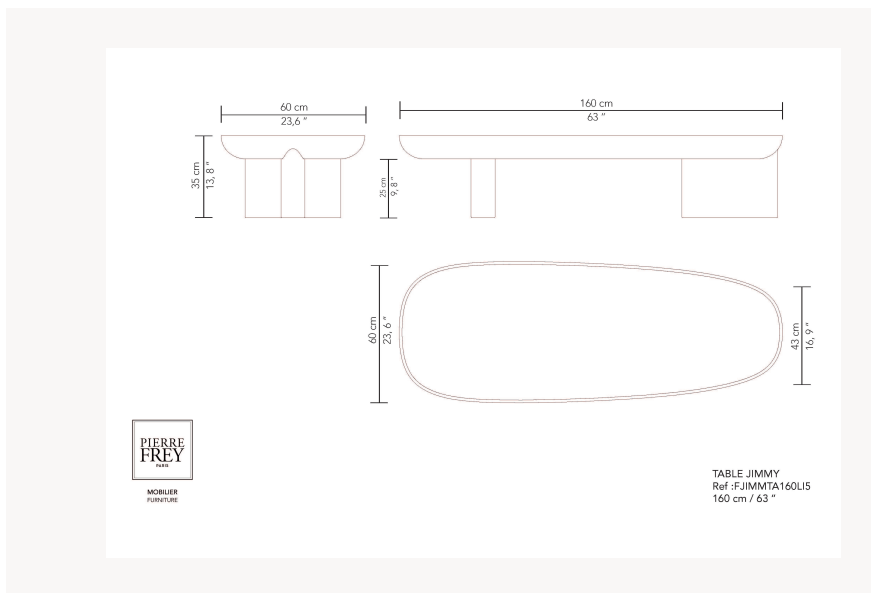

### Pierre Frey

<b>CATEGORY</b>	Tables
<b>DESIGNER</b>	Guillaume Delvigne
<b>DIMENSIONS</b>	L 62 x P 23 x H 13 inches
<b>INFORMATION</b>	Wood panel with veneer/laquered. Table top or insert in wood with veneer/laquered or laquered tempered safety glass.
<b>WEIGHT</b>	135,86 Lbs