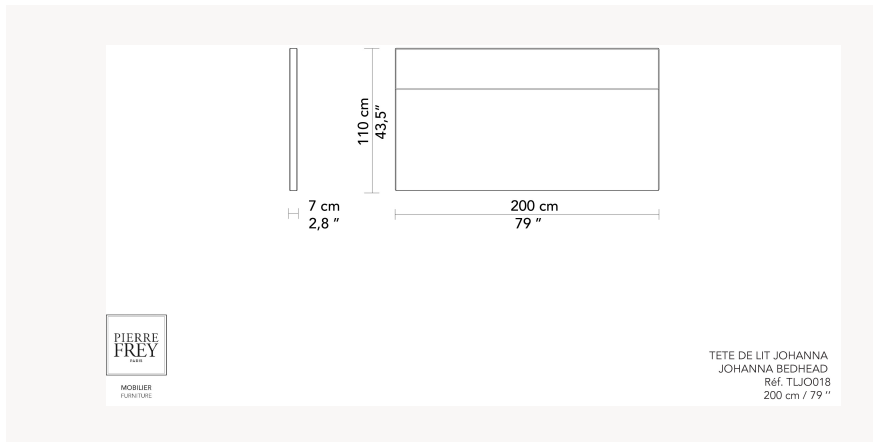

FJOHATL200M JOHANNA

FJOHATL200M -

Pierre Frey

CATEGORY	Headboards
DESIGNER	Sandrine Chollet
DIMENSIONS	L 78 x P 2 x H 43 inches
FRAME	Wooden panel
COMFORT	Structure : wrapped in poylester wadding - HR foam 40 kg/m3
FINISHES	Upholstery Finishes : Piping - Simple seams
WEIGHT	77,19 Lbs
FABRIC QTY	3,80 yds
AVAILABLE OPTIONS	To fix to the wall To fix to the bed base

5 Colors

FJOHATL

FJOHATL180M

FJOHATL180S

FJOHATL200M

FJOHATL200S