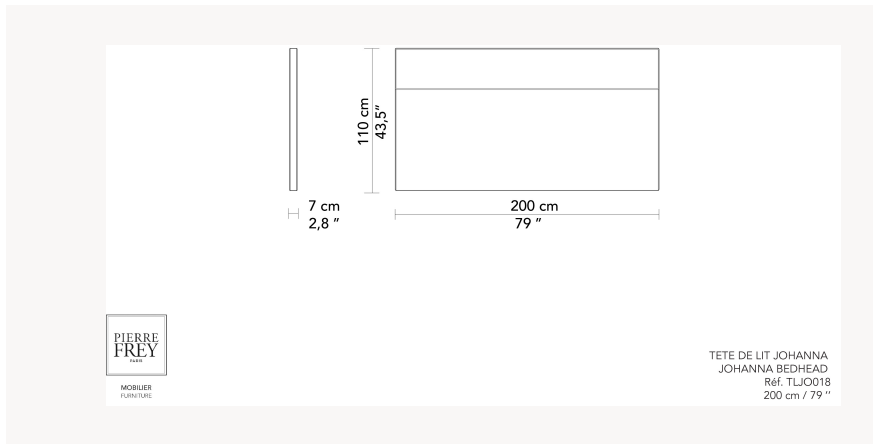

## Pierre Frey

<b>CATEGORY</b>	Headboards
<b>DESIGNER</b>	Sandrine Chollet
<b>DIMENSIONS</b>	L 78 x P 2 x H 43 inches
<b>FRAME</b>	Wooden panel
<b>COMFORT</b>	Structure : wrapped in poylester wadding - HR foam 40 kg/m <sup>3</sup>
<b>FINISHES</b>	Upholstery Finishes : Piping - Simple seams
<b>WEIGHT</b>	77,19 Lbs
<b>FABRIC QTY</b>	3,80 yds
<b>AVAILABLE OPTIONS</b>	To fix to the wall To fix to the bed base