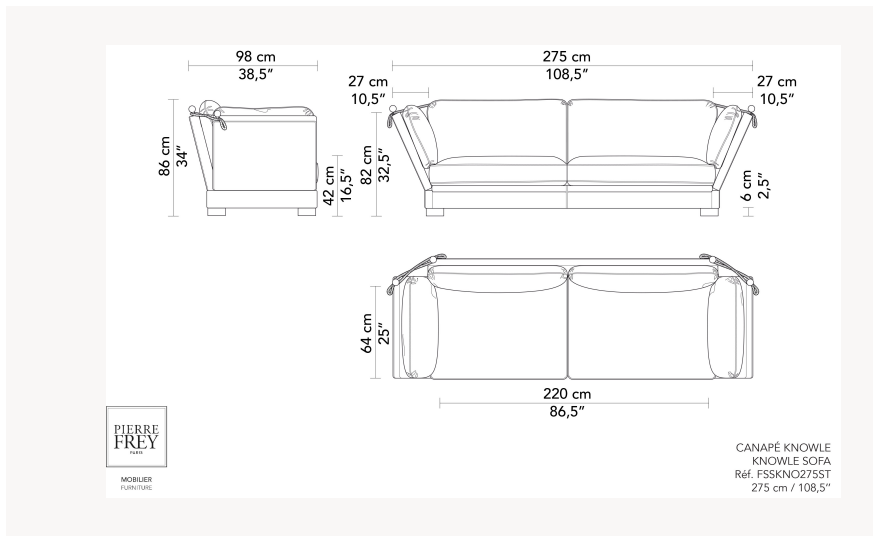

## Pierre Frey

<b>CATEGORY</b>	Sofas
<b>DESIGNER</b>	Schwartz
<b>DIMENSIONS</b>	L 108 x P 38 x H 33 inches
<b>FRAME</b>	Solid beech - Solid poplar Construction : Traditional assembly with mortise and tenon joints
<b>COMFORT</b>	Suspension : Springs Seat : wrapped in poylester wadding - HR foam 30 kg/m3 - Feathers Cushion(s) : Goose feathers and down
<b>FINISHES</b>	Frame Finishes : Stained beech, water-based varnish Upholstery Finishes : Piping - Simple seams - Stretched fabric
<b>LEG FINISHES</b>	Visible wood
<b>INFORMATION</b>	Cushions with removable covers and reversible
<b>WEIGHT</b>	286,72 Lbs
<b>FABRIC QTY</b>	25,00 yds