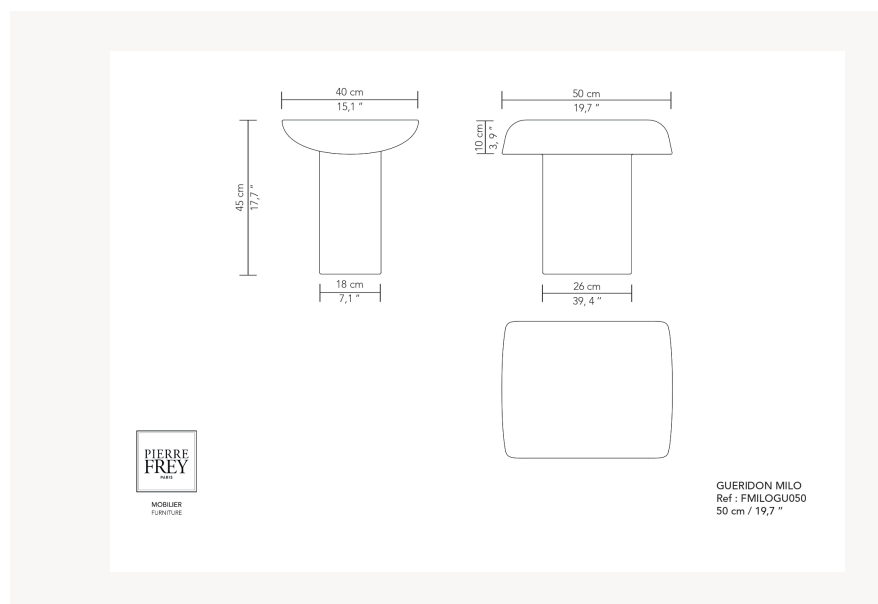

FMILOGU050B MILO

The MILO line, designed by Guillaume Delvigne, consists of coffee tables and a pedestal table, available in oak and lacquer. The tabletops of these pieces appear to float above their central base, creating a sense of perfect balance while enhancing the objects they display. With generous thickness, they feature subtly curved ends that gracefully glide towards the floor, reminiscent of water flow. This gentle and fluid curvature gives the line an organic and architectural look, adding both a feeling of delicate movement and distinctive visual character through the interplay of light on the material. Crafted with respect for traditional woodworking and lacquering craftsmanship, this line highlights the beauty, the richness of the materials and seamlessly complements any decor.

FMILOGU050B -

Pierre Frey

CATEGORY	Pedestal tables
DESIGNER	Guillaume Delvigne
DIMENSIONS	L 19 x P 15 x H 17 inches
FRAME	Wooden panel - Wood Construction : Traditional assembly
FINISHES	Frame Finishes : Stained oak, water-based varnish - Brushed oak, stained with water-based varnish - Varnish oak - Oiled oak - Lacquered MDF panels
LEG FINISHES	Visible wood
WEIGHT	44,11 Lbs