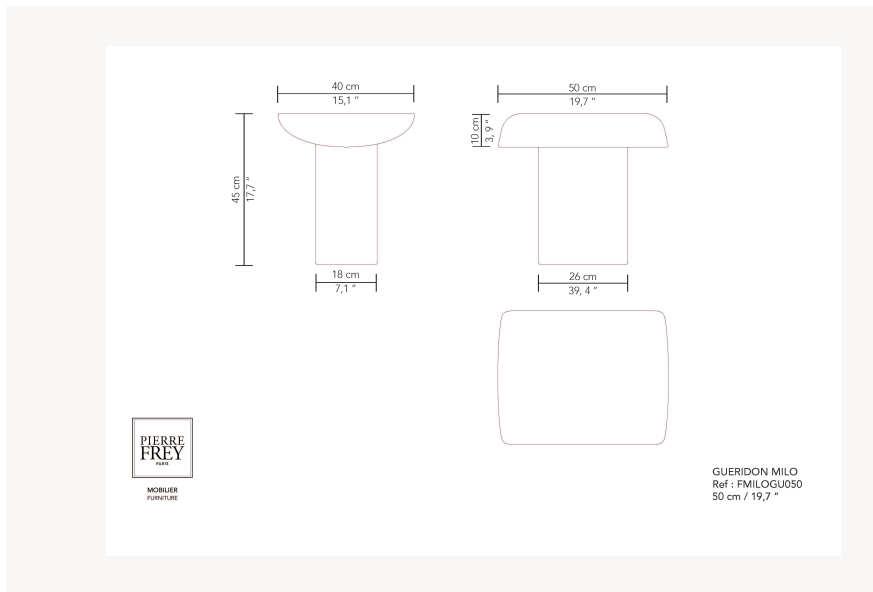

## FMILOGU050B MILO

The MILO line, designed by Guillaume Delvigne, consists of coffee tables and a pedestal table, available in oak and lacquer. The tabletops of these pieces appear to float above their central base, creating a sense of perfect balance while enhancing the objects they display. With generous thickness, they feature subtly curved ends that gracefully glide towards the floor, reminiscent of water flow. This gentle and fluid curvature gives the line an organic and architectural look, adding both a feeling of delicate movement and distinctive visual character through the interplay of light on the material. Crafted with respect for traditional woodworking and lacquering craftsmanship, this line highlights the beauty, the richness of the materials and seamlessly complements any decor.

### Pierre Frey

<b>CATEGORY</b>	Pedestal tables
<b>DESIGNER</b>	Guillaume Delvigne
<b>DIMENSIONS</b>	L 19 x P 15 x H 17 inches
<b>FRAME</b>	Wooden panel - Wood Construction : Traditional assembly
<b>FINISHES</b>	Frame Finishes : Stained oak, water-based varnish - Brushed oak, stained with water-based varnish - Varnish oak - Oiled oak - Lacquered MDF panels
<b>LEG FINISHES</b>	Visible wood
<b>WEIGHT</b>	44,11 Lbs
<b>FABRIC QTY</b>	0,00 yds