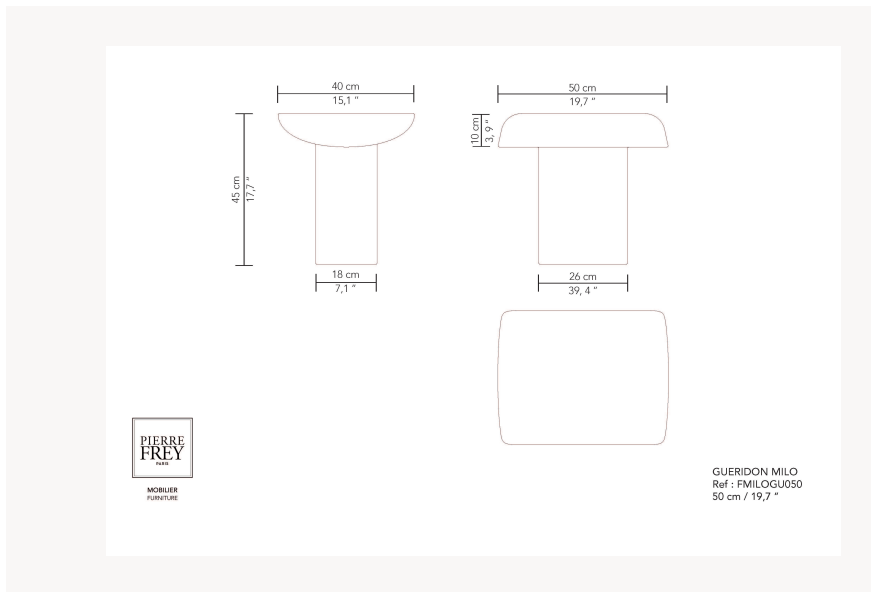

FMILOGU050L MILO

The MILO line, designed by Guillaume Delvigne, consists of coffee tables and a pedestal table, available in oak and lacquer. The tabletops of these pieces appear to float above their central base, creating a sense of perfect balance while enhancing the objects they display. With generous thickness, they feature subtly curved ends that gracefully glide towards the floor, reminiscent of water flow. This gentle and fluid curvature gives the line an organic and architectural look, adding both a feeling of delicate movement and distinctive visual character through the interplay of light on the material. Crafted with respect for traditional woodworking and lacquering craftsmanship, this line highlights the beauty, the richness of the materials and seamlessly complements any decor.

FMILOGU050L -

Pierre Frey

CATEGORY	Pedestal tables
DESIGNER	Guillaume Delvigne
DIMENSIONS	L 19 x P 15 x H 17 inches
FRAME	Wooden panel - Wood Construction : Traditional assembly
FINISHES	Frame Finishes : Stained oak, water-based varnish - Brushed oak, stained with water-based varnish - Varnish oak - Oiled oak - Lacquered MDF panels
LEG FINISHES	Visible wood
WEIGHT	44,11 Lbs
FABRIC QTY	0,00 yds