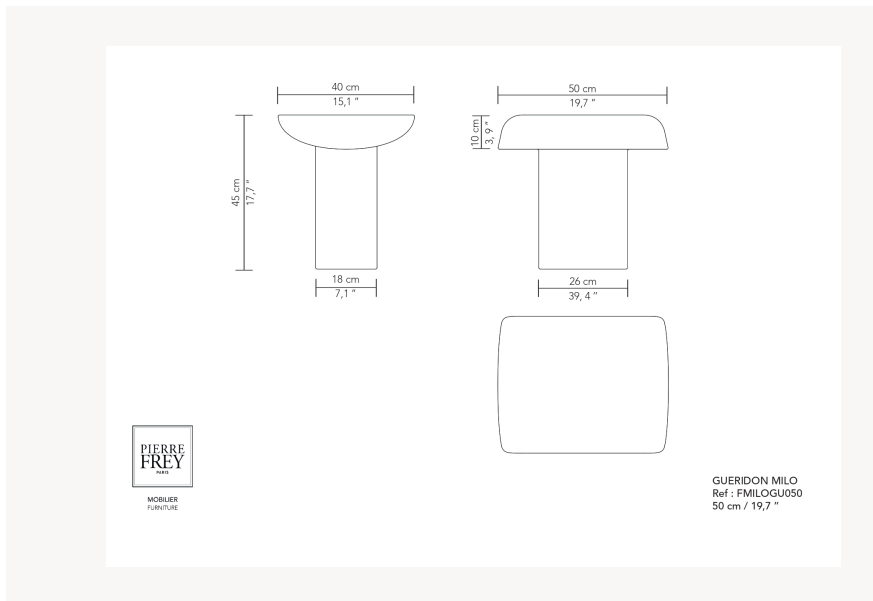

## FMILOGU050L MILO

The MILO line, designed by Guillaume Delvigne, consists of coffee tables and a pedestal table, available in oak and lacquer. The tabletops of these pieces appear to float above their central base, creating a sense of perfect balance while enhancing the objects they display. With generous thickness, they feature subtly curved ends that gracefully glide towards the floor, reminiscent of water flow. This gentle and fluid curvature gives the line an organic and architectural look, adding both a feeling of delicate movement and distinctive visual character through the interplay of light on the material. Crafted with respect for traditional woodworking and lacquering craftsmanship, this line highlights the beauty, the richness of the materials and seamlessly complements any decor.

### Pierre Frey

<b>CATEGORY</b>	Pedestal tables
<b>DESIGNER</b>	Guillaume Delvigne
<b>DIMENSIONS</b>	L 19 x P 15 x H 17 inches
<b>FRAME</b>	Wooden panel - Wood Construction : Traditional assembly
<b>FINISHES</b>	Frame Finishes : Stained oak, water-based varnish - Brushed oak, stained with water-based varnish - Varnish oak - Oiled oak - Lacquered MDF panels
<b>LEG FINISHES</b>	Visible wood
<b>WEIGHT</b>	44,11 Lbs