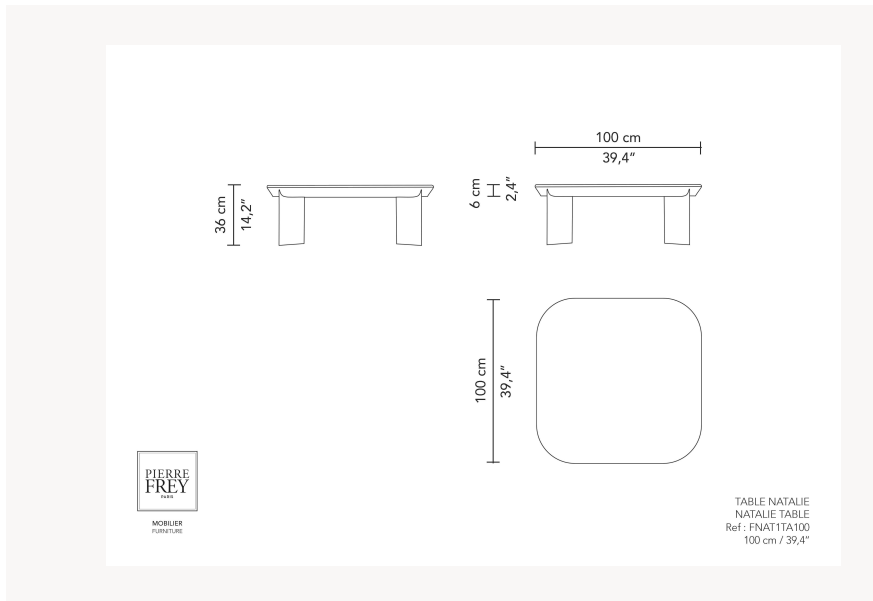

FNAT1TA100 NATALIE

FNAT1TA100 -

Pierre Frey

CATEGORY	Tables
DESIGNER	Zanellato/Bortotto
DIMENSIONS	L 39 x P 39 x H 14 inches
FRAME	Wooden panel - Solid oak Construction : Traditional assembly
FINISHES	Frame Finishes : Stained oak, water-based varnish
INFORMATION	Marble top
WEIGHT	-
FABRIC QTY	0,00 yds