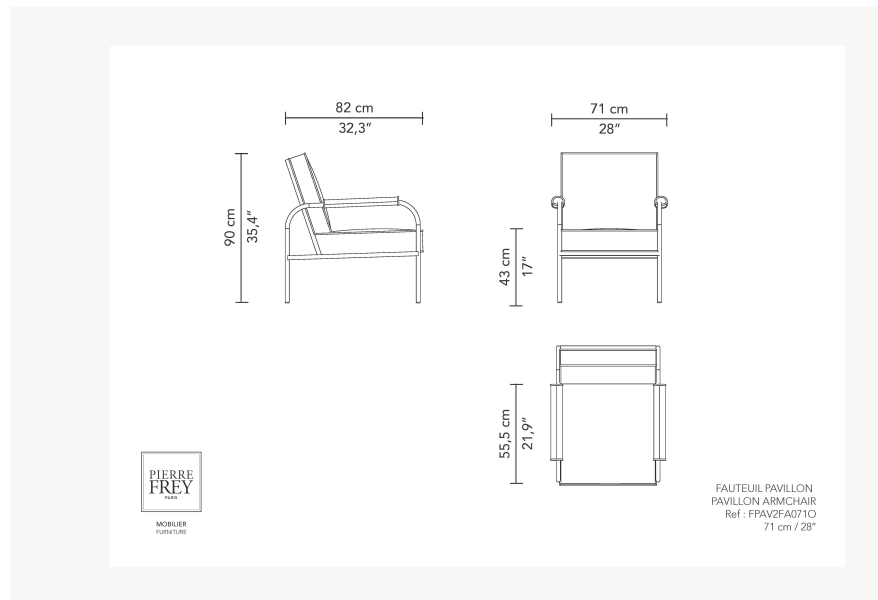

FPAV2FA0710 PAVILLON

FPAV2FA0710 -

Pierre Frey

CATEGORY	-
DESIGNER	Georges Djo Bourgeois
DIMENSIONS	L 27 x P 32 x H 35 inches
SPECIFICITIES	Outdoor Fully removable
WEIGHT	0,00 Lbs
FABRIC QTY	3,80 yds

2 Colors