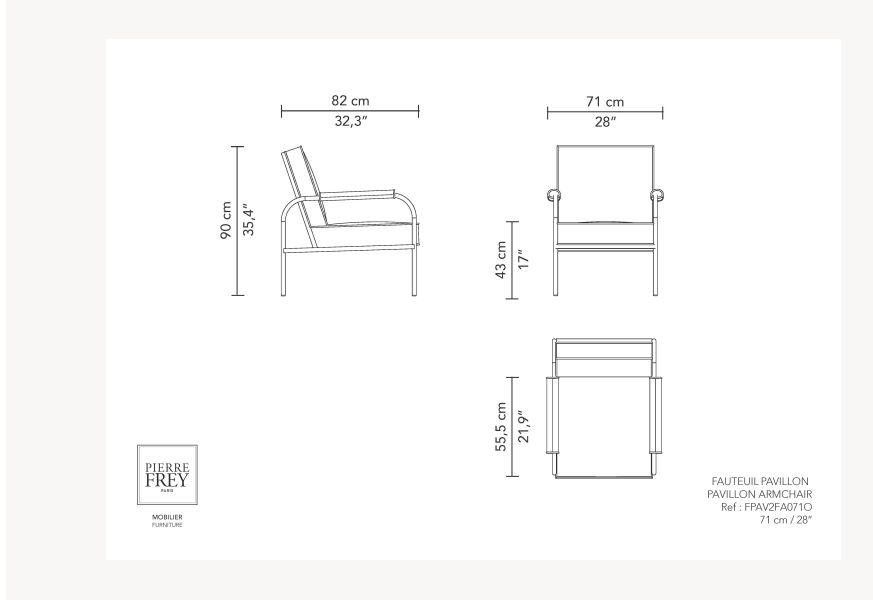

FPAV2FA0710 PAVILLON

FPAV2FA0710 -

Pierre Frey

CATEGORY	-
DESIGNER	Georges Djo Bourgeois
DIMENSIONS	L 27 x P 32 x H 35 inches
SPECIFICITIES	Outdoor Fully removable
WEIGHT	0,00 Lbs
FABRIC QTY	3,80 yds

2 Colors