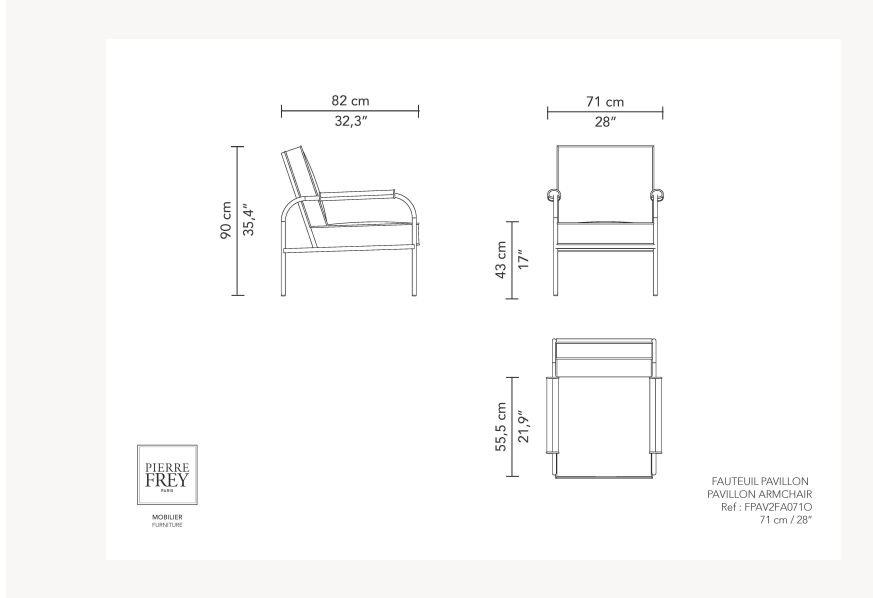

FPAV2FA0710 PAVILLON

FPAV2FA0710 -

Pierre Frey

CATEGORY	-
DESIGNER	Georges Djo Bourgeois
DIMENSIONS	L 27 x P 32 x H 35 inches
SPECIFICITIES	Outdoor Fully removable
WEIGHT	0,00 Lbs
FABRIC QTY	3,80 yds

2 Colors