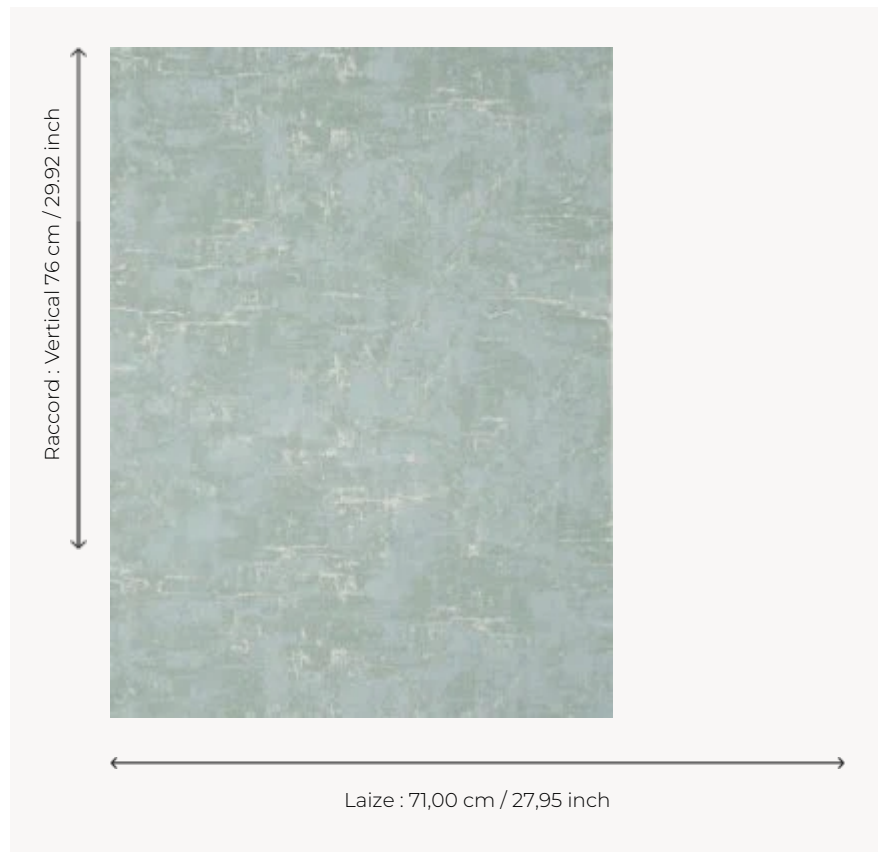

# BP202003 WALLPAPER PEINTURE

Semi-plain, painted cloth effect.

## BP202003 - Aqua

## Braquenié

<b>TYPE</b>	Small width printed wallpapers
<b>SALES UNIT</b>	Available per roll of 4,57 mts
<b>BACKING</b>	PAPER
<b>COMPOSITION</b>	-
<b>WIDTH</b>	71 cm / 27,95 inch
<b>REPEAT</b>	V: 76 cm - 29,92 inch Half drop repeat
<b>WEIGHT</b>	168 gr / m <sup>2</sup>
<b>CARE</b>	
<b>TRIMMING</b>	Not trimmed
<b>HANGING/REMOVING</b>	Paste the paper Wet removable
<b>CERTIFICATIONS</b>	EUROCLASS B-s1,d0 ASTM E84 Class A
<b>NOTES</b>	Hand screen printed
<b>INFORMATION</b>	Soaking time before hanging: maximum 2 minutes. Use the trim & join marks during installation. Double-cut installation.