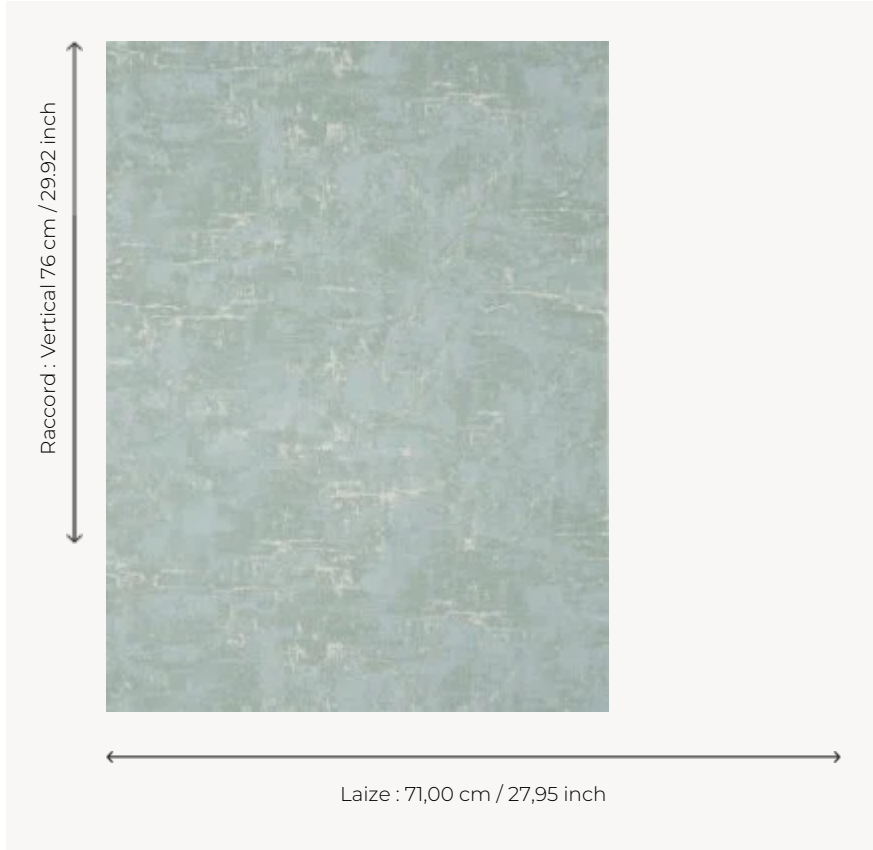

BP202003 WALLPAPER PEINTURE

Semi-plain, painted cloth effect.

BP202003 - Aqua

Braquenié

TYPE	Small width printed wallpapers
SALES UNIT	Available per roll of 4,57 mts
BACKING	PAPER
COMPOSITION	-
WIDTH	71 cm / 27,95 inch
REPEAT	V: 76 cm - 29,92 inch Half drop repeat
WEIGHT	168 gr / m ²
CARE	
TRIMMING	Not trimmed
HANGING/REMOVING	Paste the paper Wet removable
CERTIFICATIONS	EUROCLASS B-s1,d0 ASTM E84 Class A
NOTES	Hand screen printed
INFORMATION	Soaking time before hanging: maximum 2 minutes. Use the trim & join marks during installation. Double-cut installation.

3 Colors

BP202001
Cream

BP202002
Nutmeg

BP202003
Aqua