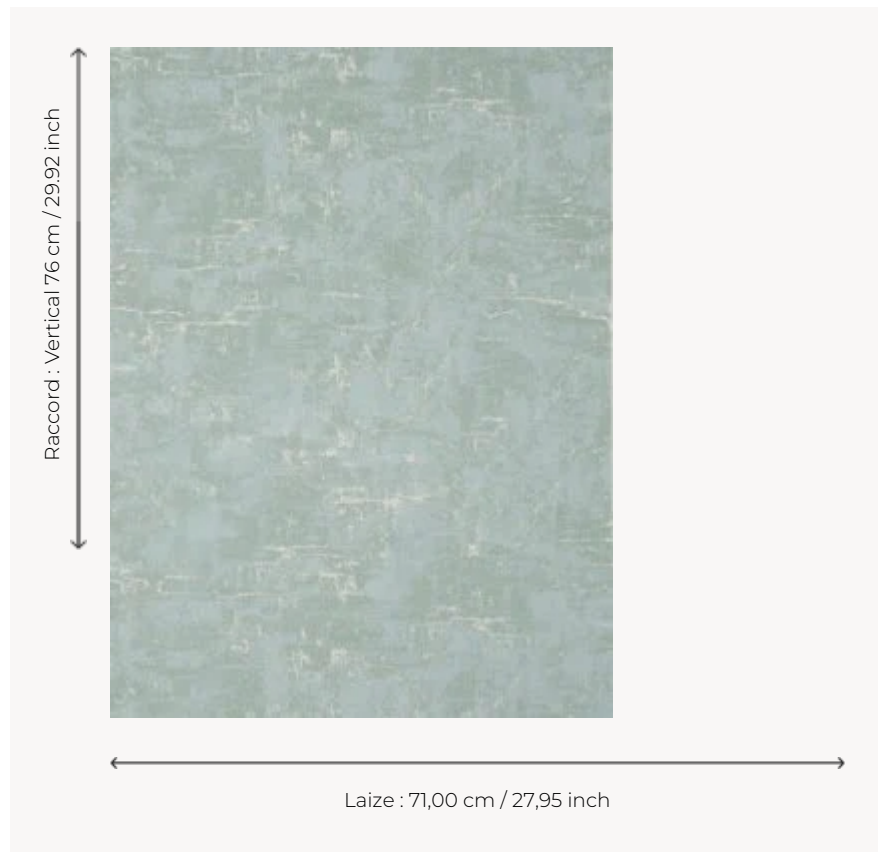

BP202003 WALLPAPER PEINTURE

Semi-plain, painted cloth effect.

BP202003 - Aqua

Braquenié

TYPE	Small width printed wallpapers
SALES UNIT	Available per roll of 4,57 mts
BACKING	PAPER
COMPOSITION	-
WIDTH	71 cm / 27,95 inch
REPEAT	V: 76 cm - 29,92 inch Half drop repeat
WEIGHT	168 gr / m ²
CARE	
TRIMMING	Not trimmed
HANGING/REMOVING	Paste the paper Wet removable
CERTIFICATIONS	EUROCLASS B-s1,d0 ASTM E84 Class A
NOTES	Hand screen printed
INFORMATION	Soaking time before hanging: maximum 2 minutes. Use the trim & join marks during installation. Double-cut installation.

3 Colors

BP202001
Cream

BP202002
Nutmeg

BP202003
Aqua