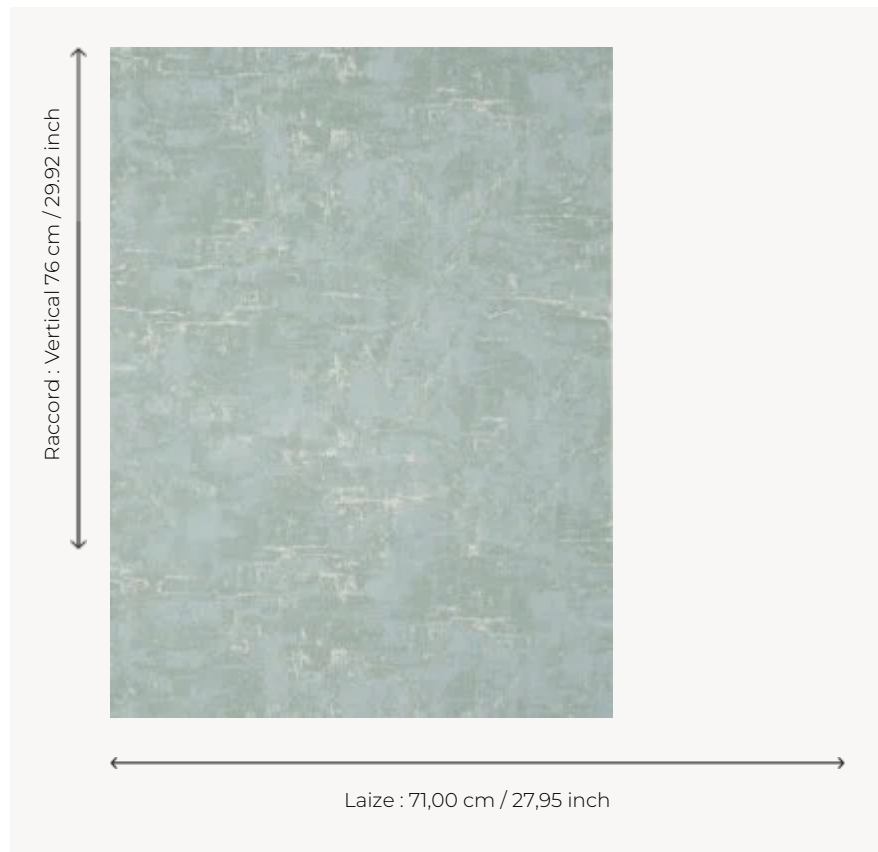

BP202003 WALLPAPER PEINTURE

Semi-plain, painted cloth effect.

BP202003 - Aqua

Braquenié

TYPE	Small width printed wallpapers
SALES UNIT	Available per roll of 4,57 mts
BACKING	PAPER
COMPOSITION	-
WIDTH	71 cm / 27,95 inch
REPEAT	V: 76 cm - 29,92 inch Half drop repeat
WEIGHT	168 gr / m ²
CARE	
TRIMMING	Not trimmed
HANGING/REMOVING	Paste the paper Wet removable
CERTIFICATIONS	EUROCLASS B-s1,d0 ASTM E84 Class A
NOTES	Hand screen printed
INFORMATION	Soaking time before hanging: maximum 2 minutes. Use the trim & join marks during installation. Double-cut installation.

3 Colors

BP202001
Cream

BP202002
Nutmeg

BP202003
Aqua