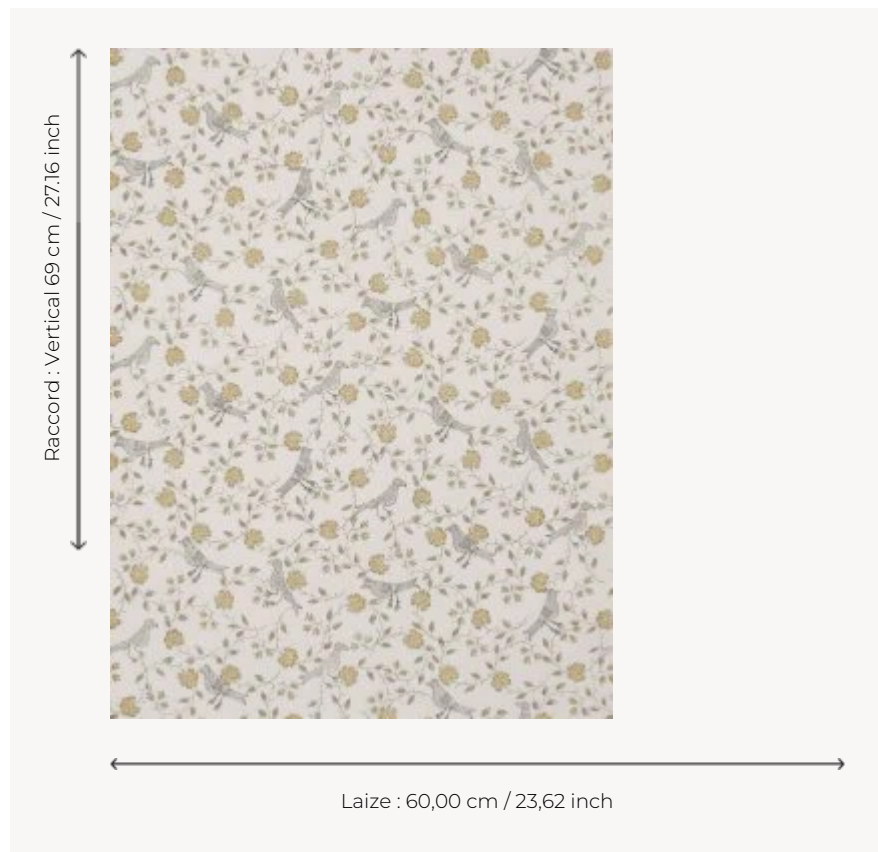

BP203001 WALLPAPER BENGALI

Drawing of an Indian woman, birds and pattern of flowers. Wallpaper hand-printed in a frame.
Wallpaper hand-printed in a frame. Untrimmed.

BP203001 - Bone

Braquenié

TYPE	Small width printed wallpapers
SALES UNIT	Available per roll of 5,45 mts
BACKING	PAPER
COMPOSITION	-
WIDTH	60 cm / 23,62 inch
REPEAT	V: 69 cm - 27,16 inch Straight repeat
WEIGHT	204 gr / m ²
CARE	
TRIMMING	Not trimmed
HANGING/REMOVING	Paste the paper Wet removable
CERTIFICATIONS	EUROCLASS B-s1,d0 ASTM E84 Class A
NOTES	Hand screen printed
INFORMATION	Soaking time before hanging: maximum 2 minutes. Use the trim & join marks during installation. Double-cut installation.

5 Colors

BP203001
Bone

BP203002
Antique red

BP203003
Pink

BP203004
Old blue

BP203005
Ochre