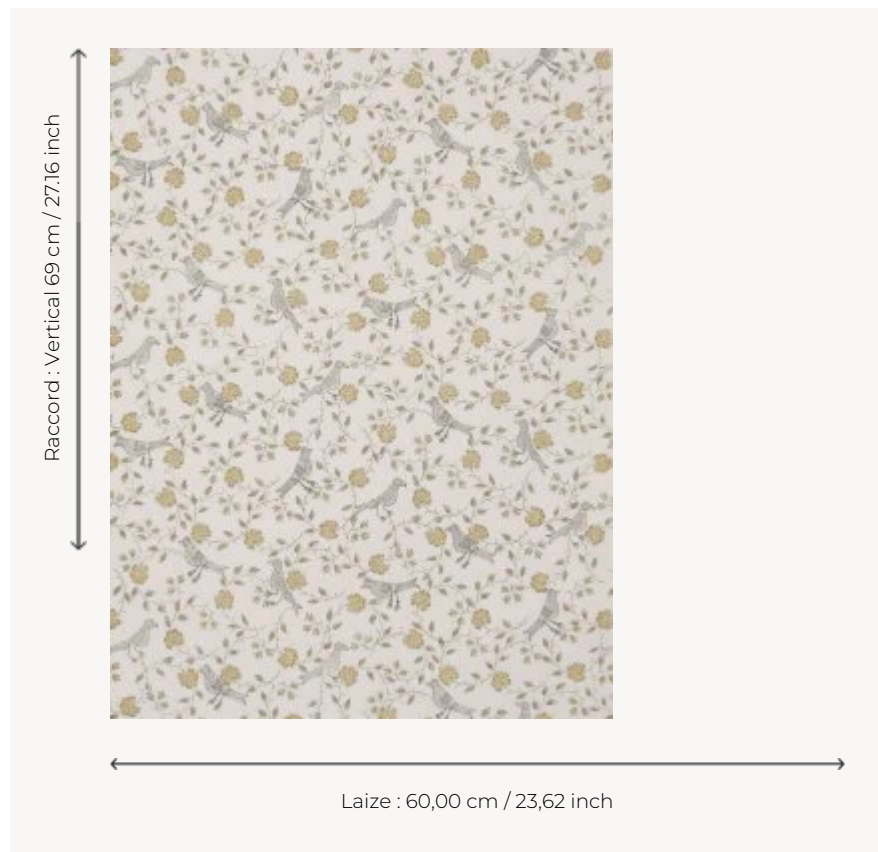

## BP203001 WALLPAPER BENGALI

Drawing of an Indian woman, birds and pattern of flowers. Wallpaper hand-printed in a frame.  
Wallpaper hand-printed in a frame. Untrimmed.

### BP203001 - Bone

### Braquenié

<b>TYPE</b>	Small width printed wallpapers
<b>SALES UNIT</b>	Available per roll of 5,45 mts
<b>BACKING</b>	PAPER
<b>COMPOSITION</b>	-
<b>WIDTH</b>	60 cm / 23,62 inch
<b>REPEAT</b>	V: 69 cm - 27,16 inch Straight repeat
<b>WEIGHT</b>	204 gr / m <sup>2</sup>
<b>CARE</b>	
<b>TRIMMING</b>	Not trimmed
<b>HANGING/REMOVING</b>	Paste the paper Wet removable
<b>CERTIFICATIONS</b>	EUROCLASS B-s1,d0 ASTM E84 Class A
<b>NOTES</b>	Hand screen printed
<b>INFORMATION</b>	Soaking time before hanging: maximum 2 minutes. Use the trim & join marks during installation. Double-cut installation.

## 5 Colors

BP203001  
Bone

BP203002  
Antique red

BP203003  
Pink

BP203004  
Old blue

BP203005  
Ochre