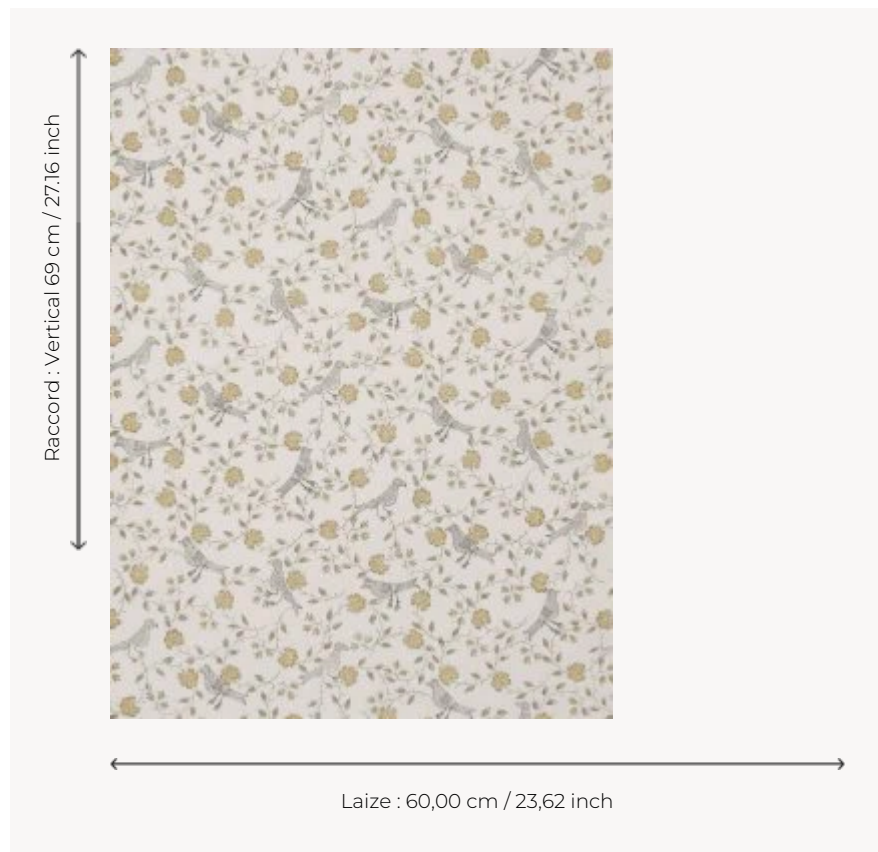

BP203001 WALLPAPER BENGALI

Drawing of an Indian woman, birds and pattern of flowers. Wallpaper hand-printed in a frame.
Wallpaper hand-printed in a frame. Untrimmed.

BP203001 - Bone

Braquenié

TYPE	Small width printed wallpapers
SALES UNIT	Available per roll of 5,45 mts
BACKING	PAPER
COMPOSITION	-
WIDTH	60 cm / 23,62 inch
REPEAT	V: 69 cm - 27,16 inch Straight repeat
WEIGHT	204 gr / m ²
CARE	
TRIMMING	Not trimmed
HANGING/REMOVING	Paste the paper Wet removable
CERTIFICATIONS	EUROCLASS B-s1,d0 ASTM E84 Class A
NOTES	Hand screen printed
INFORMATION	Soaking time before hanging: maximum 2 minutes. Use the trim & join marks during installation. Double-cut installation.

5 Colors

BP203001
Bone

BP203002
Antique red

BP203003
Pink

BP203004
Old blue

BP203005
Ochre