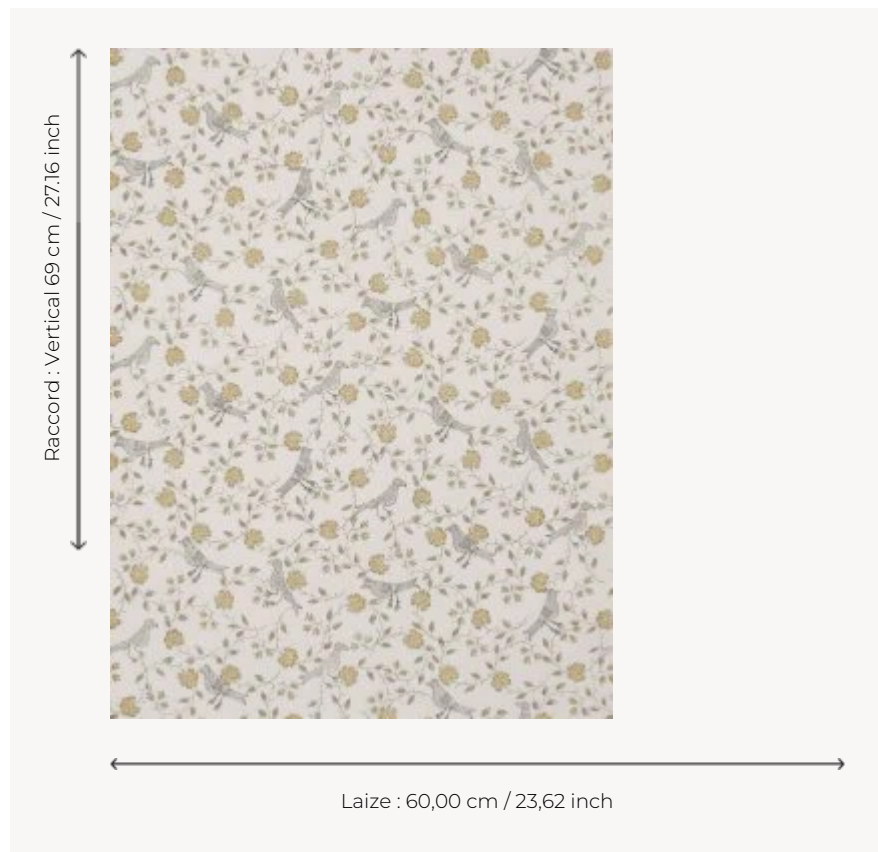

## BP203001 WALLPAPER BENGALI

Drawing of an Indian woman, birds and pattern of flowers. Wallpaper hand-printed in a frame.  
Wallpaper hand-printed in a frame. Untrimmed.

### BP203001 - Bone

### Braquenié

<b>TYPE</b>	Small width printed wallpapers
<b>SALES UNIT</b>	Available per roll of 5,45 mts
<b>BACKING</b>	PAPER
<b>COMPOSITION</b>	-
<b>WIDTH</b>	60 cm / 23,62 inch
<b>REPEAT</b>	V: 69 cm - 27,16 inch Straight repeat
<b>WEIGHT</b>	204 gr / m <sup>2</sup>
<b>CARE</b>	
<b>TRIMMING</b>	Not trimmed
<b>HANGING/REMOVING</b>	Paste the paper Wet removable
<b>CERTIFICATIONS</b>	EUROCLASS B-s1,d0 ASTM E84 Class A
<b>NOTES</b>	Hand screen printed
<b>INFORMATION</b>	Soaking time before hanging: maximum 2 minutes. Use the trim & join marks during installation. Double-cut installation.

## 5 Colors

BP203001  
Bone

BP203002  
Antique red

BP203003  
Pink

BP203004  
Old blue

BP203005  
Ochre