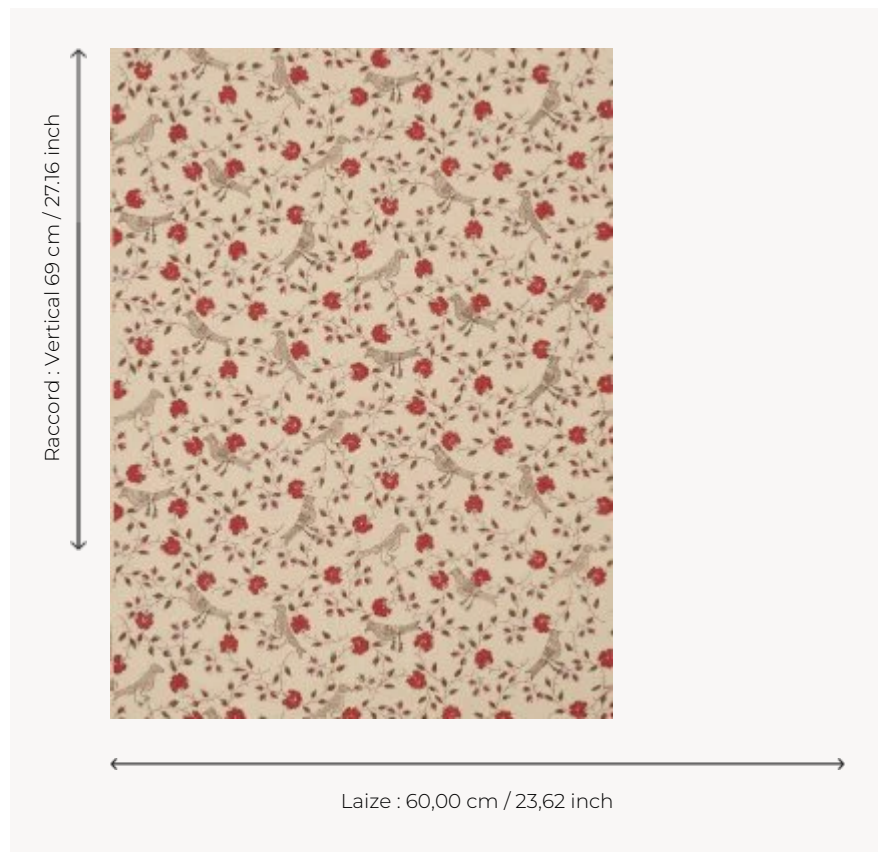

BP203002 WALLPAPER BENGALI

Drawing of an Indian woman, birds and pattern of flowers. Wallpaper hand-printed in a frame.
Wallpaper hand-printed in a frame. Untrimmed.

BP203002 - Antique red

Braquenié

TYPE	Small width printed wallpapers
SALES UNIT	Available per roll of 5,45 mts
BACKING	PAPER
COMPOSITION	-
WIDTH	60 cm / 23,62 inch
REPEAT	V: 69 cm - 27,16 inch Straight repeat
WEIGHT	204 gr / m ²
CARE	
TRIMMING	Not trimmed
HANGING/REMOVING	Paste the paper Wet removable
CERTIFICATIONS	EUROCLASS B-s1,d0 ASTM E84 Class A
NOTES	Hand screen printed
INFORMATION	Soaking time before hanging: maximum 2 minutes. Use the trim & join marks during installation. Double-cut installation.

5 Colors

BP203001
Bone

BP203002
Antique red

BP203003
Pink

BP203004
Old blue

BP203005
Ochre