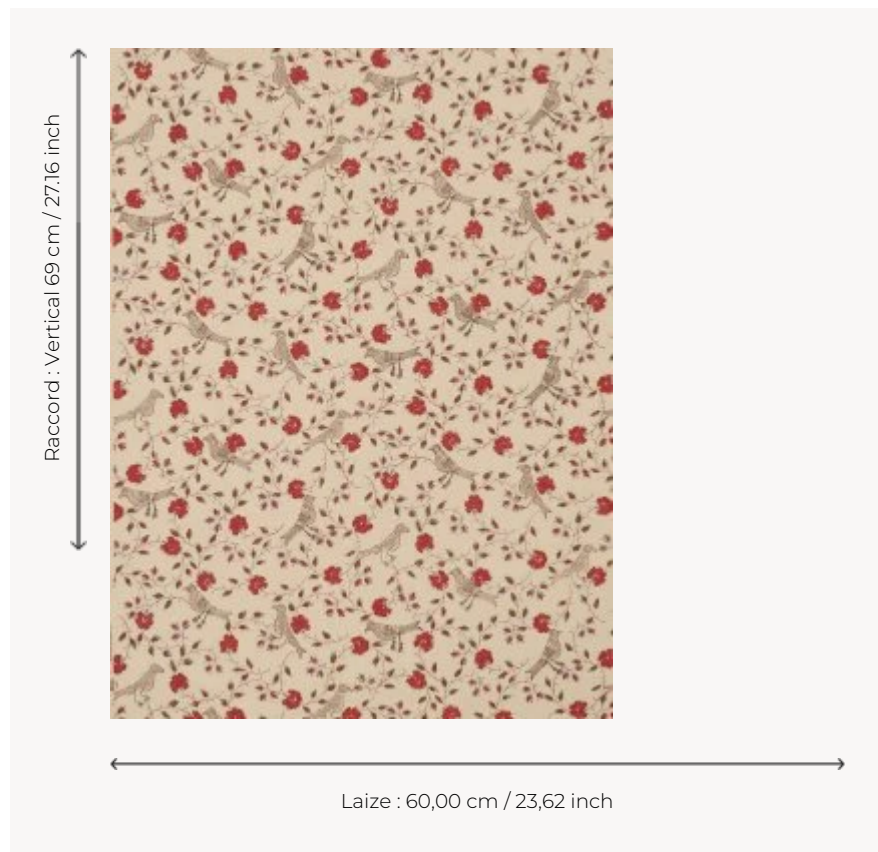

BP203002 WALLPAPER BENGALI

Drawing of an Indian woman, birds and pattern of flowers. Wallpaper hand-printed in a frame.
Wallpaper hand-printed in a frame. Untrimmed.

BP203002 - Antique red

Braquenié

TYPE	Small width printed wallpapers
SALES UNIT	Available per roll of 5,45 mts
BACKING	PAPER
COMPOSITION	-
WIDTH	60 cm / 23,62 inch
REPEAT	V: 69 cm - 27,16 inch Straight repeat
WEIGHT	204 gr / m ²
CARE	
TRIMMING	Not trimmed
HANGING/REMOVING	Paste the paper Wet removable
CERTIFICATIONS	EUROCLASS B-s1,d0 ASTM E84 Class A
NOTES	Hand screen printed
INFORMATION	Soaking time before hanging: maximum 2 minutes. Use the trim & join marks during installation. Double-cut installation.

5 Colors

BP203001
Bone

BP203002
Antique red

BP203003
Pink

BP203004
Old blue

BP203005
Ochre