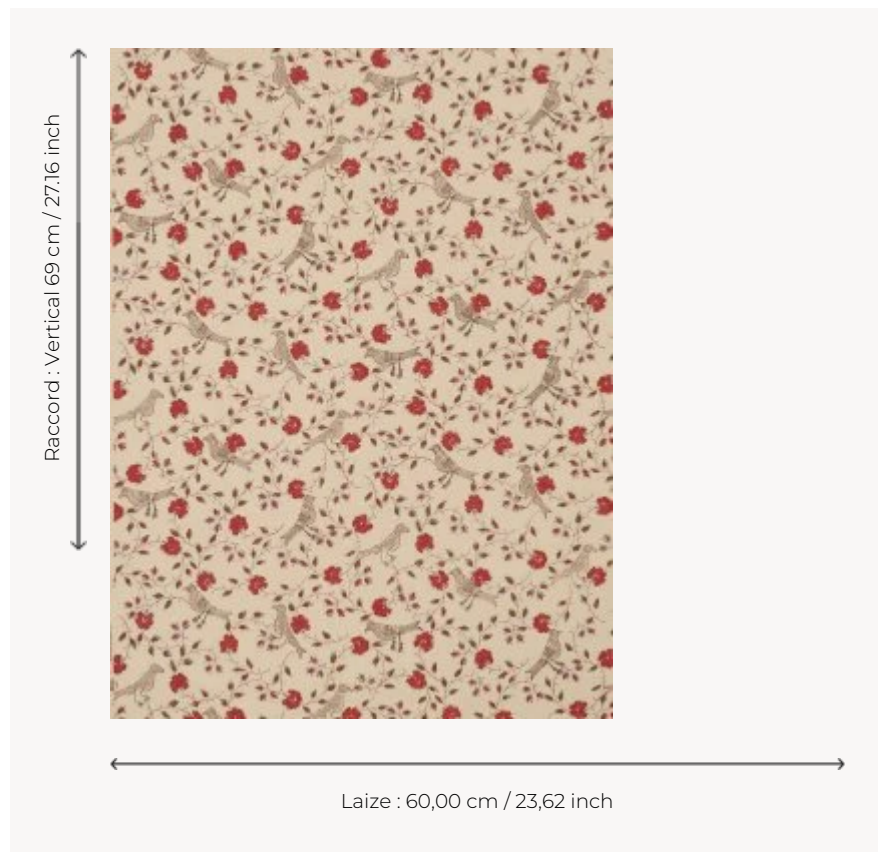

## BP203002 WALLPAPER BENGALI

Drawing of an Indian woman, birds and pattern of flowers. Wallpaper hand-printed in a frame.  
Wallpaper hand-printed in a frame. Untrimmed.

### BP203002 - Antique red

### Braquenié

<b>TYPE</b>	Small width printed wallpapers
<b>SALES UNIT</b>	Available per roll of 5,45 mts
<b>BACKING</b>	PAPER
<b>COMPOSITION</b>	-
<b>WIDTH</b>	60 cm / 23,62 inch
<b>REPEAT</b>	V: 69 cm - 27,16 inch Straight repeat
<b>WEIGHT</b>	204 gr / m <sup>2</sup>
<b>CARE</b>	
<b>TRIMMING</b>	Not trimmed
<b>HANGING/REMOVING</b>	Paste the paper Wet removable
<b>CERTIFICATIONS</b>	EUROCLASS B-s1,d0 ASTM E84 Class A
<b>NOTES</b>	Hand screen printed
<b>INFORMATION</b>	Soaking time before hanging: maximum 2 minutes. Use the trim & join marks during installation. Double-cut installation.

## 5 Colors

BP203001  
Bone

BP203002  
Antique red

BP203003  
Pink

BP203004  
Old blue

BP203005  
Ochre