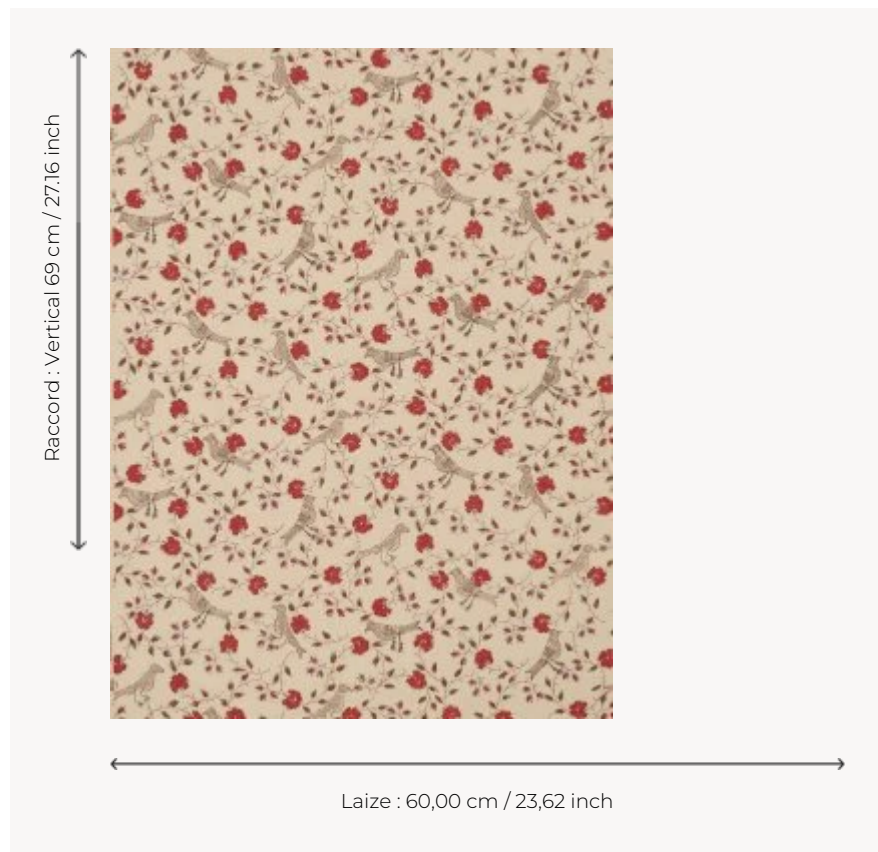

## BP203002 WALLPAPER BENGALI

Drawing of an Indian woman, birds and pattern of flowers. Wallpaper hand-printed in a frame.  
Wallpaper hand-printed in a frame. Untrimmed.

### BP203002 - Antique red

### Braquenié

<b>TYPE</b>	Small width printed wallpapers
<b>SALES UNIT</b>	Available per roll of 5,45 mts
<b>BACKING</b>	PAPER
<b>COMPOSITION</b>	-
<b>WIDTH</b>	60 cm / 23,62 inch
<b>REPEAT</b>	V: 69 cm - 27,16 inch Straight repeat
<b>WEIGHT</b>	204 gr / m <sup>2</sup>
<b>CARE</b>	
<b>TRIMMING</b>	Not trimmed
<b>HANGING/REMOVING</b>	Paste the paper Wet removable
<b>CERTIFICATIONS</b>	EUROCLASS B-s1,d0 ASTM E84 Class A
<b>NOTES</b>	Hand screen printed
<b>INFORMATION</b>	Soaking time before hanging: maximum 2 minutes. Use the trim & join marks during installation. Double-cut installation.

## 5 Colors

BP203001  
Bone

BP203002  
Antique red

BP203003  
Pink

BP203004  
Old blue

BP203005  
Ochre