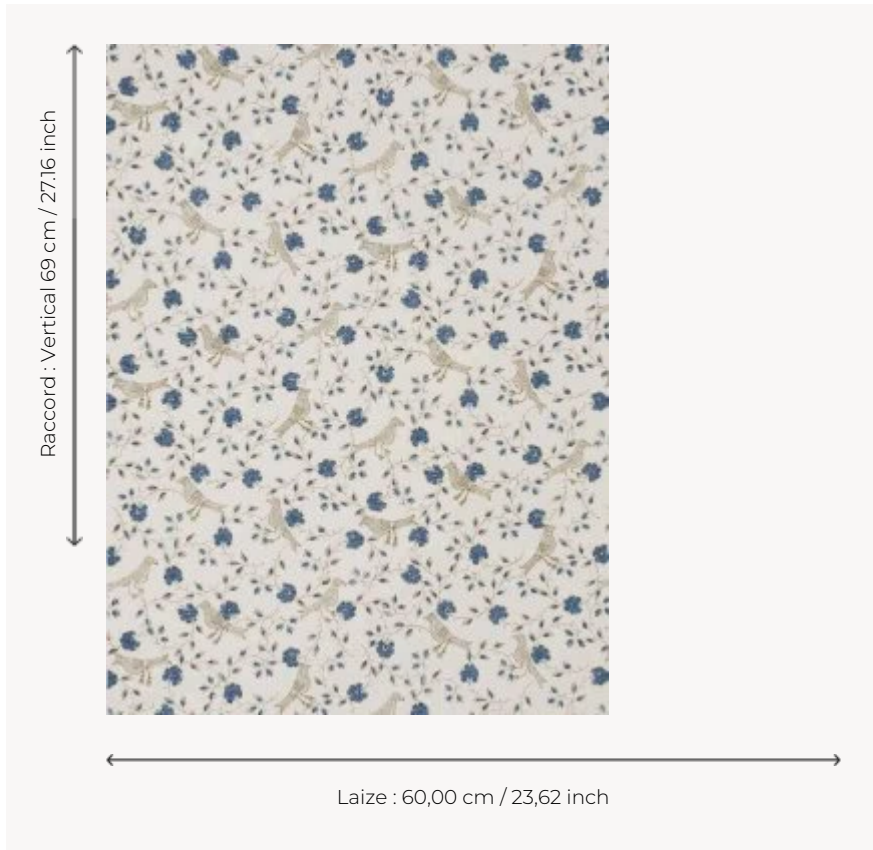

## BP203004 WALLPAPER BENGALI

Drawing of an Indian woman, birds and pattern of flowers. Wallpaper hand-printed in a frame.  
Wallpaper hand-printed in a frame. Untrimmed.

### BP203004 - Old blue

### Braquenié

<b>TYPE</b>	Small width printed wallpapers
<b>SALES UNIT</b>	Available per roll of 5,45 mts
<b>BACKING</b>	PAPER
<b>COMPOSITION</b>	-
<b>WIDTH</b>	60 cm / 23,62 inch
<b>REPEAT</b>	V: 69 cm - 27,16 inch Straight repeat
<b>WEIGHT</b>	204 gr / m <sup>2</sup>
<b>CARE</b>	
<b>TRIMMING</b>	Not trimmed
<b>HANGING/REMOVING</b>	Paste the paper Wet removable
<b>CERTIFICATIONS</b>	EUROCLASS B-s1,d0 ASTM E84 Class A
<b>NOTES</b>	Hand screen printed
<b>INFORMATION</b>	Soaking time before hanging: maximum 2 minutes. Use the trim & join marks during installation. Double-cut installation.

## 5 Colors

BP203001  
Bone

BP203002  
Antique red

BP203003  
Pink

BP203004  
Old blue

BP203005  
Ochre