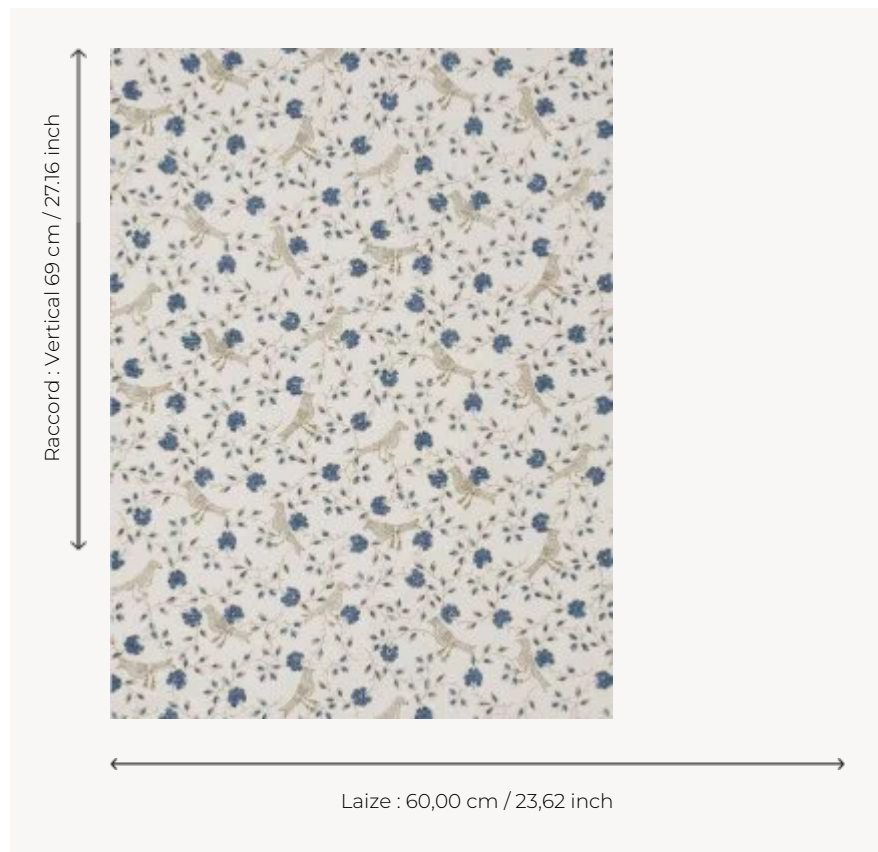

BP203004 WALLPAPER BENGALI

Drawing of an Indian woman, birds and pattern of flowers. Wallpaper hand-printed in a frame.
Wallpaper hand-printed in a frame. Untrimmed.

BP203004 - Old blue

Braquenié

TYPE	Small width printed wallpapers
SALES UNIT	Available per roll of 5,45 mts
BACKING	PAPER
COMPOSITION	-
WIDTH	60 cm / 23,62 inch
REPEAT	V: 69 cm - 27,16 inch Straight repeat
WEIGHT	204 gr / m ²
CARE	
TRIMMING	Not trimmed
HANGING/REMOVING	Paste the paper Wet removable
CERTIFICATIONS	EUROCLASS B-s1,d0 ASTM E84 Class A
NOTES	Hand screen printed
INFORMATION	Soaking time before hanging: maximum 2 minutes. Use the trim & join marks during installation. Double-cut installation.

5 Colors

BP203001
Bone

BP203002
Antique red

BP203003
Pink

BP203004
Old blue

BP203005
Ochre