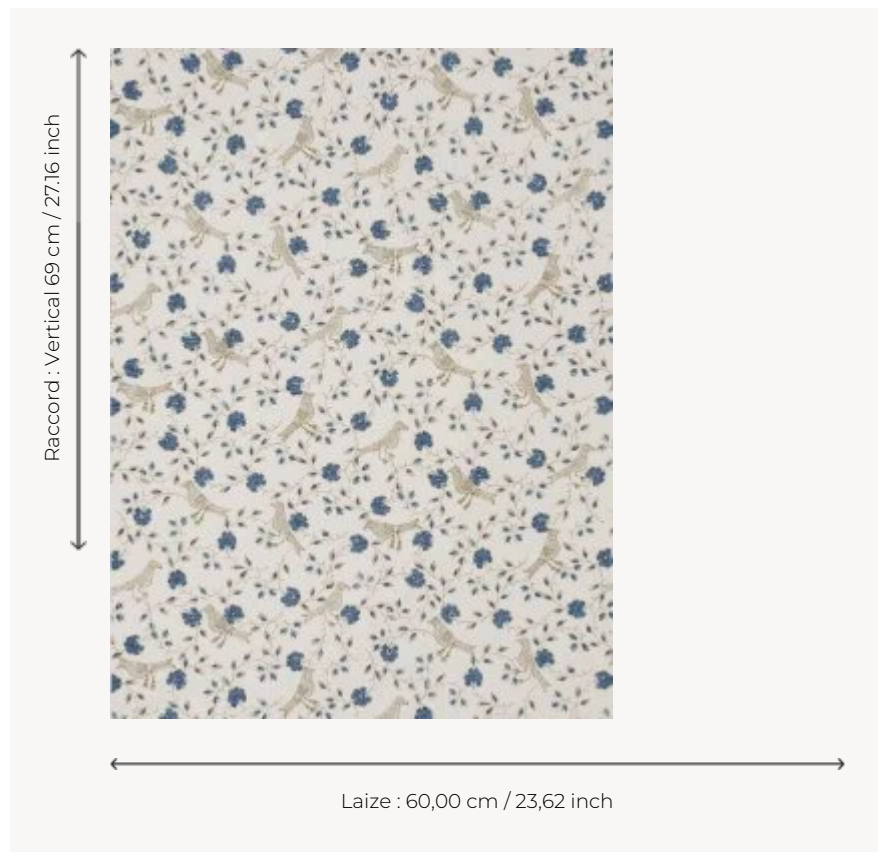

BP203004 WALLPAPER BENGALI

Drawing of an Indian woman, birds and pattern of flowers. Wallpaper hand-printed in a frame.
Wallpaper hand-printed in a frame. Untrimmed.

BP203004 - Old blue

Braquenié

TYPE	Small width printed wallpapers
SALES UNIT	Available per roll of 5,45 mts
BACKING	PAPER
COMPOSITION	-
WIDTH	60 cm / 23,62 inch
REPEAT	V: 69 cm - 27,16 inch Straight repeat
WEIGHT	204 gr / m ²
CARE	
TRIMMING	Not trimmed
HANGING/REMOVING	Paste the paper Wet removable
CERTIFICATIONS	EUROCLASS B-s1,d0 ASTM E84 Class A
NOTES	Hand screen printed
INFORMATION	Soaking time before hanging: maximum 2 minutes. Use the trim & join marks during installation. Double-cut installation.

5 Colors

BP203001
Bone

BP203002
Antique red

BP203003
Pink

BP203004
Old blue

BP203005
Ochre