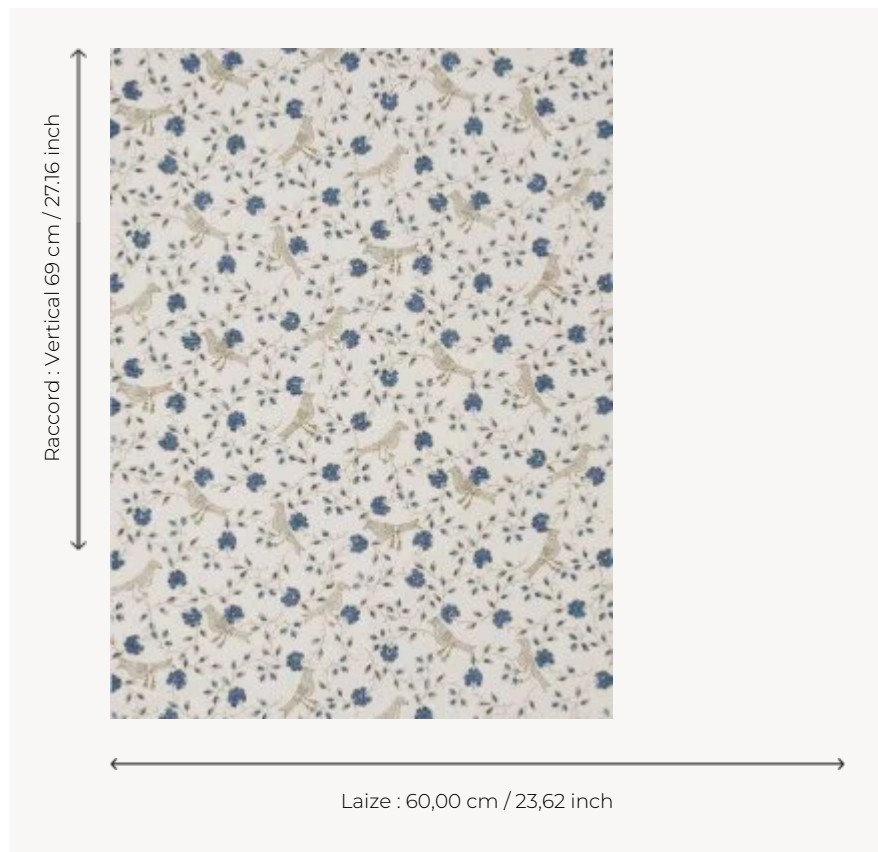

## BP203004 WALLPAPER BENGALI

Drawing of an Indian woman, birds and pattern of flowers. Wallpaper hand-printed in a frame.  
Wallpaper hand-printed in a frame. Untrimmed.

### BP203004 - Old blue

### Braquenié

<b>TYPE</b>	Small width printed wallpapers
<b>SALES UNIT</b>	Available per roll of 5,45 mts
<b>BACKING</b>	PAPER
<b>COMPOSITION</b>	-
<b>WIDTH</b>	60 cm / 23,62 inch
<b>REPEAT</b>	V: 69 cm - 27,16 inch Straight repeat
<b>WEIGHT</b>	204 gr / m <sup>2</sup>
<b>CARE</b>	
<b>TRIMMING</b>	Not trimmed
<b>HANGING/REMOVING</b>	Paste the paper Wet removable
<b>CERTIFICATIONS</b>	EUROCLASS B-s1,d0 ASTM E84 Class A
<b>NOTES</b>	Hand screen printed
<b>INFORMATION</b>	Soaking time before hanging: maximum 2 minutes. Use the trim & join marks during installation. Double-cut installation.

## 5 Colors

BP203001  
Bone

BP203002  
Antique red

BP203003  
Pink

BP203004  
Old blue

BP203005  
Ochre