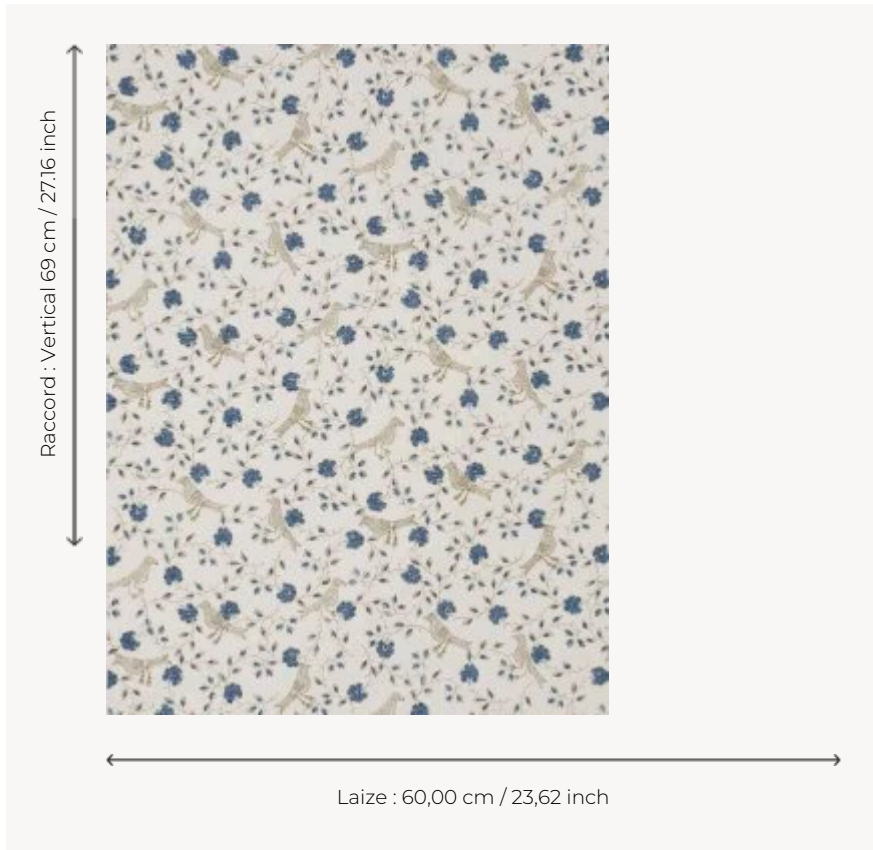

BP203004 WALLPAPER BENGALI

Drawing of an Indian woman, birds and pattern of flowers. Wallpaper hand-printed in a frame.
Wallpaper hand-printed in a frame. Untrimmed.

BP203004 - Old blue

Braquenié

TYPE	Small width printed wallpapers
SALES UNIT	Available per roll of 5,45 mts
BACKING	PAPER
COMPOSITION	-
WIDTH	60 cm / 23,62 inch
REPEAT	V: 69 cm - 27,16 inch Straight repeat
WEIGHT	204 gr / m ²
CARE	
TRIMMING	Not trimmed
HANGING/REMOVING	Paste the paper Wet removable
CERTIFICATIONS	EUROCLASS B-s1,d0 ASTM E84 Class A
NOTES	Hand screen printed
INFORMATION	Soaking time before hanging: maximum 2 minutes. Use the trim & join marks during installation. Double-cut installation.

5 Colors

BP203001
Bone

BP203002
Antique red

BP203003
Pink

BP203004
Old blue

BP203005
Ochre