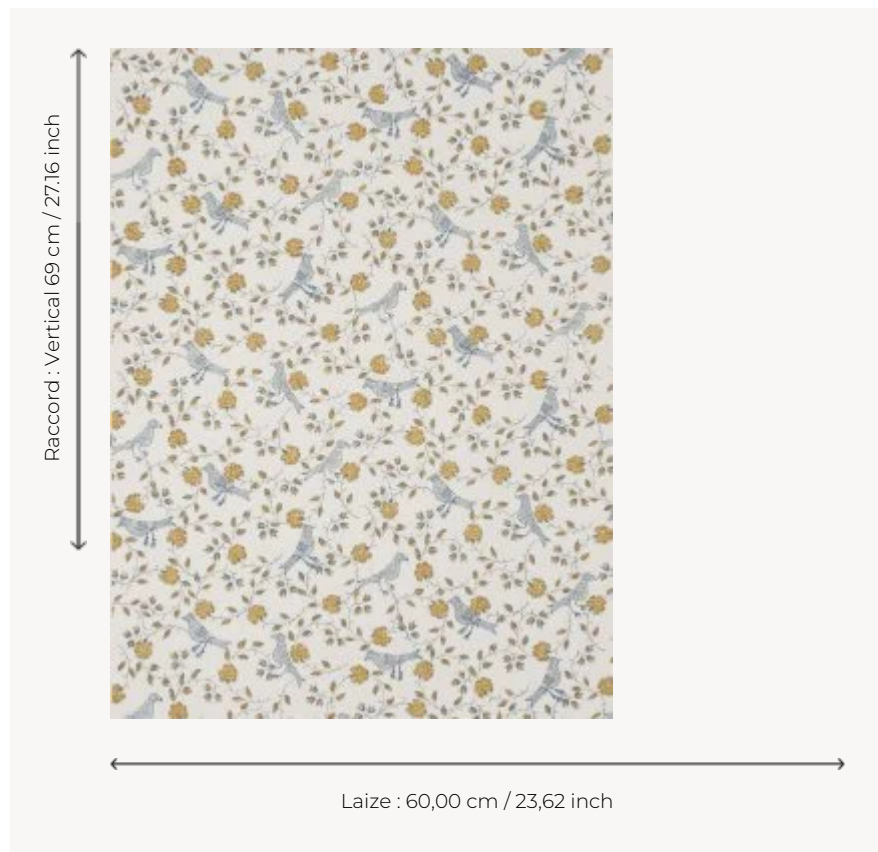

## BP203005 WALLPAPER BENGALI

Drawing of an Indian woman, birds and pattern of flowers. Wallpaper hand-printed in a frame.  
Wallpaper hand-printed in a frame. Untrimmed.

### Braquenié

<b>TYPE</b>	Small width printed wallpapers
<b>SALES UNIT</b>	Available per roll of 5,45 mts
<b>BACKING</b>	PAPER
<b>COMPOSITION</b>	-
<b>WIDTH</b>	60 cm / 23,62 inch
<b>REPEAT</b>	V: 69 cm - 27,16 inch Straight repeat
<b>WEIGHT</b>	204 gr / m <sup>2</sup>
<b>CARE</b>	
<b>TRIMMING</b>	Not trimmed
<b>HANGING/REMOVING</b>	Paste the paper Wet removable
<b>CERTIFICATIONS</b>	EUROCLASS B-s1,d0 ASTM E84 Class A
<b>NOTES</b>	Hand screen printed
<b>INFORMATION</b>	Soaking time before hanging: maximum 2 minutes. Use the trim & join marks during installation. Double-cut installation.