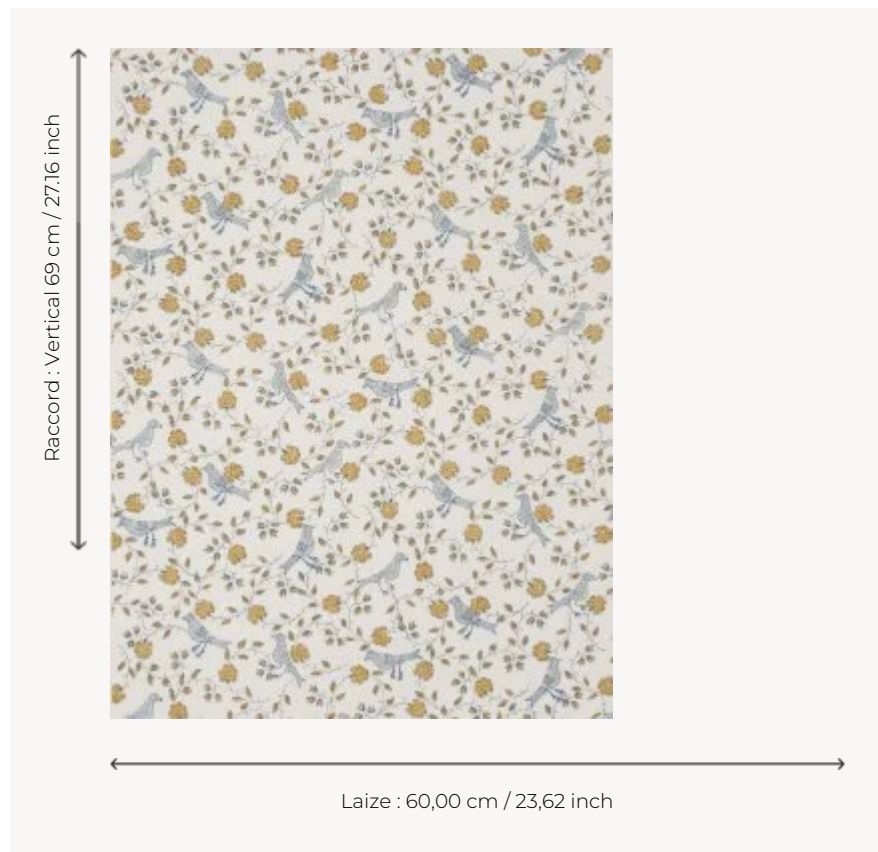

BP203005 WALLPAPER BENGALI

Drawing of an Indian woman, birds and pattern of flowers. Wallpaper hand-printed in a frame.
Wallpaper hand-printed in a frame. Untrimmed.

BP203005 - Ochre

Braquenié

TYPE	Small width printed wallpapers
SALES UNIT	Available per roll of 5,45 mts
BACKING	PAPER
COMPOSITION	-
WIDTH	60 cm / 23,62 inch
REPEAT	V: 69 cm - 27,16 inch Straight repeat
WEIGHT	204 gr / m ²
CARE	
TRIMMING	Not trimmed
HANGING/REMOVING	Paste the paper Wet removable
CERTIFICATIONS	EUROCLASS B-s1,d0 ASTM E84 Class A
NOTES	Hand screen printed
INFORMATION	Soaking time before hanging: maximum 2 minutes. Use the trim & join marks during installation. Double-cut installation.

5 Colors

BP203001
Bone

BP203002
Antique red

BP203003
Pink

BP203004
Old blue

BP203005
Ochre