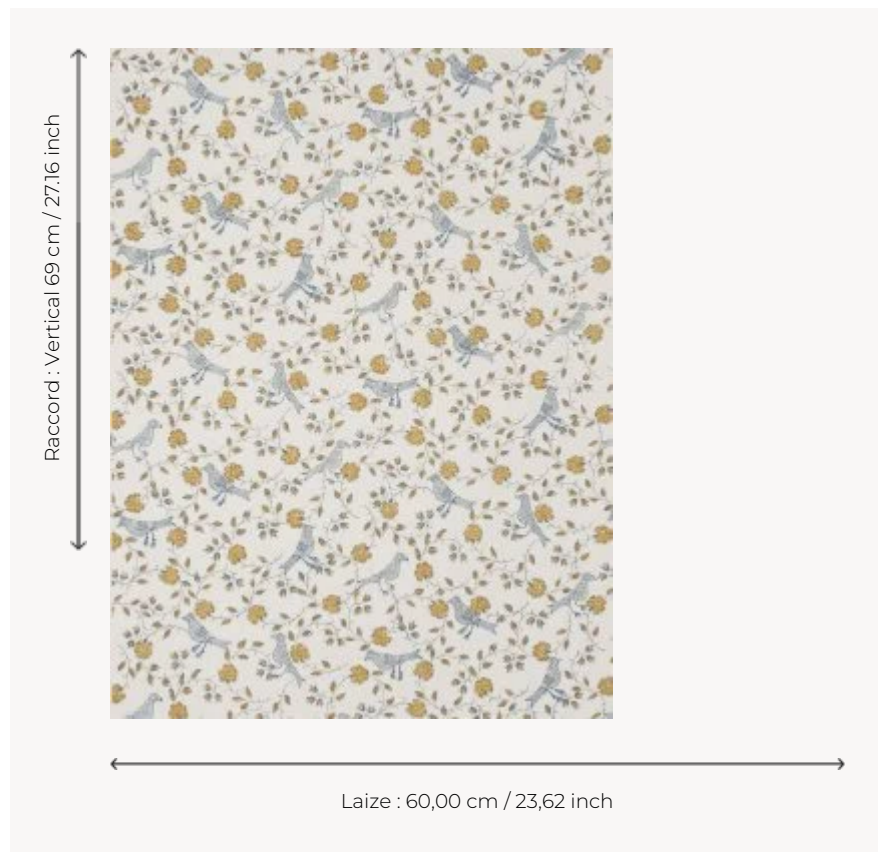

BP203005 WALLPAPER BENGALI

Drawing of an Indian woman, birds and pattern of flowers. Wallpaper hand-printed in a frame.
Wallpaper hand-printed in a frame. Untrimmed.

BP203005 - Ochre

Braquenié

TYPE	Small width printed wallpapers
SALES UNIT	Available per roll of 5,45 mts
BACKING	PAPER
COMPOSITION	-
WIDTH	60 cm / 23,62 inch
REPEAT	V: 69 cm - 27,16 inch Straight repeat
WEIGHT	204 gr / m ²
CARE	
TRIMMING	Not trimmed
HANGING/REMOVING	Paste the paper Wet removable
CERTIFICATIONS	EUROCLASS B-s1,d0 ASTM E84 Class A
NOTES	Hand screen printed
INFORMATION	Soaking time before hanging: maximum 2 minutes. Use the trim & join marks during installation. Double-cut installation.

5 Colors

BP203001
Bone

BP203002
Antique red

BP203003
Pink

BP203004
Old blue

BP203005
Ochre