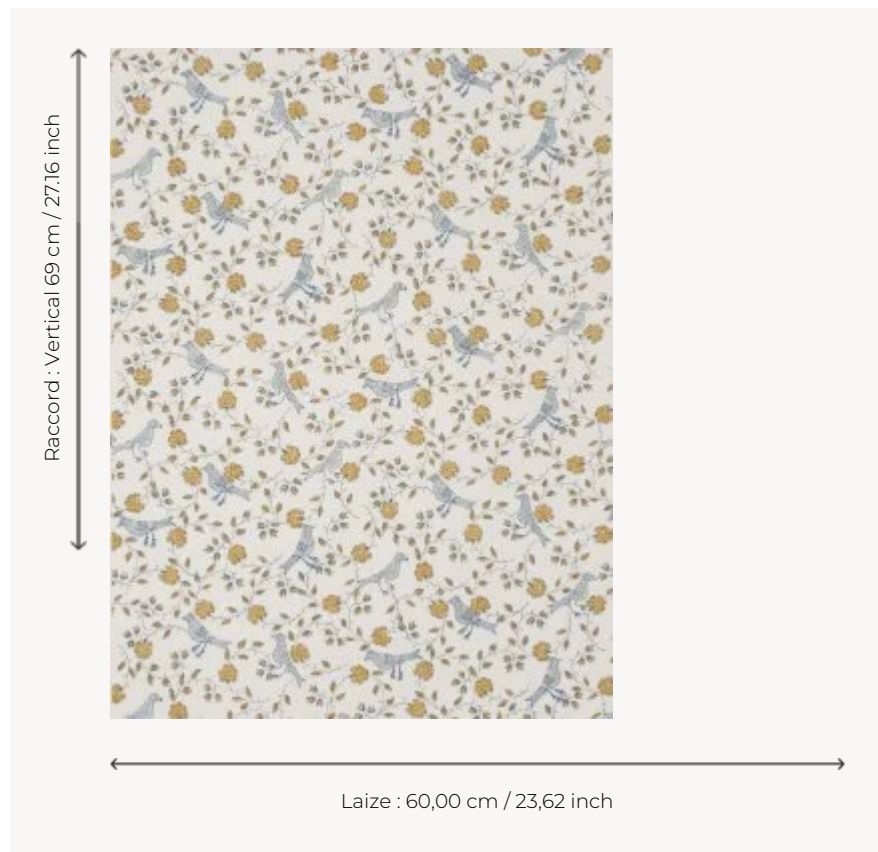

BP203005 WALLPAPER BENGALI

Drawing of an Indian woman, birds and pattern of flowers. Wallpaper hand-printed in a frame.
Wallpaper hand-printed in a frame. Untrimmed.

BP203005 - Ochre

Braquenié

| | |
|-------------------------|--|
| TYPE | Small width printed wallpapers |
| SALES UNIT | Available per roll of 5,45 mts |
| BACKING | PAPER |
| COMPOSITION | - |
| WIDTH | 60 cm / 23,62 inch |
| REPEAT | V: 69 cm - 27,16 inch Straight repeat |
| WEIGHT | 204 gr / m ² |
| CARE |  |
| TRIMMING | Not trimmed |
| HANGING/REMOVING | Paste the paper Wet removable |
| CERTIFICATIONS | EUROCLASS B-s1,d0 ASTM E84 Class A |
| NOTES | Hand screen printed |
| INFORMATION | Soaking time before hanging: maximum 2 minutes. Use the trim & join marks during installation. Double-cut installation. |

5 Colors

BP203001
Bone

BP203002
Antique red

BP203003
Pink

BP203004
Old blue

BP203005
Ochre