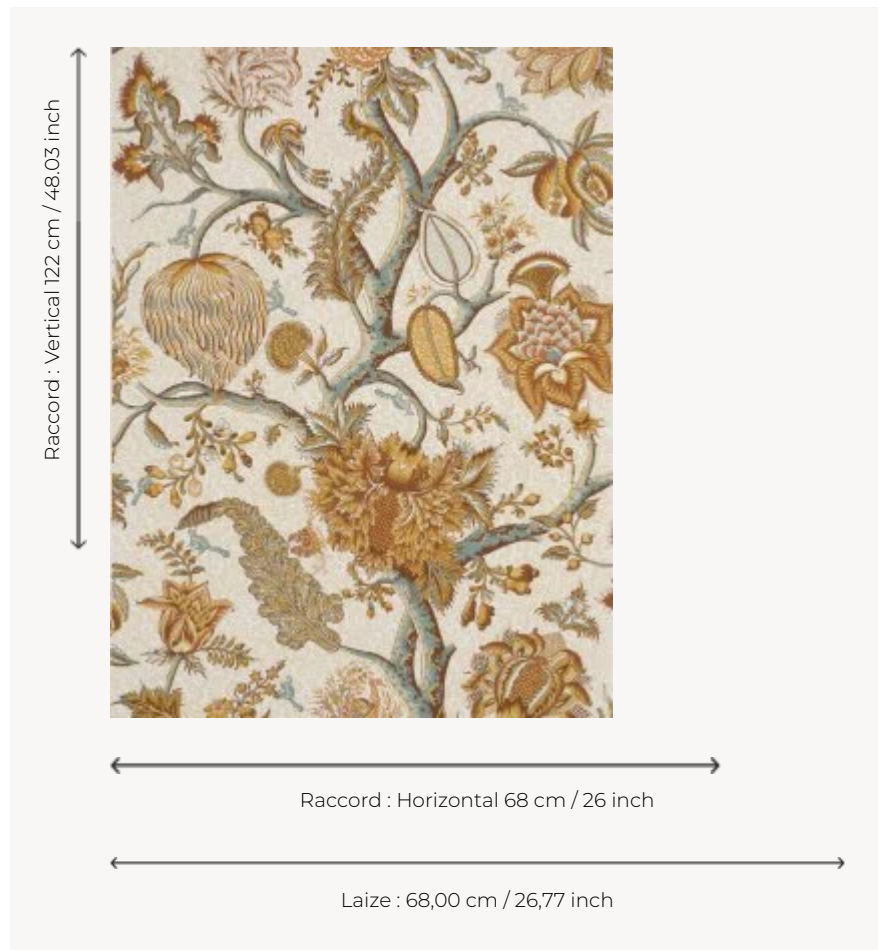

BP204002 LE GRAND CORAIL

Tree of life.

BP204002 - Ochre

Braquenié

TYPE Small width printed wallpapers

SALES UNIT Available per roll of 4,57 mts

BACKING PAPER

COMPOSITION -

WIDTH 68 cm / 26,77 inch

REPEAT H: 68 cm - 26,00 inch
V: 122 cm - 48,03 inch
Half drop repeat

WEIGHT 174 gr / m²

CARE 

TRIMMING Not trimmed

HANGING/REMOVING Paste the paper
Wet removable

CERTIFICATIONS EUROCLASS B-s1,d0
ASTM E84 Class A

NOTES Hand screen printed

INFORMATION Soaking time before hanging:
maximum 2 minutes.
Use the trim & join marks during
installation. Double-cut installation.

4 Colors

BP204001
Antique red

BP204002
Ochre

BP204003
Old blue