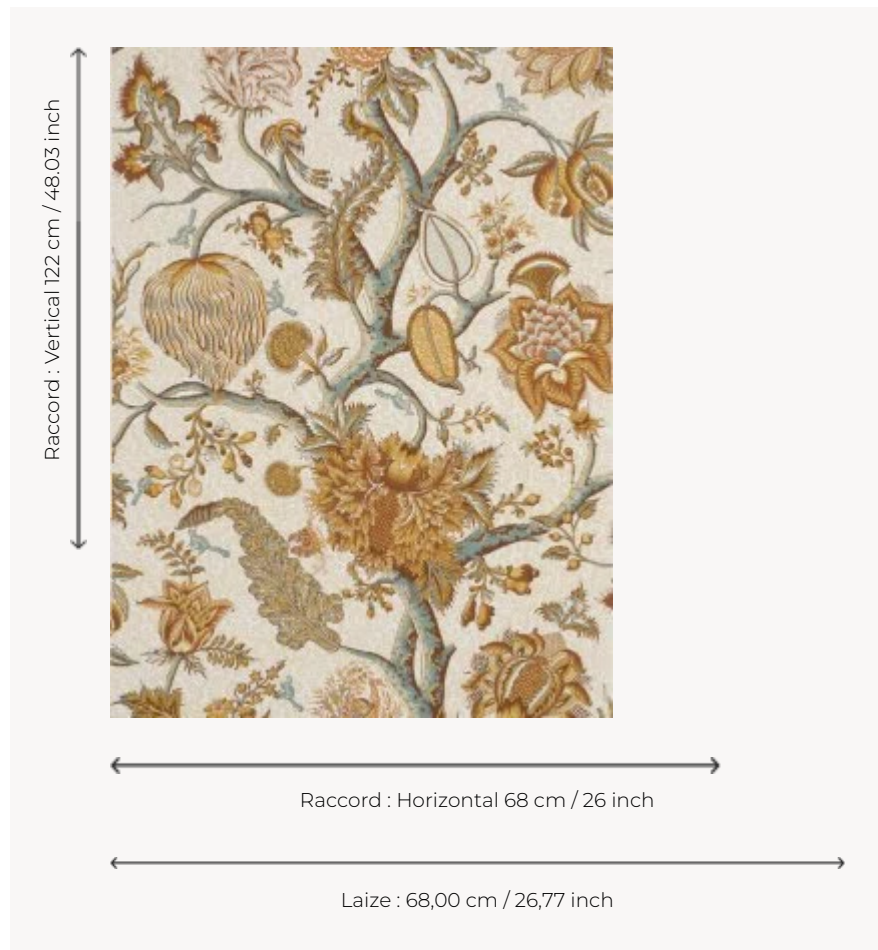

BP204002 LE GRAND CORAIL

Tree of life.

BP204002 - Ochre

Braquenié

TYPE Small width printed wallpapers

SALES UNIT Available per roll of 4,57 mts

BACKING PAPER

COMPOSITION -

WIDTH 68 cm / 26,77 inch

REPEAT H: 68 cm - 26,00 inch
V: 122 cm - 48,03 inch
Half drop repeat

WEIGHT 174 gr / m²

CARE 

TRIMMING Not trimmed

HANGING/REMOVING Paste the paper
Wet removable

CERTIFICATIONS EUROCLASS B-s1,d0
ASTM E84 Class A

NOTES Hand screen printed

INFORMATION Soaking time before hanging:
maximum 2 minutes.
Use the trim & join marks during
installation. Double-cut installation.

4 Colors

BP204001
Antique red

BP204002
Ochre

BP204003
Old blue