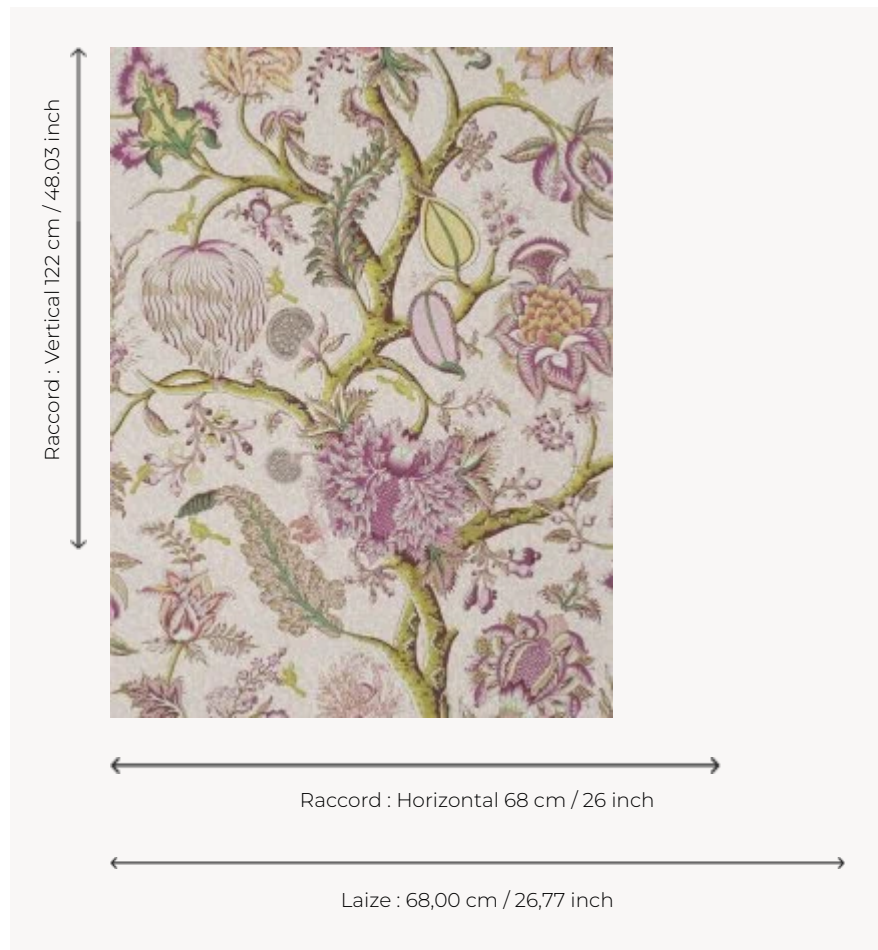

BP204004 LE GRAND CORAIL

Tree of life.

BP204004 - Lavender

Braquenié

TYPE Small width printed wallpapers

SALES UNIT Available per roll of 4,57 mts

BACKING PAPER

COMPOSITION -

WIDTH 68 cm / 26,77 inch

REPEAT H: 68 cm - 26,00 inch
V: 122 cm - 48,03 inch
Half drop repeat

WEIGHT 174 gr / m²

CARE 

TRIMMING Not trimmed

HANGING/REMOVING Paste the paper
Wet removable

CERTIFICATIONS EUROCLASS B-s1,d0
ASTM E84 Class A

NOTES Hand screen printed

INFORMATION Soaking time before hanging:
maximum 2 minutes.
Use the trim & join marks during
installation. Double-cut installation.

4 Colors

BP204001
Antique red

BP204002
Ochre

BP204003
Old blue

BP204004
Lavender