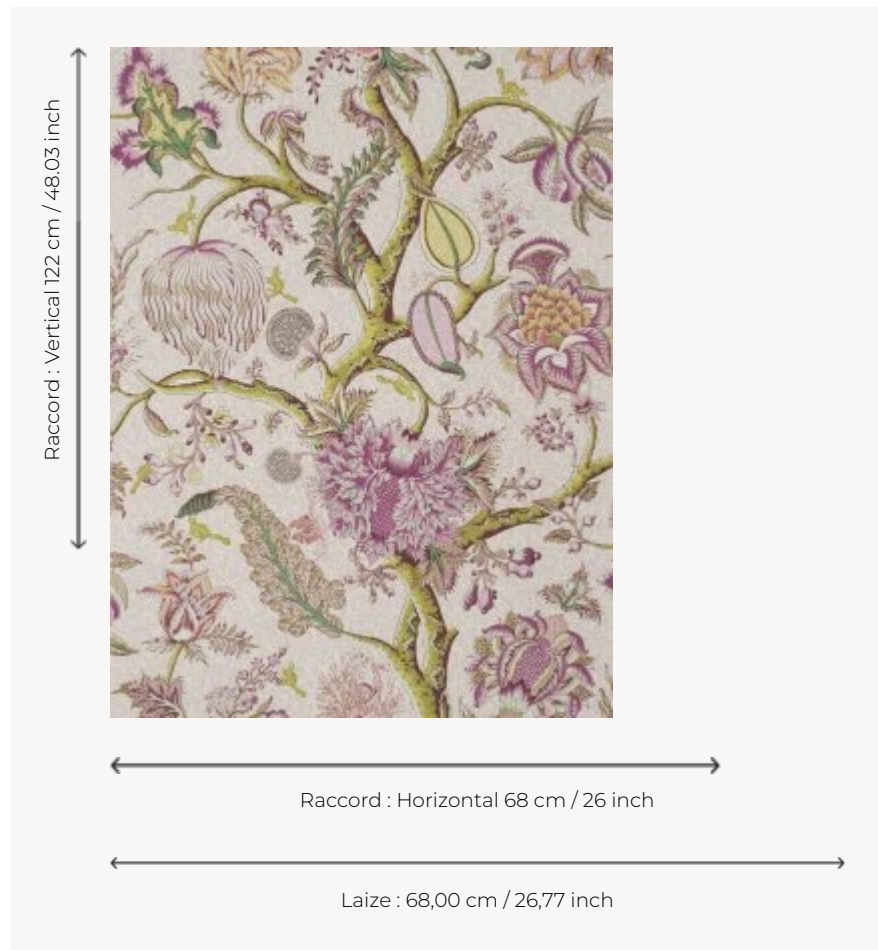

BP204004 LE GRAND CORAIL

Tree of life.

BP204004 - Lavender

Braquenié

TYPE Small width printed wallpapers

SALES UNIT Available per roll of 4,57 mts

BACKING PAPER

COMPOSITION -

WIDTH 68 cm / 26,77 inch

REPEAT H: 68 cm - 26,00 inch
V: 122 cm - 48,03 inch
Half drop repeat

WEIGHT 174 gr / m²

CARE 

TRIMMING Not trimmed

HANGING/REMOVING Paste the paper
Wet removable

CERTIFICATIONS EUROCLASS B-s1,d0
ASTM E84 Class A

NOTES Hand screen printed

INFORMATION Soaking time before hanging:
maximum 2 minutes.
Use the trim & join marks during
installation. Double-cut installation.

4 Colors

BP204001
Antique red

BP204002
Ochre

BP204003
Old blue

BP204004
Lavender