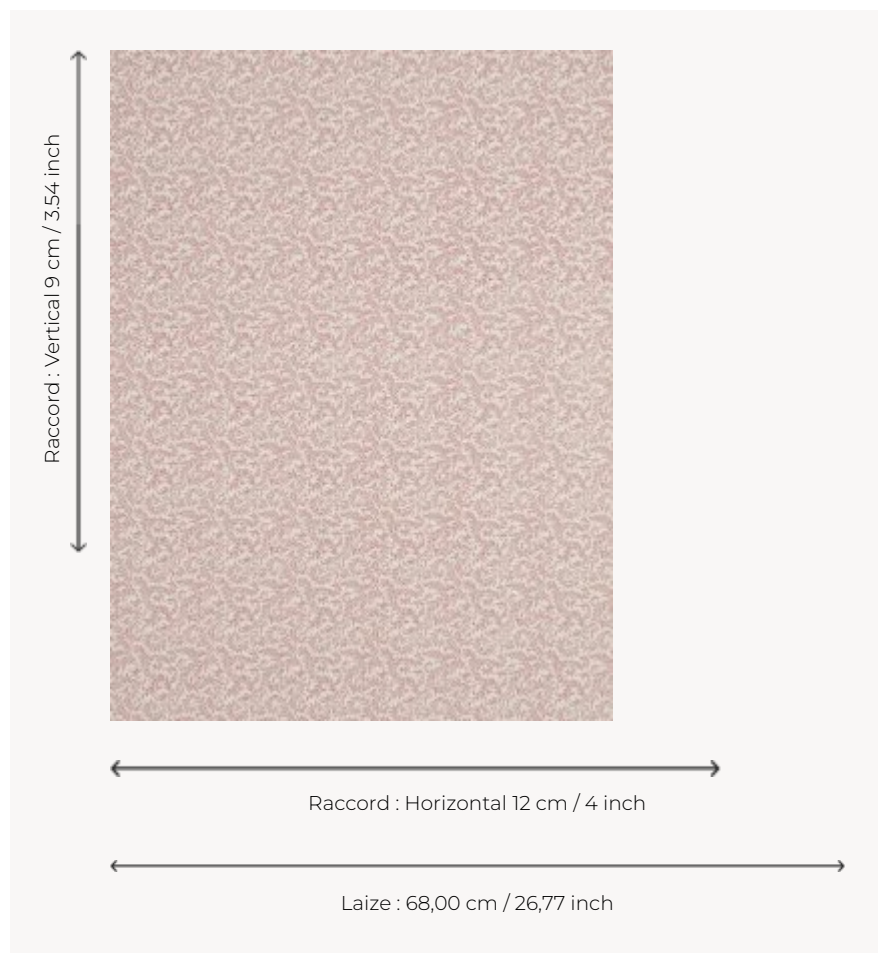

# BP205001 WALLPAPER VERMICULE

Small plant foliage typical of Indian last process plates. Wallpaper hand-printed in a frame.

## BP205001 - Antique red

## Braquenié

<b>TYPE</b>	Small width printed wallpapers
<b>SALES UNIT</b>	Available per roll of 4,10 mts
<b>BACKING</b>	PAPER
<b>COMPOSITION</b>	-
<b>WIDTH</b>	68 cm / 26,77 inch
<b>REPEAT</b>	H: 12 cm - 4,00 inch V: 9 cm - 3,54 inch Straight repeat
<b>WEIGHT</b>	170 gr / m <sup>2</sup>
<b>CARE</b>	
<b>TRIMMING</b>	Trimmed
<b>HANGING/REMOVING</b>	Paste the paper Wet removable
<b>CERTIFICATIONS</b>	EUROCLASS B-s1,d0 ASTM E84 Class A
<b>INFORMATION</b>	Soaking time before hanging: maximum 2 minutes.

## 4 Colors

BP205001  
Antique red

BP205002  
Ochre

BP205003  
Old blue

BP205004  
Lavender