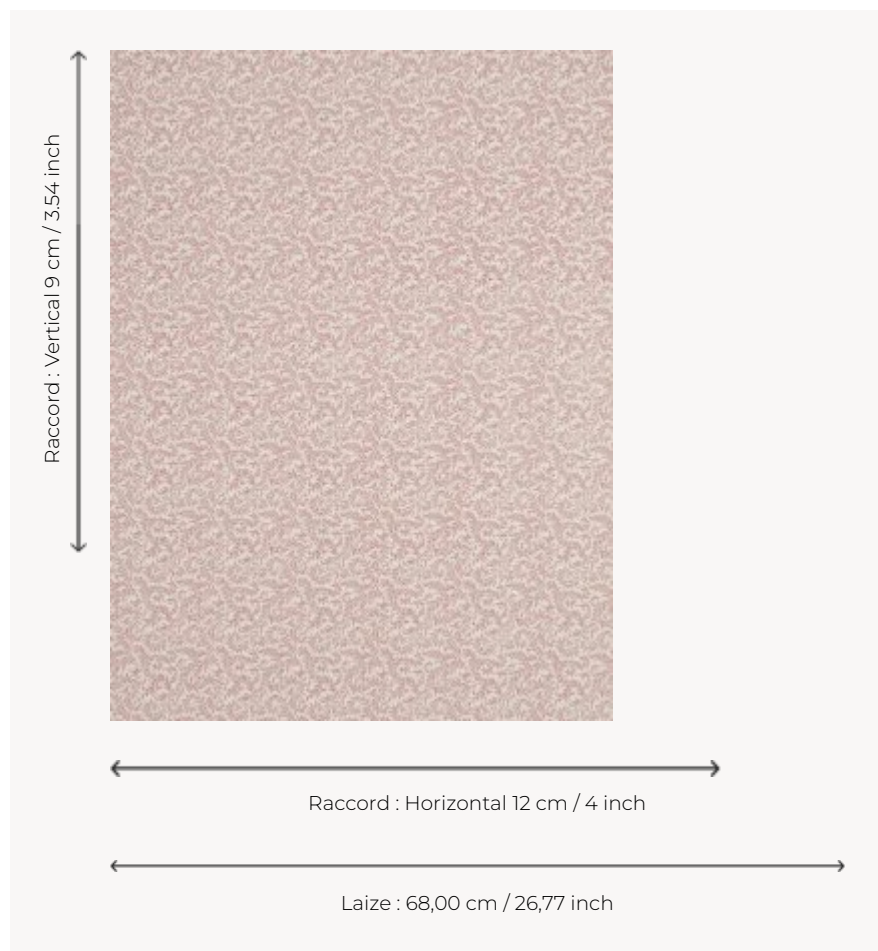

# BP205001 WALLPAPER VERMICULE

Small plant foliage typical of Indian last process plates. Wallpaper hand-printed in a frame.

## BP205001 - Antique red

## Braquenié

<b>TYPE</b>	Small width printed wallpapers
<b>SALES UNIT</b>	Available per roll of 4,10 mts
<b>BACKING</b>	PAPER
<b>COMPOSITION</b>	-
<b>WIDTH</b>	68 cm / 26,77 inch
<b>REPEAT</b>	H: 12 cm - 4,00 inch V: 9 cm - 3,54 inch Straight repeat
<b>WEIGHT</b>	170 gr / m <sup>2</sup>
<b>CARE</b>	
<b>TRIMMING</b>	Trimmed
<b>HANGING/REMOVING</b>	Paste the paper Wet removable
<b>CERTIFICATIONS</b>	EUROCLASS B-s1,d0 ASTM E84 Class A
<b>INFORMATION</b>	Soaking time before hanging: maximum 2 minutes.

## 4 Colors

BP205001  
Antique red

BP205002  
Ochre

BP205003  
Old blue

BP205004  
Lavender