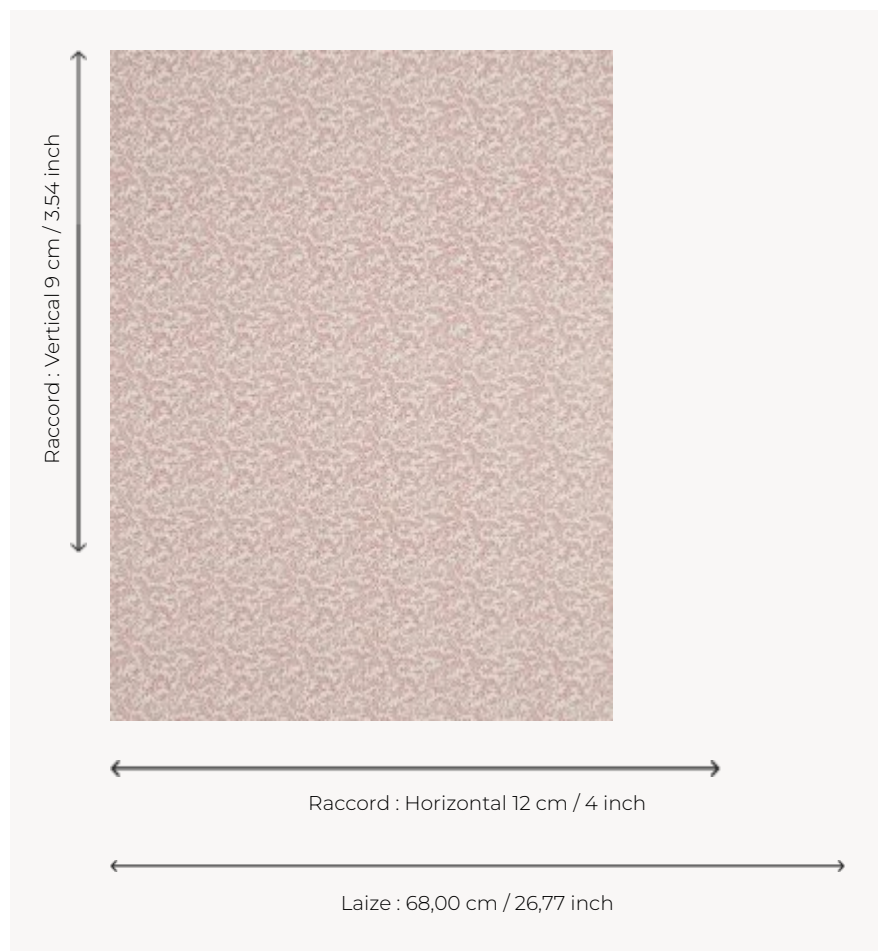

BP205001 WALLPAPER VERMICULE

Small plant foliage typical of Indian last process plates. Wallpaper hand-printed in a frame.

BP205001 - Antique red

Braquenié

TYPE	Small width printed wallpapers
SALES UNIT	Available per roll of 4,10 mts
BACKING	PAPER
COMPOSITION	-
WIDTH	68 cm / 26,77 inch
REPEAT	H: 12 cm - 4,00 inch V: 9 cm - 3,54 inch Straight repeat
WEIGHT	170 gr / m ²
CARE	
TRIMMING	Trimmed
HANGING/REMOVING	Paste the paper Wet removable
CERTIFICATIONS	EUROCLASS B-s1,d0 ASTM E84 Class A
INFORMATION	Soaking time before hanging: maximum 2 minutes.

4 Colors

BP205001
Antique red

BP205002
Ochre

BP205003
Old blue

BP205004
Lavender