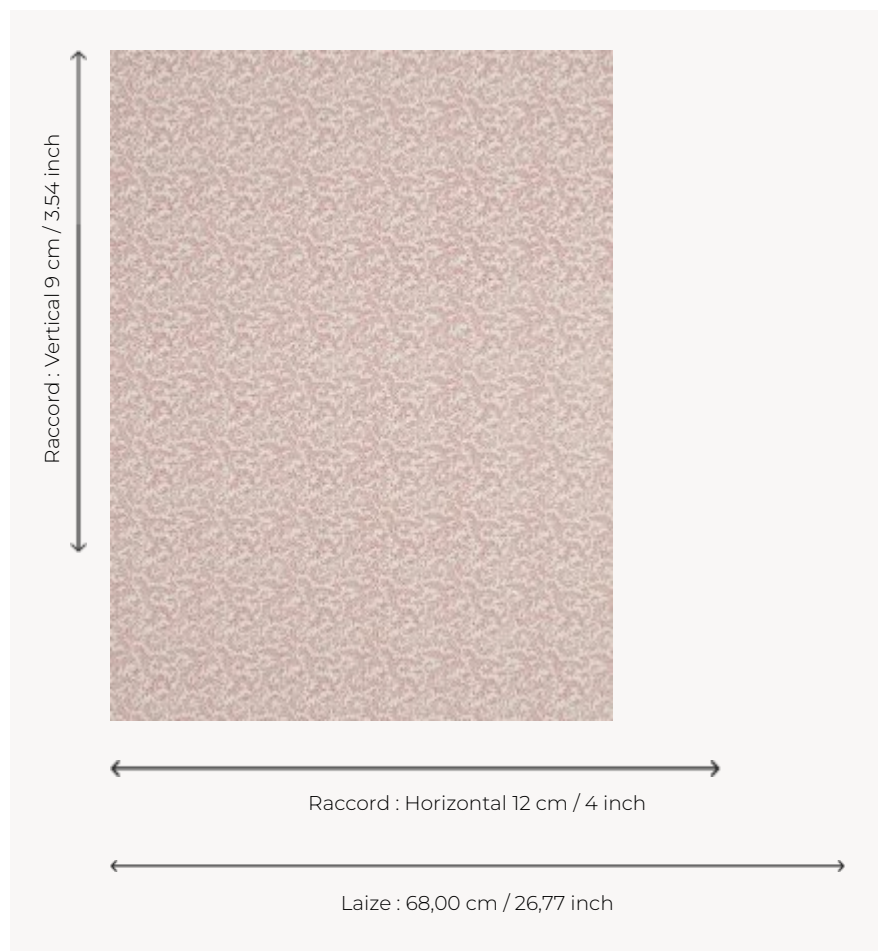

BP205001 WALLPAPER VERMICULE

Small plant foliage typical of Indian last process plates. Wallpaper hand-printed in a frame.

BP205001 - Antique red

Braquenié

TYPE	Small width printed wallpapers
SALES UNIT	Available per roll of 4,10 mts
BACKING	PAPER
COMPOSITION	-
WIDTH	68 cm / 26,77 inch
REPEAT	H: 12 cm - 4,00 inch V: 9 cm - 3,54 inch Straight repeat
WEIGHT	170 gr / m ²
CARE	
TRIMMING	Trimmed
HANGING/REMOVING	Paste the paper Wet removable
CERTIFICATIONS	EUROCLASS B-s1,d0 ASTM E84 Class A
INFORMATION	Soaking time before hanging: maximum 2 minutes.

4 Colors

BP205001
Antique red

BP205002
Ochre

BP205003
Old blue

BP205004
Lavender