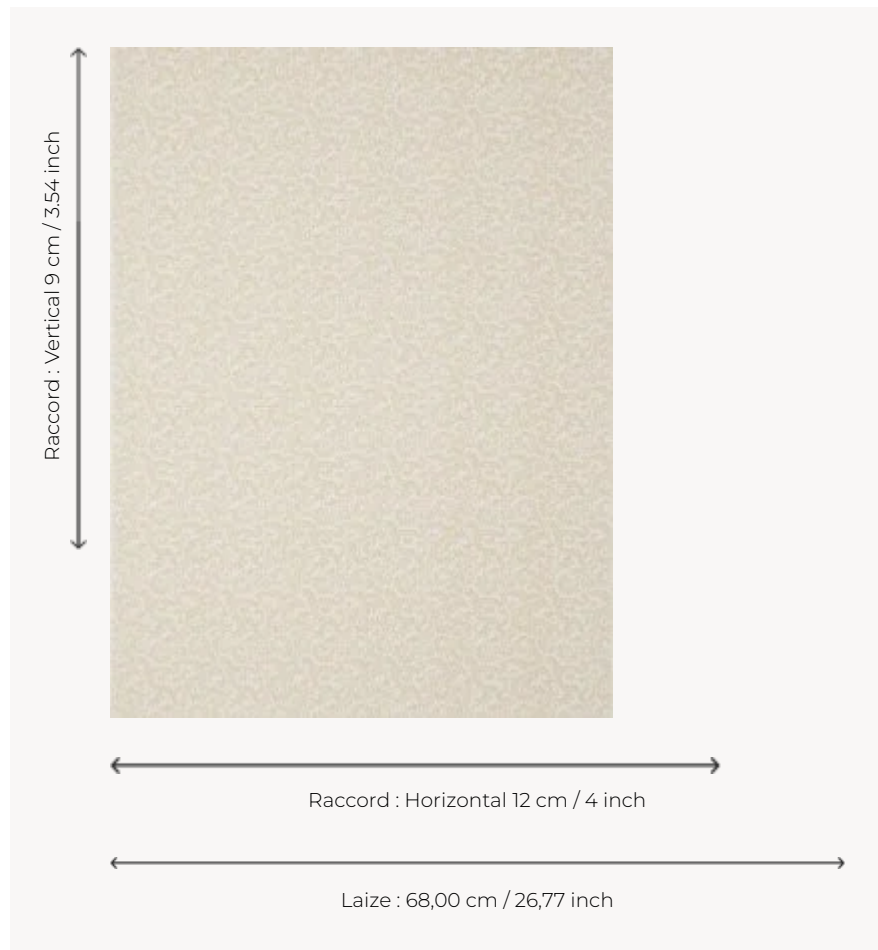

# BP205002 WALLPAPER VERMICULE

Small plant foliage typical of Indian last process plates. Wallpaper hand-printed in a frame.

## BP205002 - Ochre

## Braquenié

<b>TYPE</b>	Small width printed wallpapers
<b>SALES UNIT</b>	Available per roll of 4,10 mts
<b>BACKING</b>	PAPER
<b>COMPOSITION</b>	-
<b>WIDTH</b>	68 cm / 26,77 inch
<b>REPEAT</b>	H: 12 cm - 4,00 inch V: 9 cm - 3,54 inch Straight repeat
<b>WEIGHT</b>	170 gr / m <sup>2</sup>
<b>CARE</b>	
<b>TRIMMING</b>	Trimmed
<b>HANGING/REMOVING</b>	Paste the paper Wet removable
<b>CERTIFICATIONS</b>	EUROCLASS B-s1,d0 ASTM E84 Class A
<b>INFORMATION</b>	Soaking time before hanging: maximum 2 minutes.

## 4 Colors

BP205001  
Antique red

BP205002  
Ochre

BP205003  
Old blue

BP205004  
Lavender