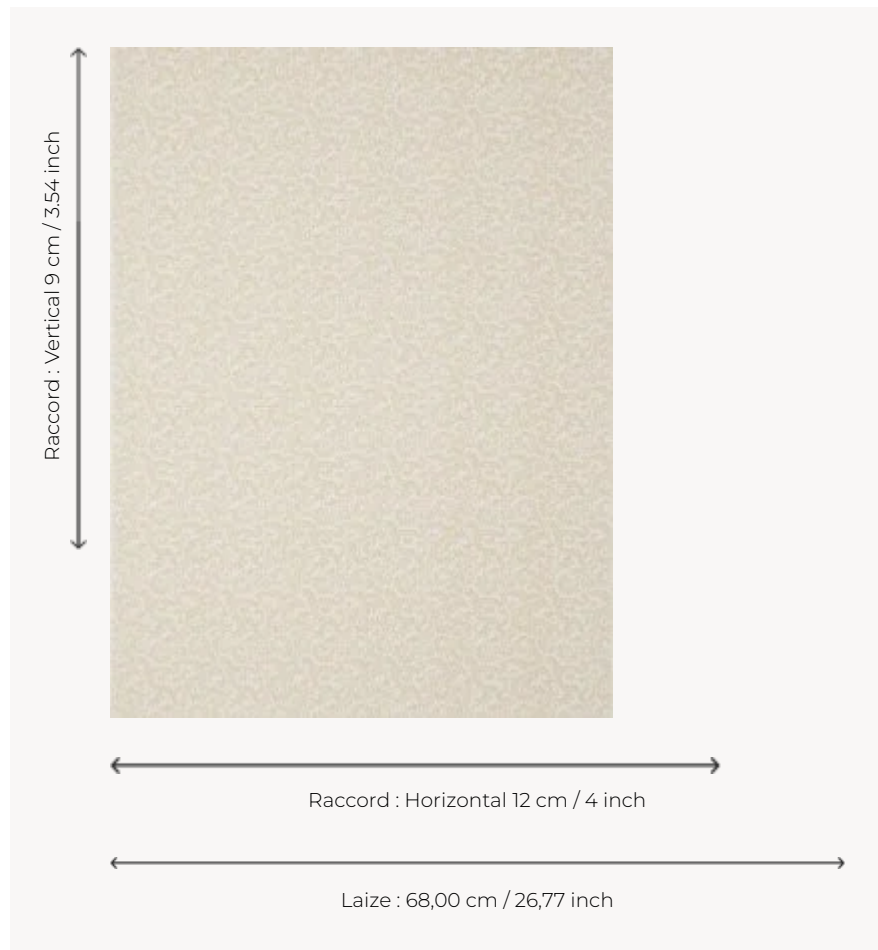

BP205002 WALLPAPER VERMICULE

Small plant foliage typical of Indian last process plates. Wallpaper hand-printed in a frame.

BP205002 - Ochre

Braquenié

TYPE	Small width printed wallpapers
SALES UNIT	Available per roll of 4,10 mts
BACKING	PAPER
COMPOSITION	-
WIDTH	68 cm / 26,77 inch
REPEAT	H: 12 cm - 4,00 inch V: 9 cm - 3,54 inch Straight repeat
WEIGHT	170 gr / m ²
CARE	
TRIMMING	Trimmed
HANGING/REMOVING	Paste the paper Wet removable
CERTIFICATIONS	EUROCLASS B-s1,d0 ASTM E84 Class A
INFORMATION	Soaking time before hanging: maximum 2 minutes.

4 Colors

BP205001
Antique red

BP205002
Ochre

BP205003
Old blue

BP205004
Lavender