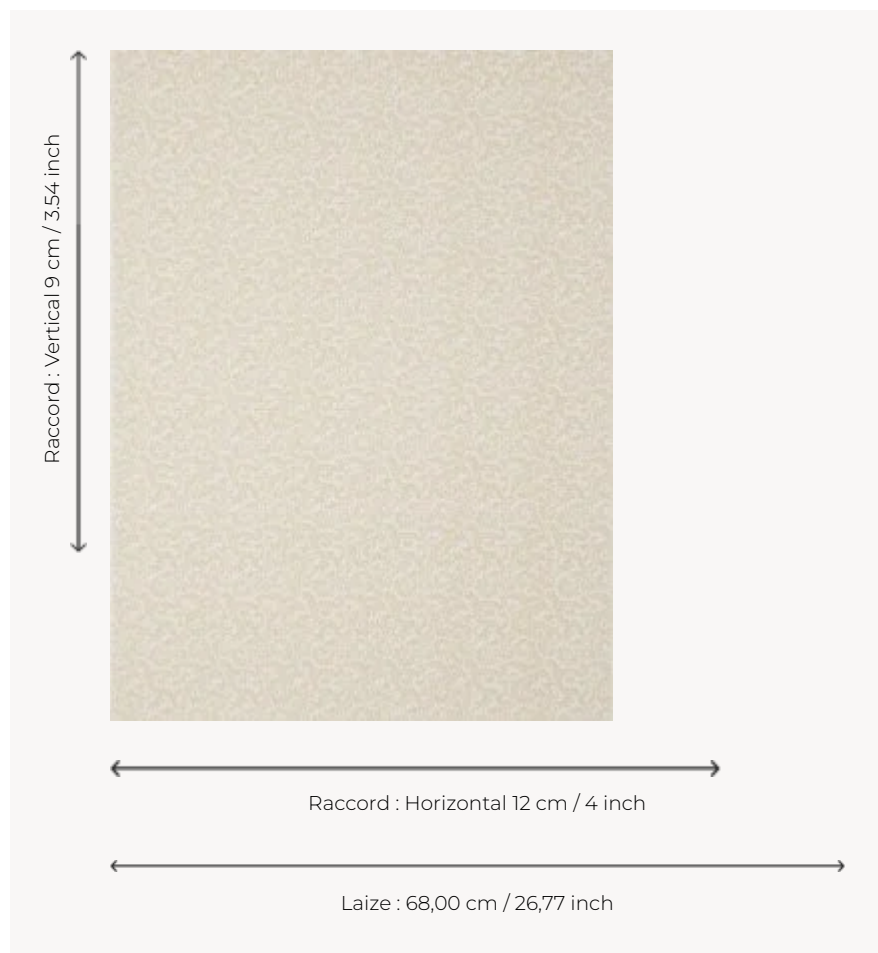

BP205002 WALLPAPER VERMICULE

Small plant foliage typical of Indian last process plates. Wallpaper hand-printed in a frame.

BP205002 - Ochre

Braquenié

TYPE	Small width printed wallpapers
SALES UNIT	Available per roll of 4,10 mts
BACKING	PAPER
COMPOSITION	-
WIDTH	68 cm / 26,77 inch
REPEAT	H: 12 cm - 4,00 inch V: 9 cm - 3,54 inch Straight repeat
WEIGHT	170 gr / m ²
CARE	
TRIMMING	Trimmed
HANGING/REMOVING	Paste the paper Wet removable
CERTIFICATIONS	EUROCLASS B-s1,d0 ASTM E84 Class A
INFORMATION	Soaking time before hanging: maximum 2 minutes.

4 Colors

BP205001
Antique red

BP205002
Ochre

BP205003
Old blue

BP205004
Lavender