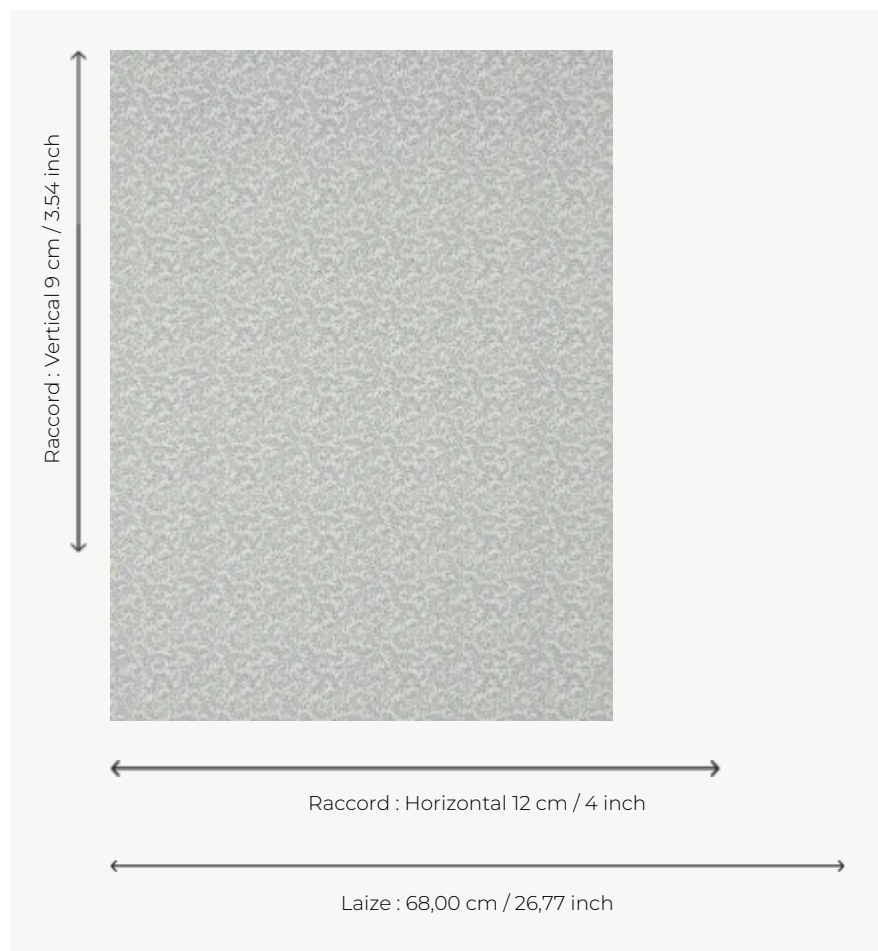

BP205003 WALLPAPER VERMICULE

Small plant foliage typical of Indian last process plates. Wallpaper hand-printed in a frame.

BP205003 - Old blue

Braquenié

TYPE	Small width printed wallpapers
SALES UNIT	Available per roll of 4,10 mts
BACKING	PAPER
COMPOSITION	-
WIDTH	68 cm / 26,77 inch
REPEAT	H: 12 cm - 4,00 inch V: 9 cm - 3,54 inch Straight repeat
WEIGHT	170 gr / m ²
CARE	
TRIMMING	Trimmed
HANGING/REMOVING	Paste the paper Wet removable
CERTIFICATIONS	EUROCLASS B-s1,d0 ASTM E84 Class A
INFORMATION	Soaking time before hanging: maximum 2 minutes.

4 Colors

BP205001
Antique red

BP205002
Ochre

BP205003
Old blue

BP205004
Lavender