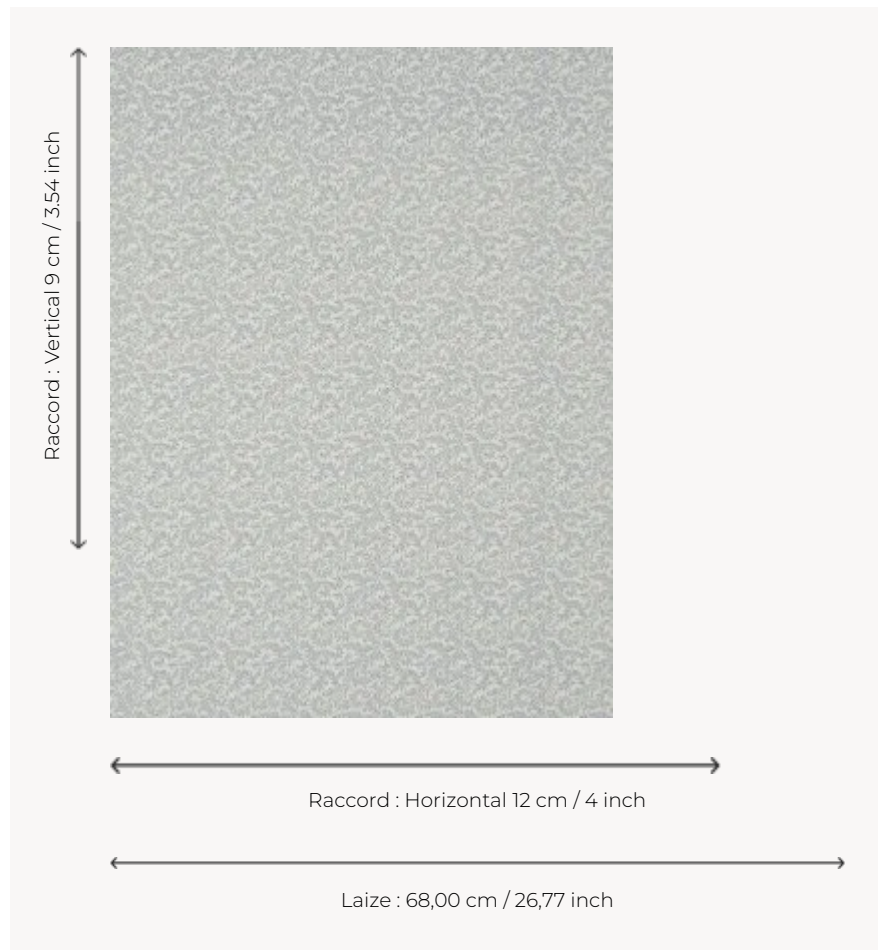

BP205003 WALLPAPER VERMICULE

Small plant foliage typical of Indian last process plates. Wallpaper hand-printed in a frame.

BP205003 - Old blue

Braquenié

TYPE	Small width printed wallpapers
SALES UNIT	Available per roll of 4,10 mts
BACKING	PAPER
COMPOSITION	-
WIDTH	68 cm / 26,77 inch
REPEAT	H: 12 cm - 4,00 inch V: 9 cm - 3,54 inch Straight repeat
WEIGHT	170 gr / m ²
CARE	
TRIMMING	Trimmed
HANGING/REMOVING	Paste the paper Wet removable
CERTIFICATIONS	EUROCLASS B-s1,d0 ASTM E84 Class A
INFORMATION	Soaking time before hanging: maximum 2 minutes.

4 Colors

BP205001
Antique red

BP205002
Ochre

BP205003
Old blue

BP205004
Lavender