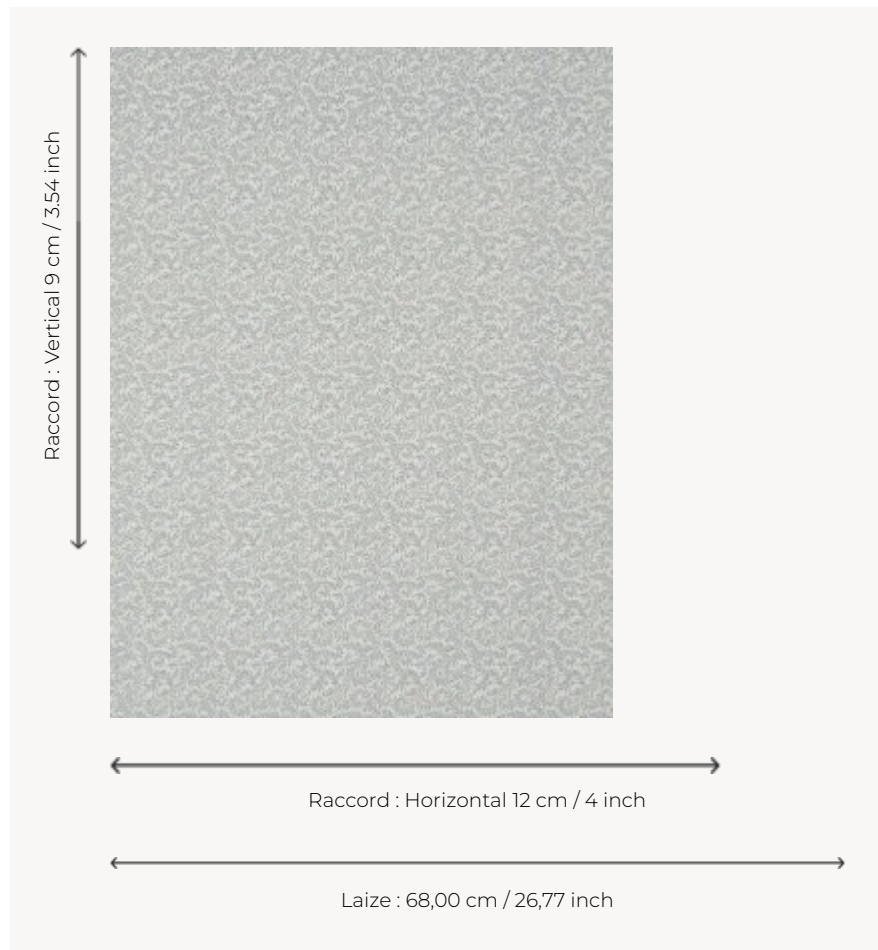

BP205003 WALLPAPER VERMICULE

Small plant foliage typical of Indian last process plates. Wallpaper hand-printed in a frame.

BP205003 - Old blue

Braquenié

TYPE	Small width printed wallpapers
SALES UNIT	Available per roll of 4,10 mts
BACKING	PAPER
COMPOSITION	-
WIDTH	68 cm / 26,77 inch
REPEAT	H: 12 cm - 4,00 inch V: 9 cm - 3,54 inch Straight repeat
WEIGHT	170 gr / m ²
CARE	
TRIMMING	Trimmed
HANGING/REMOVING	Paste the paper Wet removable
CERTIFICATIONS	EUROCLASS B-s1,d0 ASTM E84 Class A
INFORMATION	Soaking time before hanging: maximum 2 minutes.

4 Colors

BP205001
Antique red

BP205002
Ochre

BP205003
Old blue

BP205004
Lavender