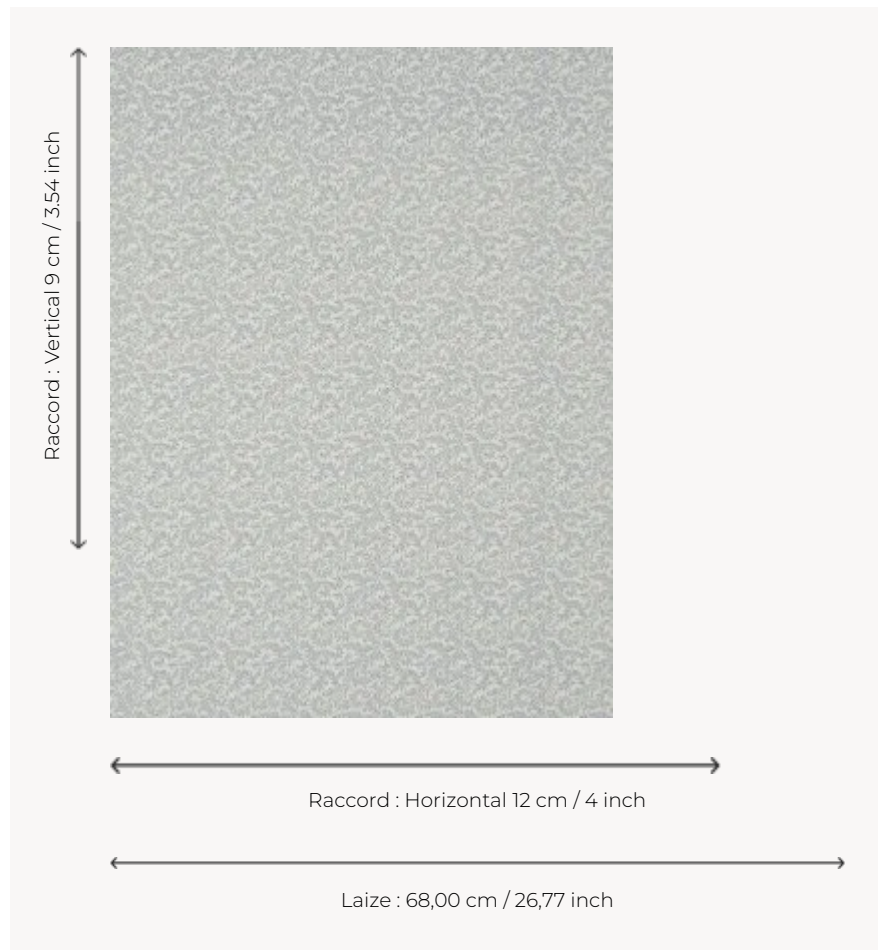

# BP205003 WALLPAPER VERMICULE

Small plant foliage typical of Indian last process plates. Wallpaper hand-printed in a frame.

## BP205003 - Old blue

## Braquenié

<b>TYPE</b>	Small width printed wallpapers
<b>SALES UNIT</b>	Available per roll of 4,10 mts
<b>BACKING</b>	PAPER
<b>COMPOSITION</b>	-
<b>WIDTH</b>	68 cm / 26,77 inch
<b>REPEAT</b>	H: 12 cm - 4,00 inch V: 9 cm - 3,54 inch Straight repeat
<b>WEIGHT</b>	170 gr / m <sup>2</sup>
<b>CARE</b>	
<b>TRIMMING</b>	Trimmed
<b>HANGING/REMOVING</b>	Paste the paper Wet removable
<b>CERTIFICATIONS</b>	EUROCLASS B-s1,d0 ASTM E84 Class A
<b>INFORMATION</b>	Soaking time before hanging: maximum 2 minutes.

## 4 Colors

BP205001  
Antique red

BP205002  
Ochre

BP205003  
Old blue

BP205004  
Lavender