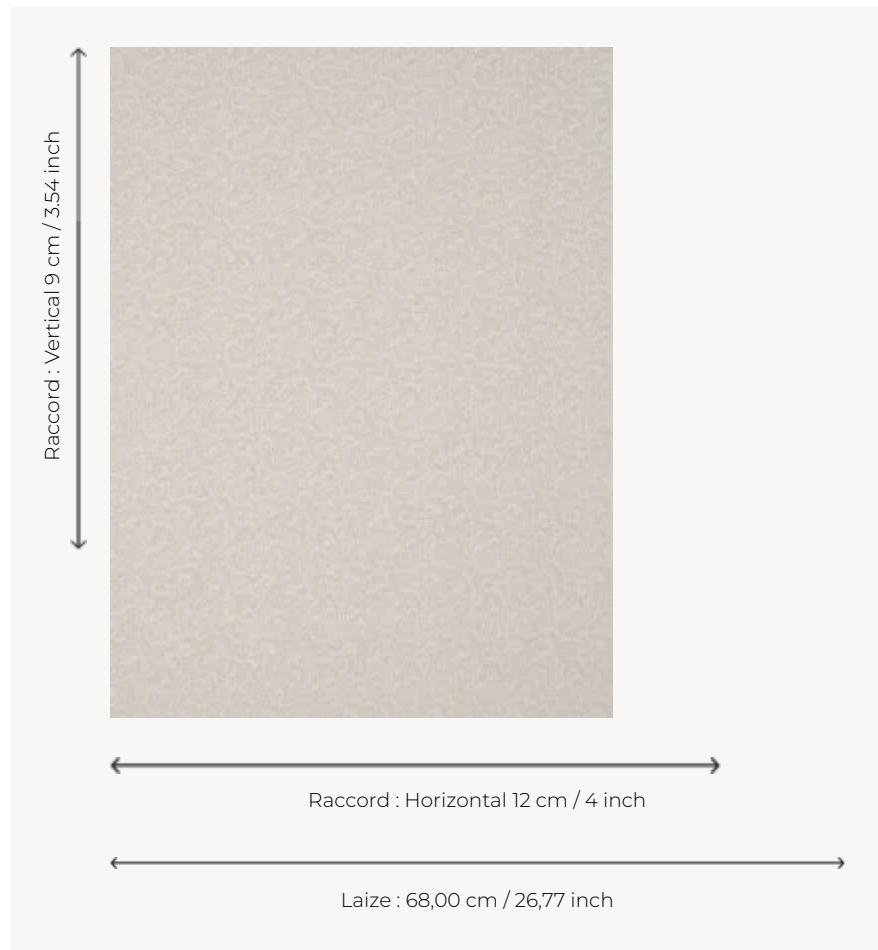

BP205004 WALLPAPER VERMICULE

Small plant foliage typical of Indian last process plates. Wallpaper hand-printed in a frame.

BP205004 - Lavender

Braquenié

TYPE	Small width printed wallpapers
SALES UNIT	Available per roll of 4,10 mts
BACKING	PAPER
COMPOSITION	-
WIDTH	68 cm / 26,77 inch
REPEAT	H: 12 cm - 4,00 inch V: 9 cm - 3,54 inch Straight repeat
WEIGHT	170 gr / m ²
CARE	
TRIMMING	Trimmed
HANGING/REMOVING	Paste the paper Wet removable
CERTIFICATIONS	EUROCLASS B-s1,d0 ASTM E84 Class A
INFORMATION	Soaking time before hanging: maximum 2 minutes.

4 Colors

BP205001
Antique red

BP205002
Ochre

BP205003
Old blue

BP205004
Lavender