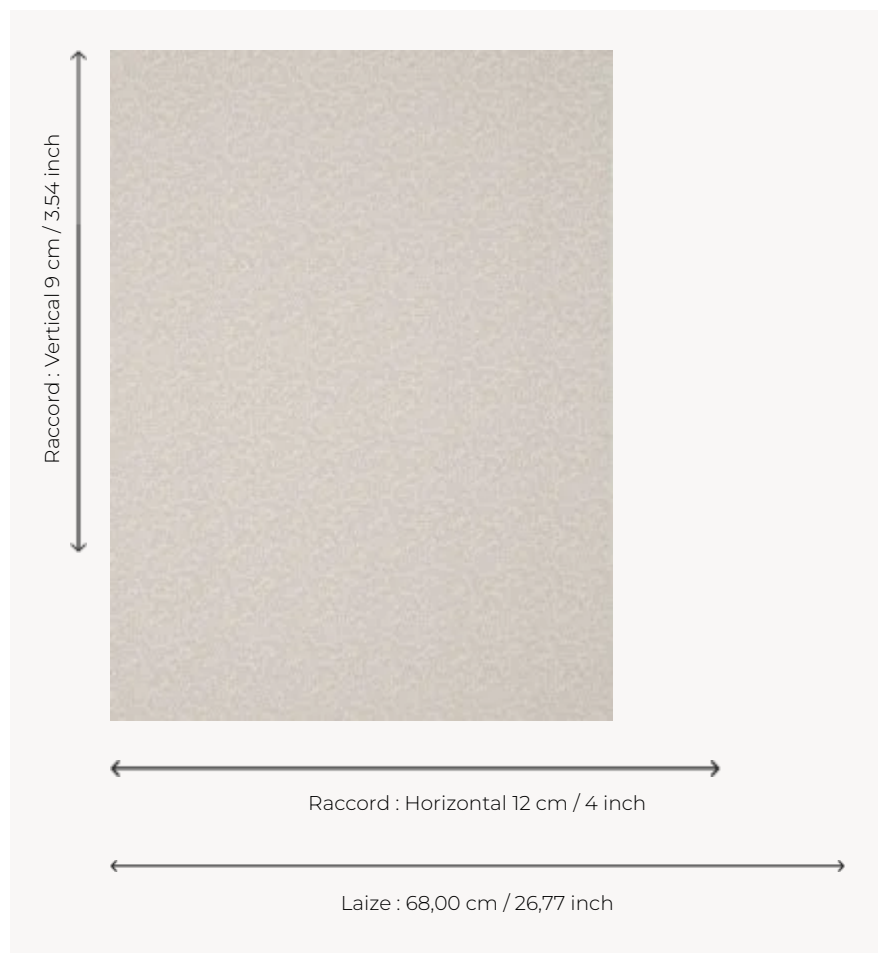

BP205004 WALLPAPER VERMICULE

Small plant foliage typical of Indian last process plates. Wallpaper hand-printed in a frame.

BP205004 - Lavender

Braquenié

TYPE	Small width printed wallpapers
SALES UNIT	Available per roll of 4,10 mts
BACKING	PAPER
COMPOSITION	-
WIDTH	68 cm / 26,77 inch
REPEAT	H: 12 cm - 4,00 inch V: 9 cm - 3,54 inch Straight repeat
WEIGHT	170 gr / m ²
CARE	
TRIMMING	Trimmed
HANGING/REMOVING	Paste the paper Wet removable
CERTIFICATIONS	EUROCLASS B-s1,d0 ASTM E84 Class A
INFORMATION	Soaking time before hanging: maximum 2 minutes.

4 Colors

BP205001
Antique red

BP205002
Ochre

BP205003
Old blue

BP205004
Lavender