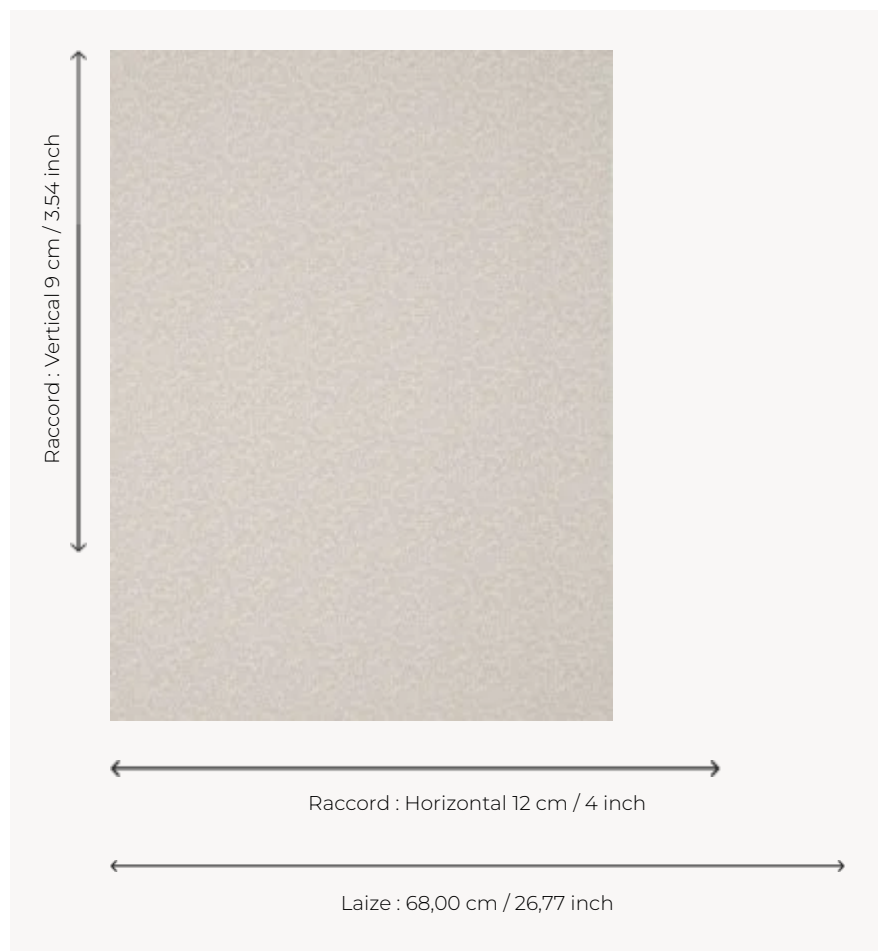

BP205004 WALLPAPER VERMICULE

Small plant foliage typical of Indian last process plates. Wallpaper hand-printed in a frame.

BP205004 - Lavender

Braquenié

TYPE	Small width printed wallpapers
SALES UNIT	Available per roll of 4,10 mts
BACKING	PAPER
COMPOSITION	-
WIDTH	68 cm / 26,77 inch
REPEAT	H: 12 cm - 4,00 inch V: 9 cm - 3,54 inch Straight repeat
WEIGHT	170 gr / m ²
CARE	
TRIMMING	Trimmed
HANGING/REMOVING	Paste the paper Wet removable
CERTIFICATIONS	EUROCLASS B-s1,d0 ASTM E84 Class A
INFORMATION	Soaking time before hanging: maximum 2 minutes.

4 Colors

BP205001
Antique red

BP205002
Ochre

BP205003
Old blue

BP205004
Lavender