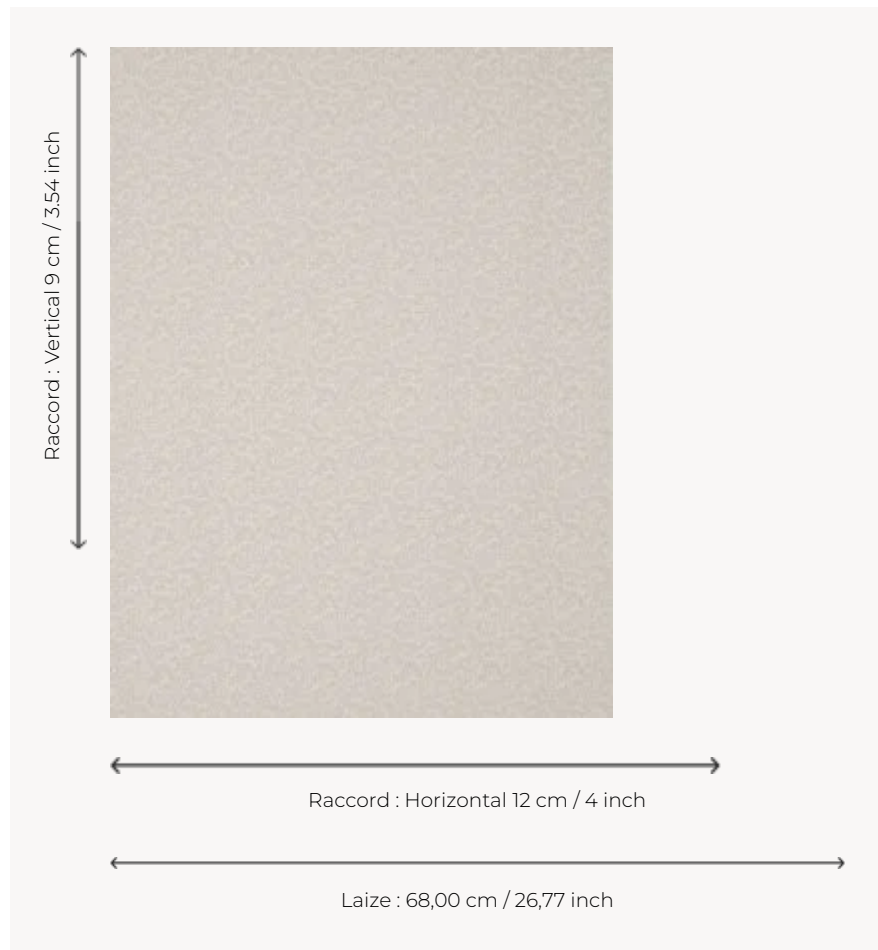

BP205004 WALLPAPER VERMICULE

Small plant foliage typical of Indian last process plates. Wallpaper hand-printed in a frame.

BP205004 - Lavender

Braquenié

TYPE	Small width printed wallpapers
SALES UNIT	Available per roll of 4,10 mts
BACKING	PAPER
COMPOSITION	-
WIDTH	68 cm / 26,77 inch
REPEAT	H: 12 cm - 4,00 inch V: 9 cm - 3,54 inch Straight repeat
WEIGHT	170 gr / m ²
CARE	
TRIMMING	Trimmed
HANGING/REMOVING	Paste the paper Wet removable
CERTIFICATIONS	EUROCLASS B-s1,d0 ASTM E84 Class A
INFORMATION	Soaking time before hanging: maximum 2 minutes.

4 Colors

BP205001
Antique red

BP205002
Ochre

BP205003
Old blue

BP205004
Lavender