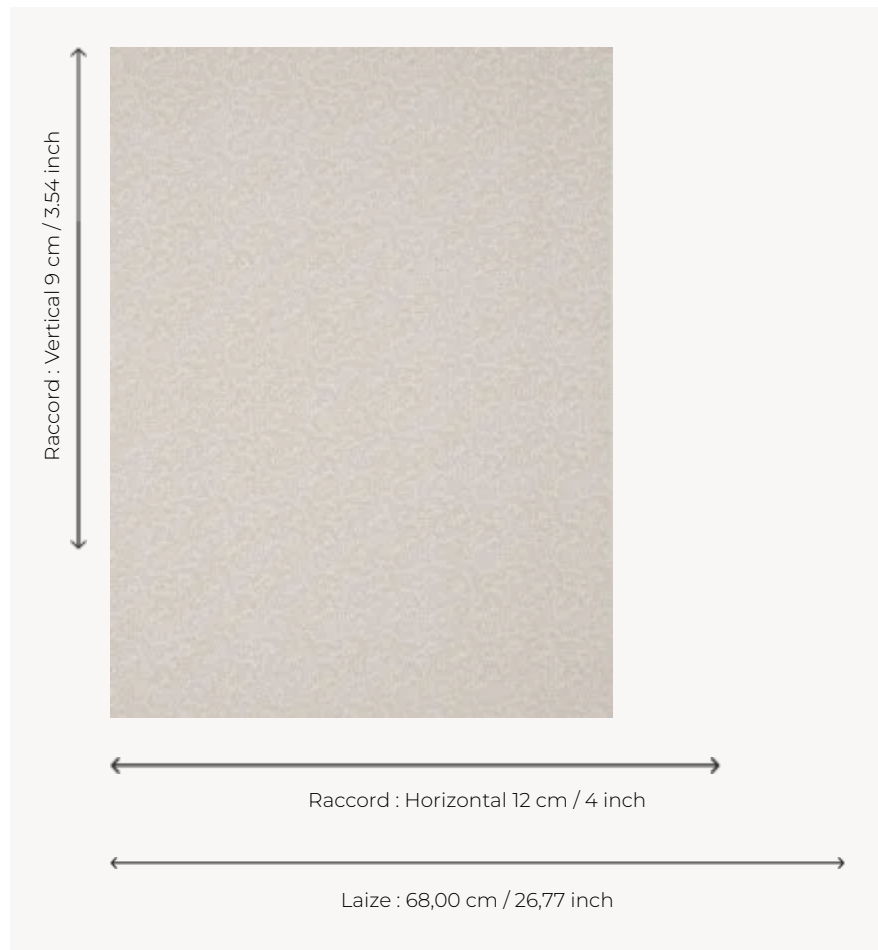

# BP205004 WALLPAPER VERMICULE

Small plant foliage typical of Indian last process plates. Wallpaper hand-printed in a frame.

## BP205004 - Lavender

## Braquenié

|                         |   |
|-------------------------|---|
| <b>TYPE</b>             | Small width printed wallpapers  |
| <b>SALES UNIT</b>       | Available per roll of 4,10 mts  |
| <b>BACKING</b>          | PAPER   |
| <b>COMPOSITION</b>      | -   |
| <b>WIDTH</b>            | 68 cm / 26,77 inch  |
| <b>REPEAT</b>           | H: 12 cm - 4,00 inch<br>V: 9 cm - 3,54 inch<br>Straight repeat                      |
| <b>WEIGHT</b>           | 170 gr / m <sup>2</sup>   |
| <b>CARE</b>             |  |
| <b>TRIMMING</b>         | Trimmed   |
| <b>HANGING/REMOVING</b> | Paste the paper<br>Wet removable  |
| <b>CERTIFICATIONS</b>   | EUROCLASS B-s1,d0<br>ASTM E84 Class A   |
| <b>INFORMATION</b>      | Soaking time before hanging:<br>maximum 2 minutes.                                  |

## 4 Colors

BP205001  
Antique red

BP205002  
Ochre

BP205003  
Old blue

BP205004  
Lavender