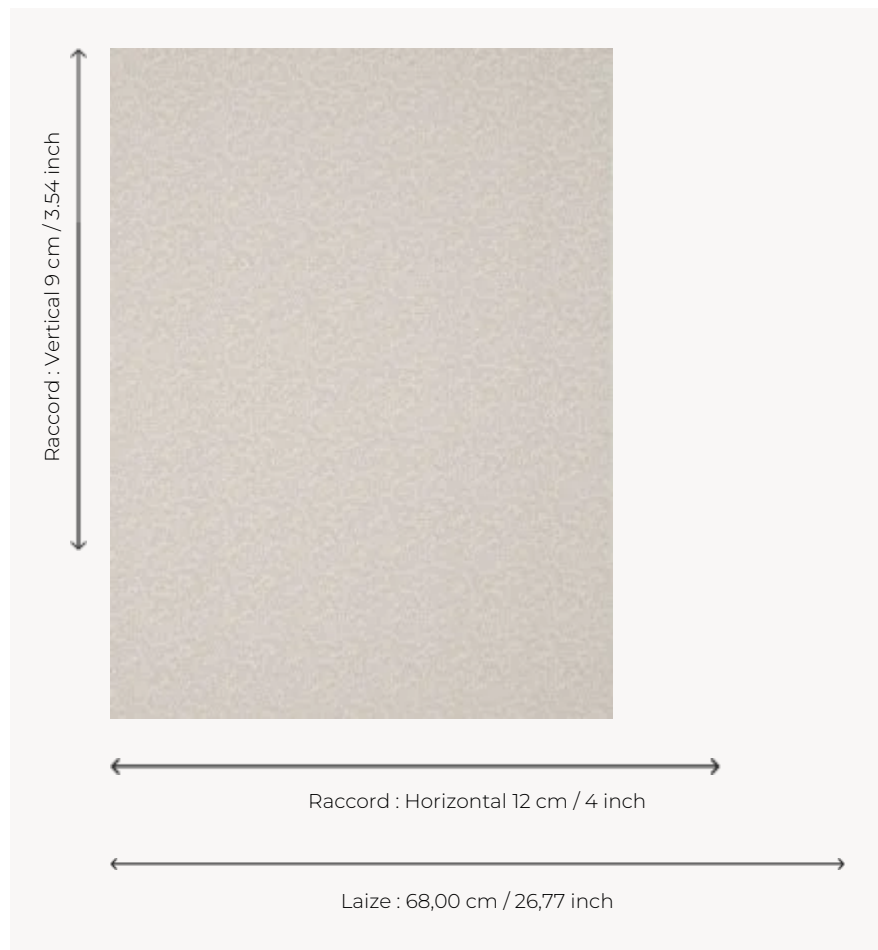

BP205004 WALLPAPER VERMICULE

Small plant foliage typical of Indian last process plates. Wallpaper hand-printed in a frame.
Untrimmed.

BP205004 - Lavender

Braquenié

TYPE	Small width printed wallpapers
SALES UNIT	Available per roll of 4,10 mts
BACKING	PAPER
COMPOSITION	-
WIDTH	68 cm / 26,77 inch
REPEAT	H: 12 cm - 4,00 inch V: 9 cm - 3,54 inch Straight repeat
WEIGHT	170 gr / m ²
CARE	
TRIMMING	Trimmed
HANGING/REMOVING	Paste the paper Wet removable
CERTIFICATIONS	EUROCLASS B-s1,d0 ASTM E84 Class A
INFORMATION	Soaking time before hanging: maximum 2 minutes.

4 Colors

BP205001
Antique red

BP205002
Ochre

BP205003
Old blue

BP205004
Lavender